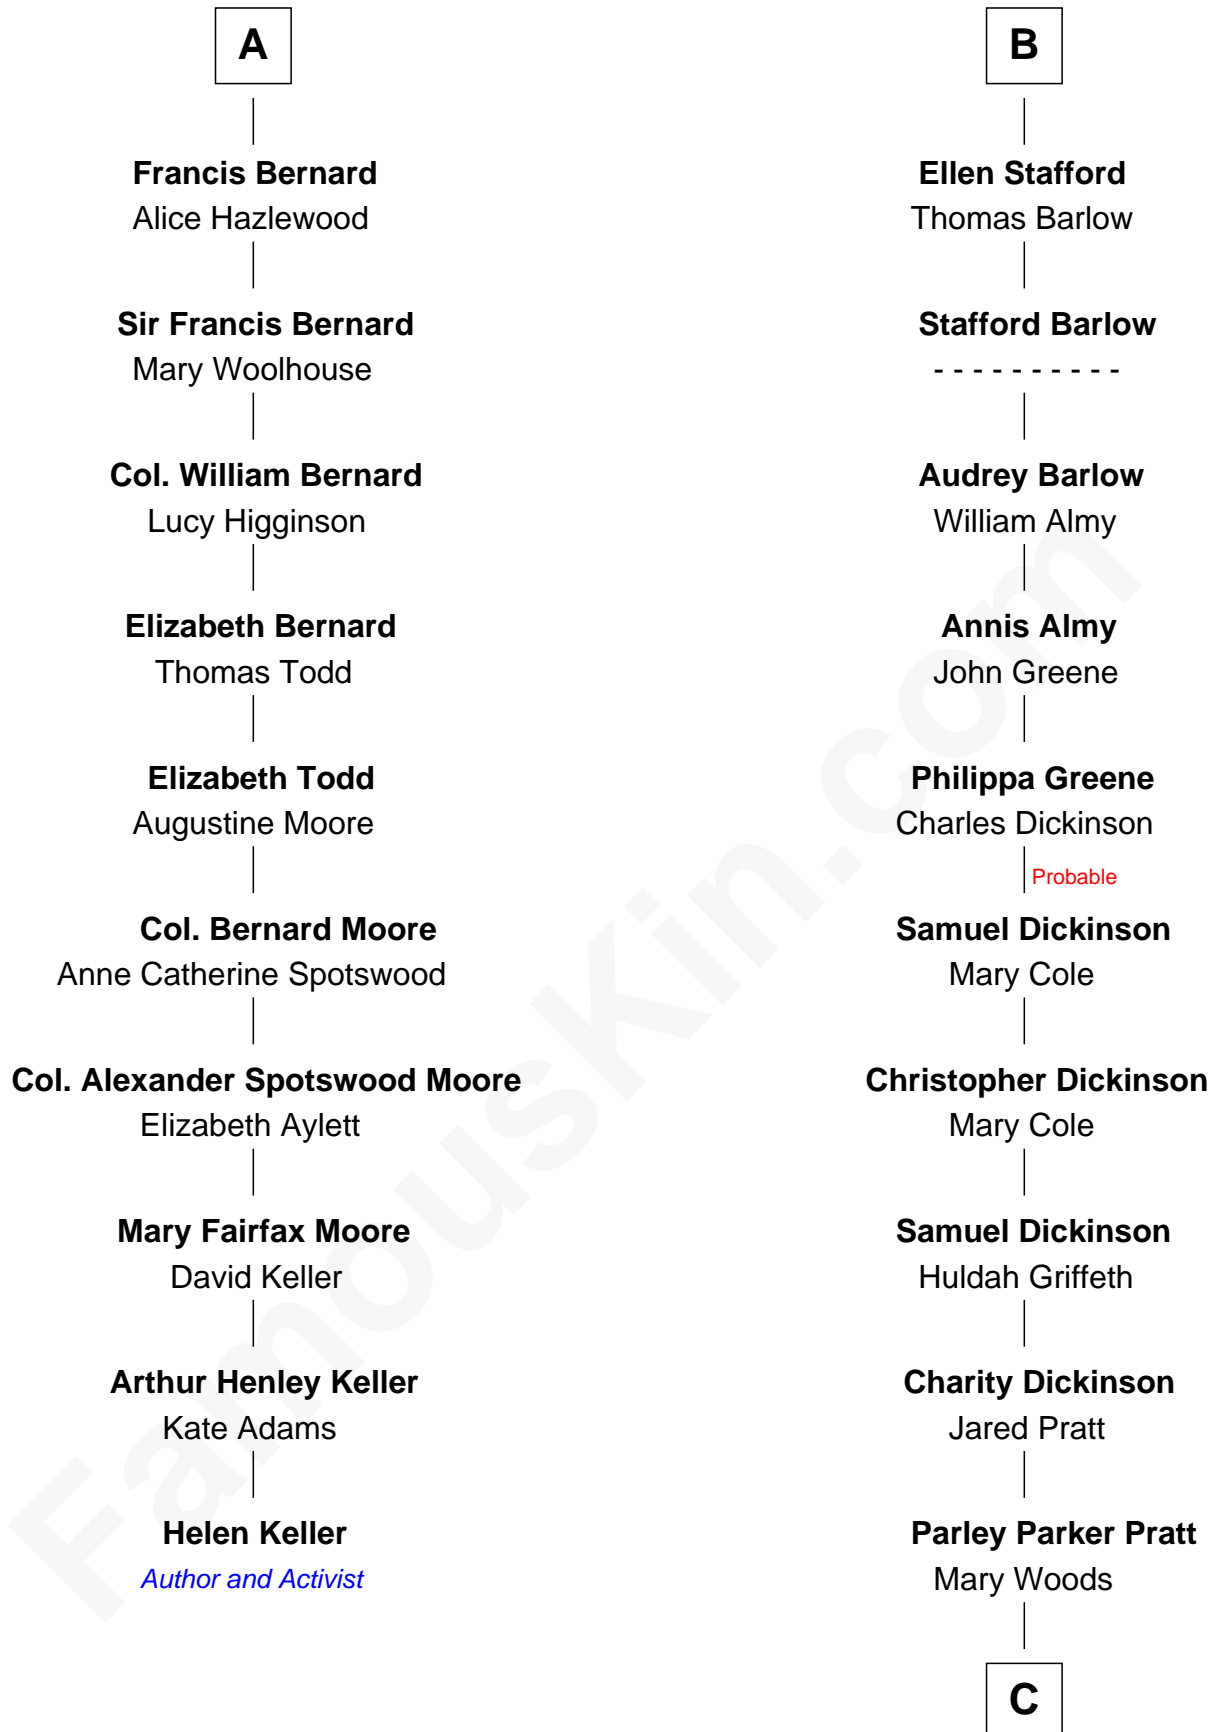

FamousKin.com
Relationship Chart of
Helen Keller
Author and Activist

16th cousin 3 times removed of

George Romney
43rd Governor of Michigan

C

Helaman Pratt

Anna Johanna Dorothy Wilcken

Anna Amelia Pratt

Gaskell Samuel Romney

George Romney

43rd Governor of Michigan

FamousKin.com