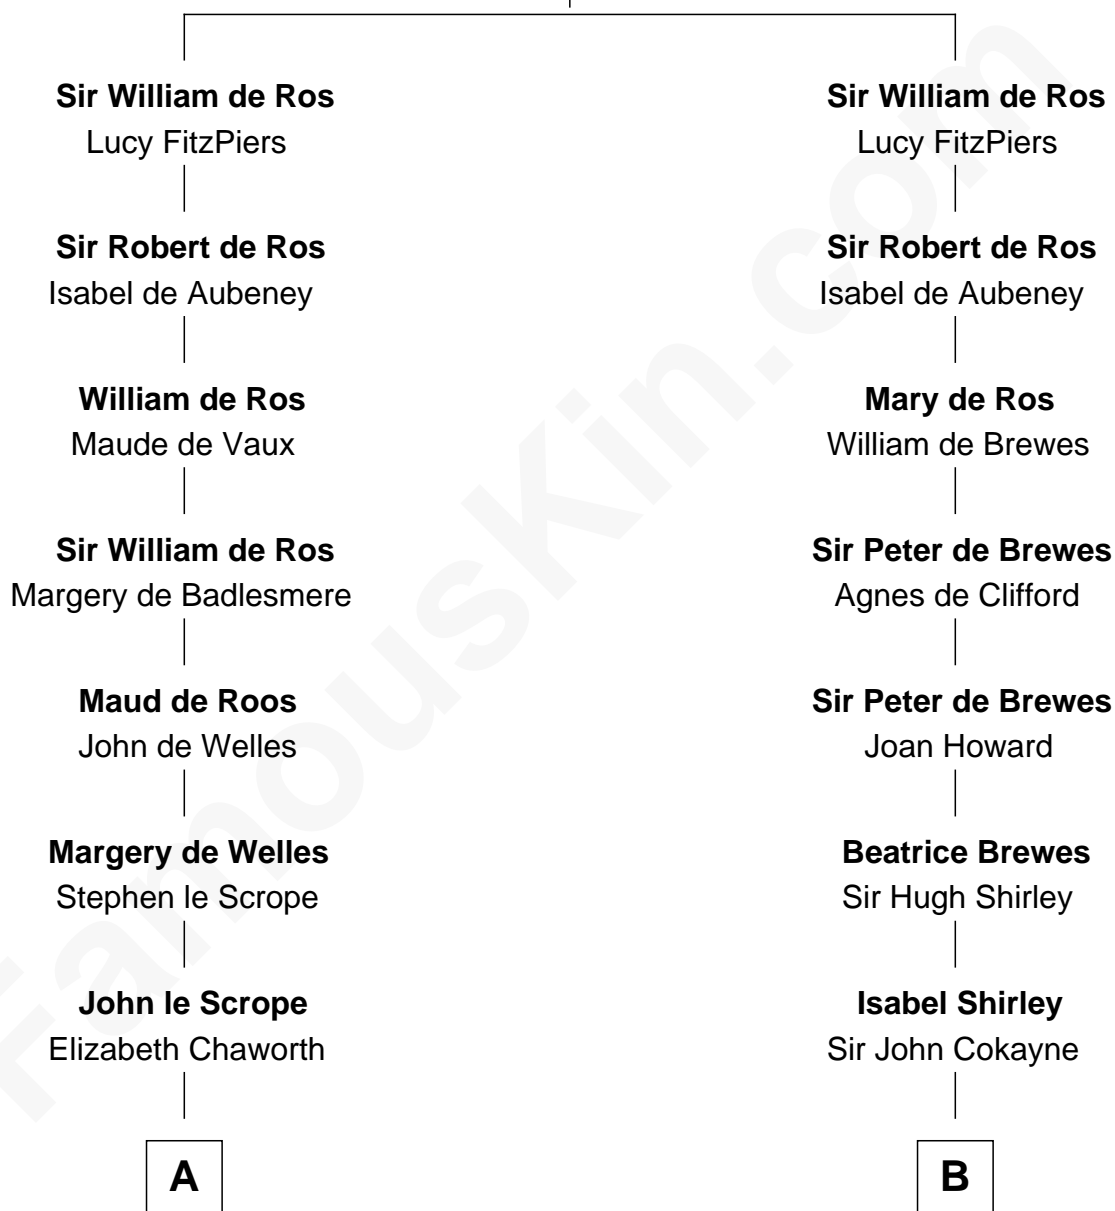

# FamousKin.com Relationship Chart of

**Helen Keller**

*Author and Activist*

20th cousin of

**Francis Scott Key**

*Author of "The Star Spangled Banner"*

**Robert de Ros**  
Isabel of Scotland

**C**

**Col. Alexander Spotswood Moore**

Elizabeth Aylett

**Mary Fairfax Moore**

David Keller

**Arthur Henley Keller**

Kate Adams

**Helen Keller**

*Author and Activist*