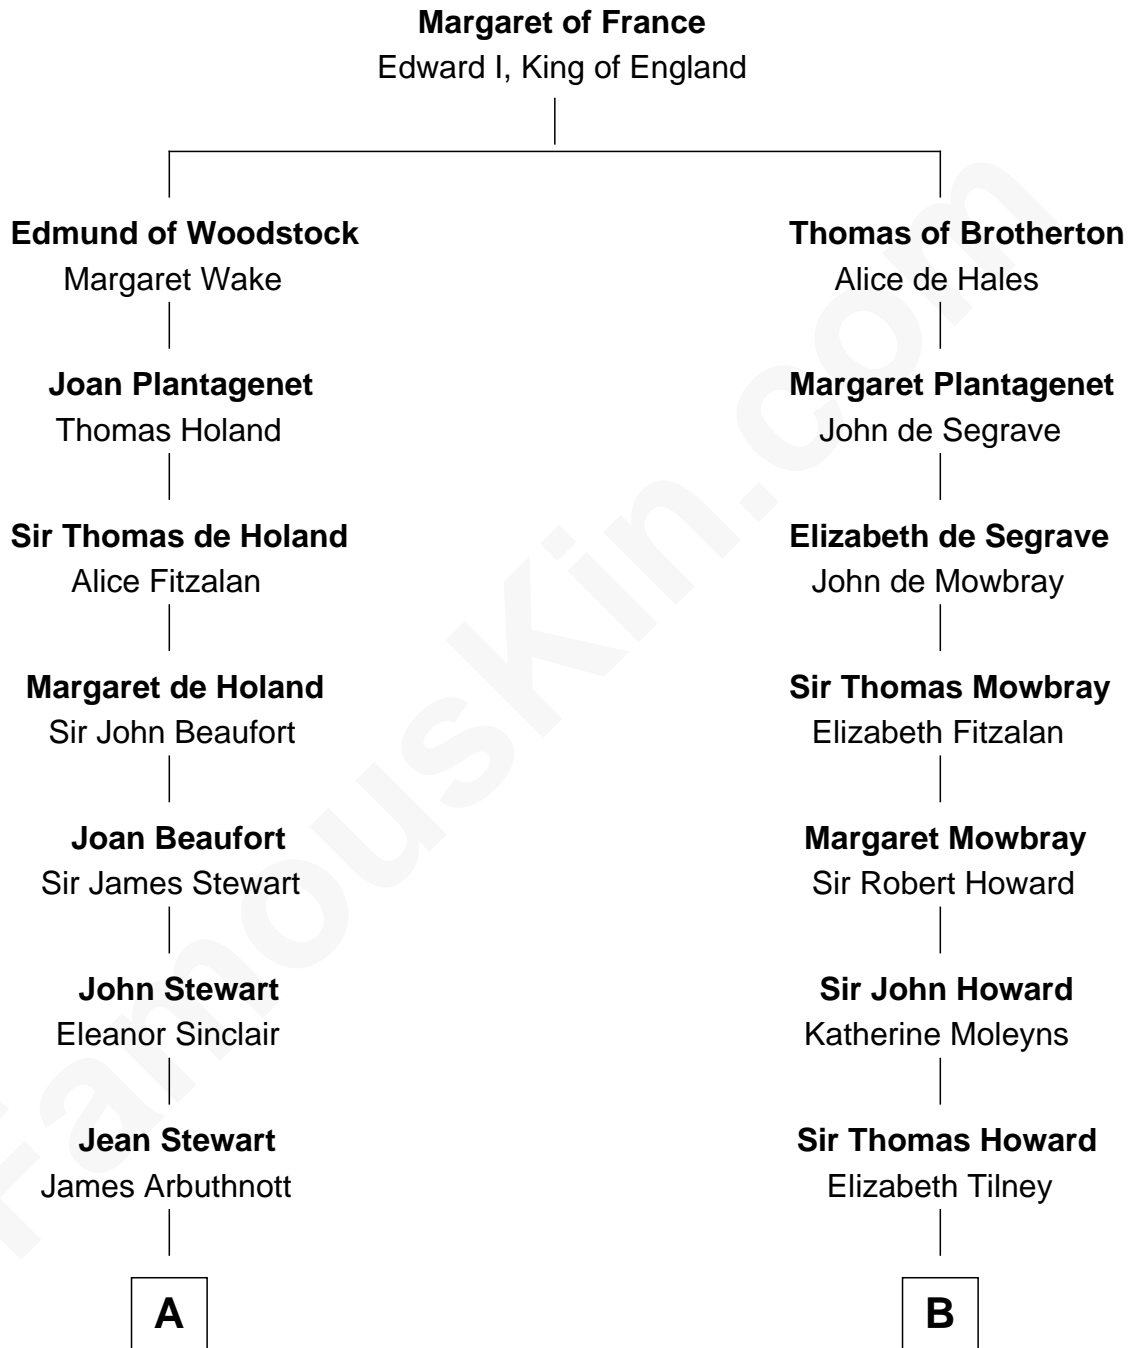

# FamousKin.com Relationship Chart of

**Helen Keller**

*Author and Activist*

17th cousin 1 time removed of

**Francis Scott Key**

*Author of "The Star Spangled Banner"*

C

**John Ross Key**

Anne Phebe Penn Dagworthy Charlton

**Francis Scott Key**

*Author of "The Star Spangled Banner"*

FamousKin.com