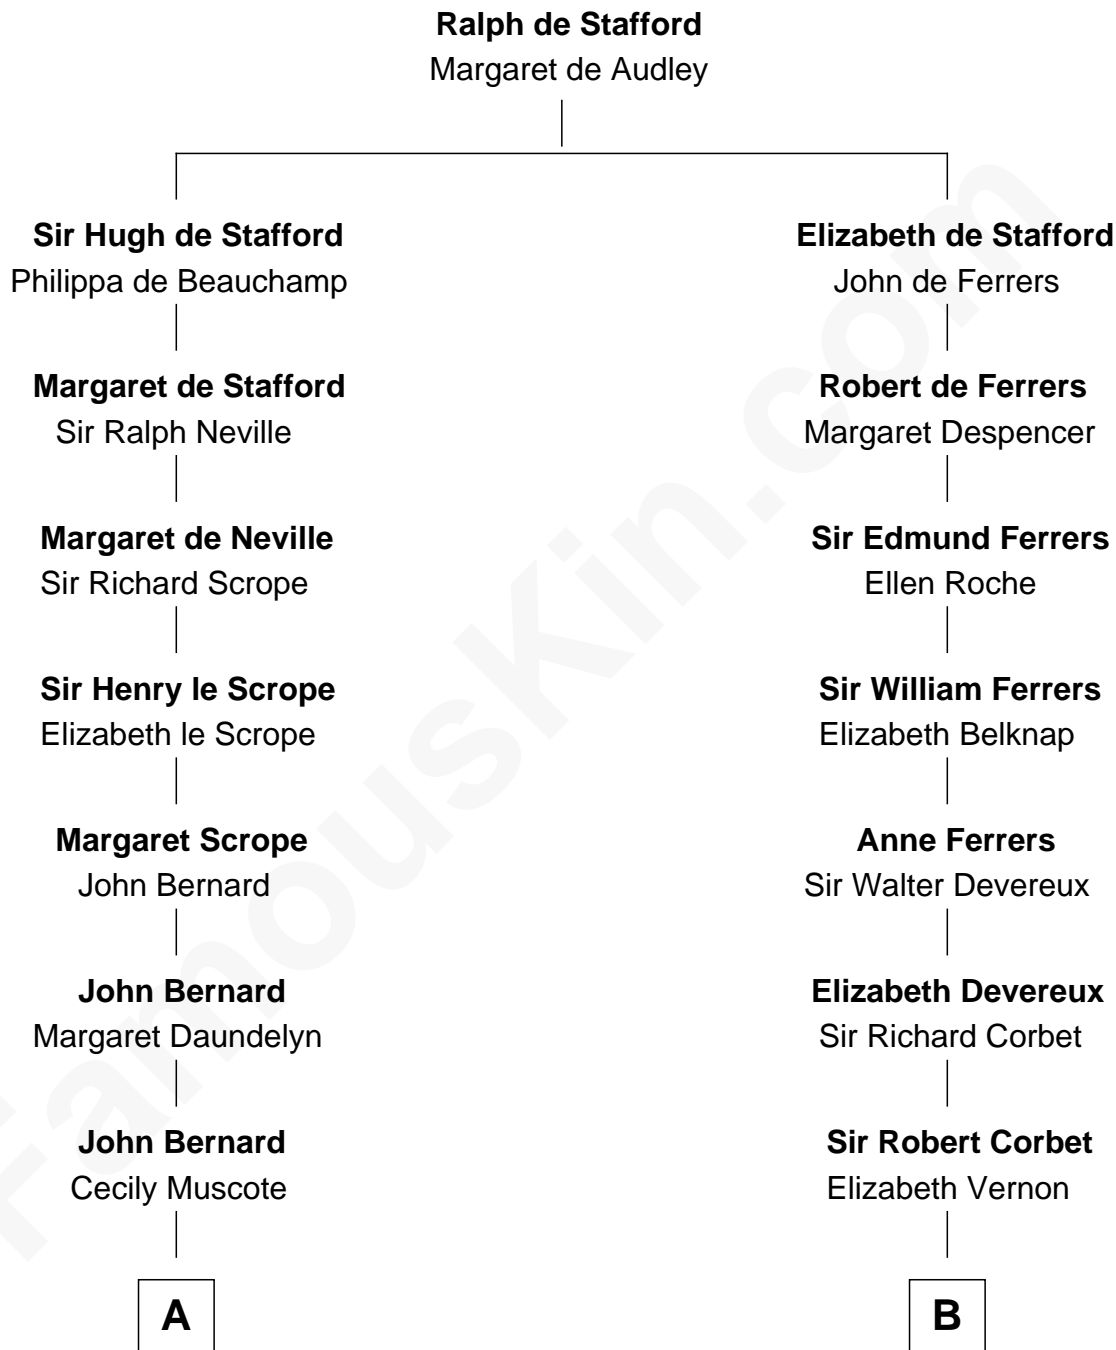

FamousKin.com

Relationship Chart of Helen Keller

Author and Activist

16th cousin 3 times removed of

John D. Rockefeller

Founder of the Standard Oil Company

C

—
Lucy Avery

Godfrey Lewis Rockefeller

—
William Avery Rockefeller

Eliza Davison

—
John D. Rockefeller

Founder of the Standard Oil Company

FamousKin.com