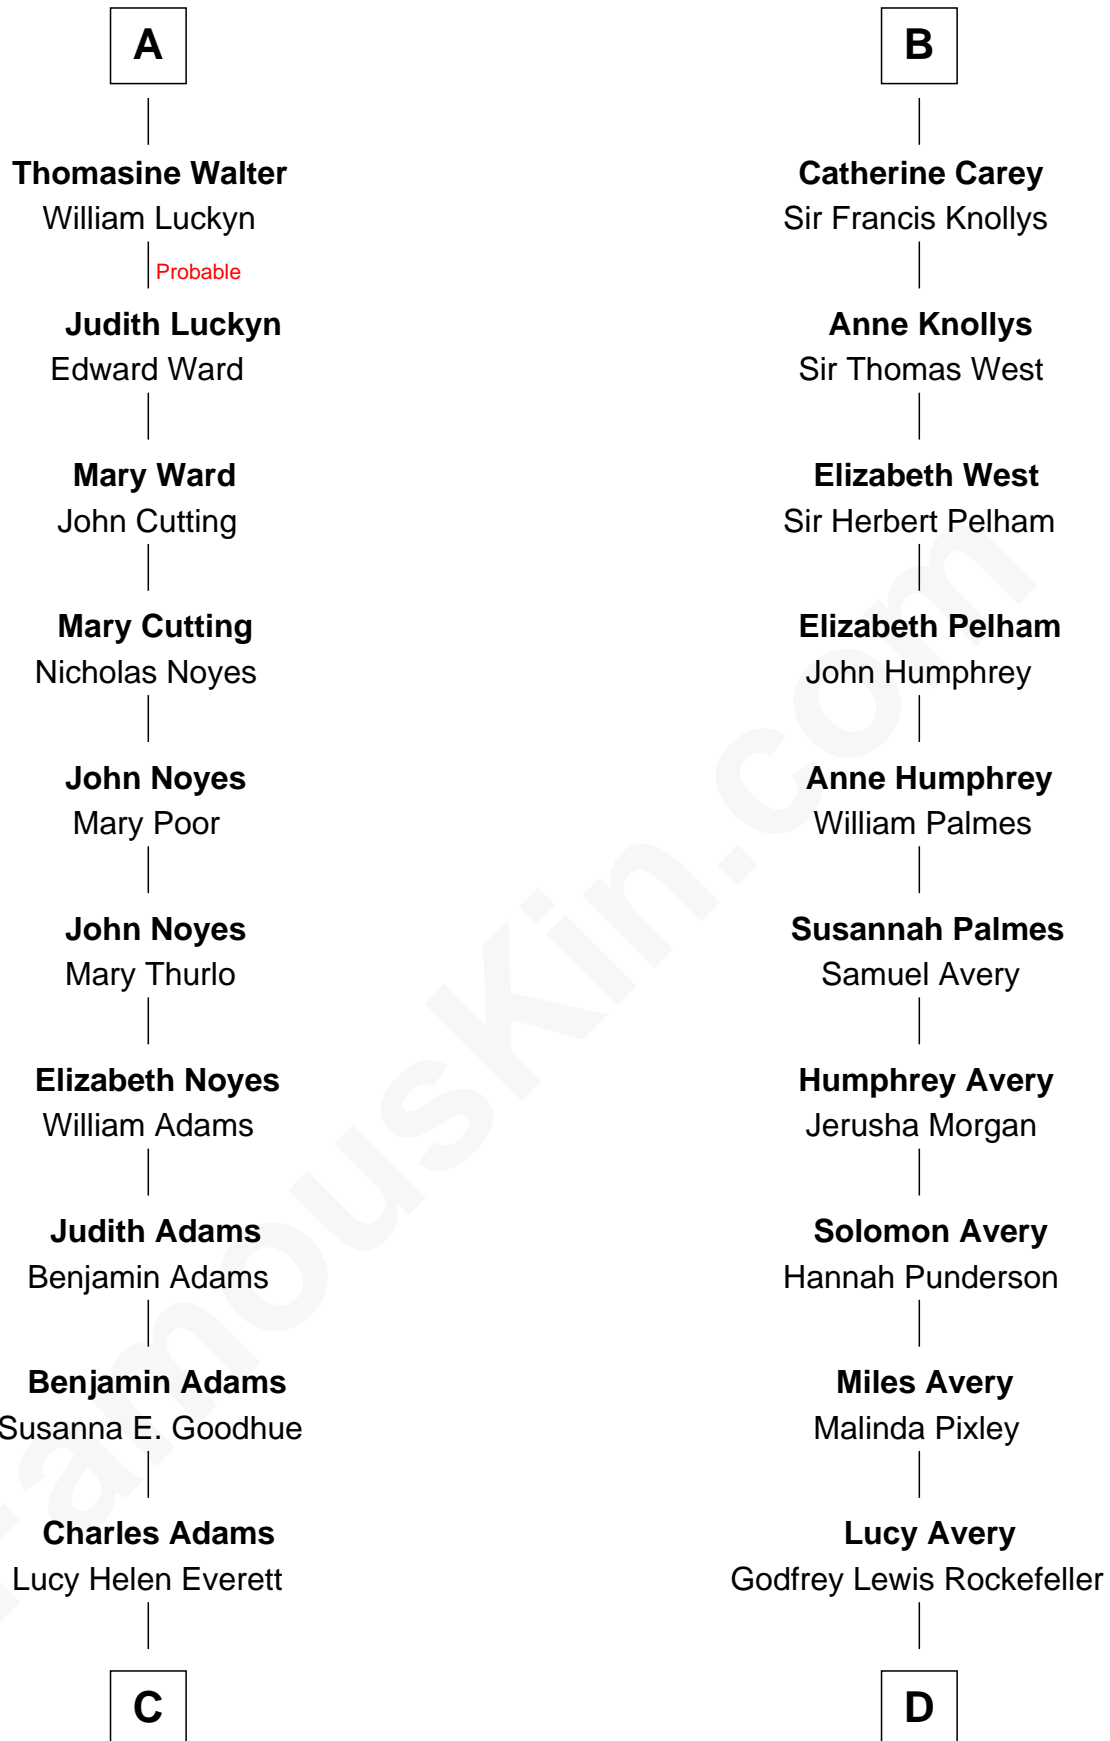

FamousKin.com Relationship Chart of

Helen Keller

Author and Activist

18th cousin of

John D. Rockefeller

Founder of the Standard Oil Company

Sir John Howard

Alice de Bois

Joan Howard
Sir Peter de Brewes

Beatrice Brewes
Sir Hugh Shirley

Sir Ralph Shirley
Joan Basset

Beatrice Shirley
John Brome

Isabel Brome
John Denton

Thomas Denton
Jane Webbe

Isabel Denton
William ap Walter

A

Sir Robert Howard
Margaret de Scales

Sir John Howard
Alice Tendring

Sir Robert Howard
Margaret Mowbray

Sir John Howard
Katherine Moleyns

Sir Thomas Howard
Elizabeth Tilney

Elizabeth Howard
Thomas Boleyn

Mary Boleyn
Sir William Carey

B

C

Kate Adams
Arthur Henley Keller

Helen Keller
Author and Activist

D

William Avery Rockefeller
Eliza Davison

John D. Rockefeller
Founder of the Standard Oil Company

FamousKin.com