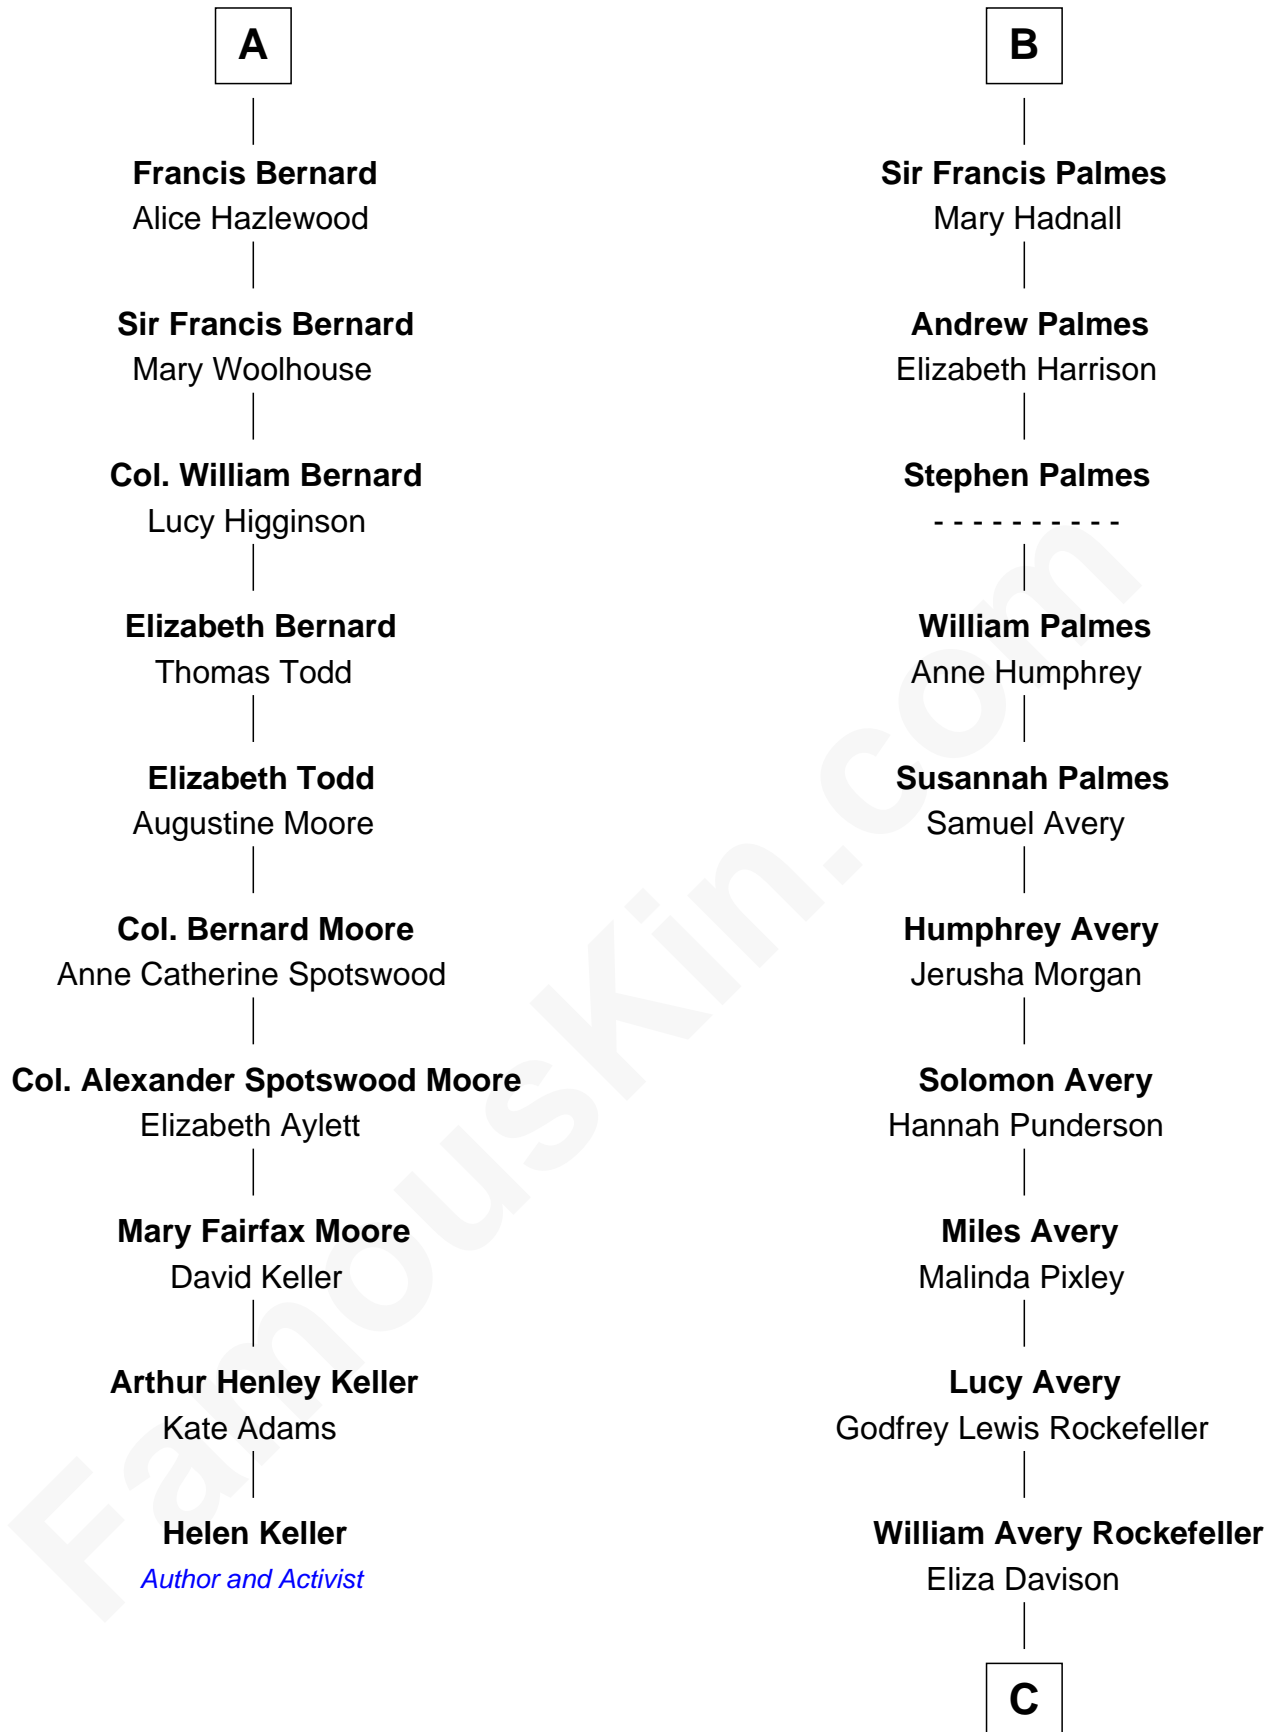

# FamousKin.com Relationship Chart of

**Helen Keller**

*Author and Activist*

16th cousin 3 times removed of

**Nelson Rockefeller**

*41st U.S. Vice-President*

**Sir Thomas de Beauchamp**

Katherine de Mortimer

Joan Fitzalan

**Joan Beauchamp**

James Butler

**Elizabeth Butler**

John Talbot

**Ann Talbot**

Sir Henry Vernon

**Elizabeth Vernon**

Sir Robert Corbet

**Sir Roger Corbet**

Anne Windsor

**Margaret Corbet**

Sir Francis Palmes

**B**

**C**

John Davison Rockefeller