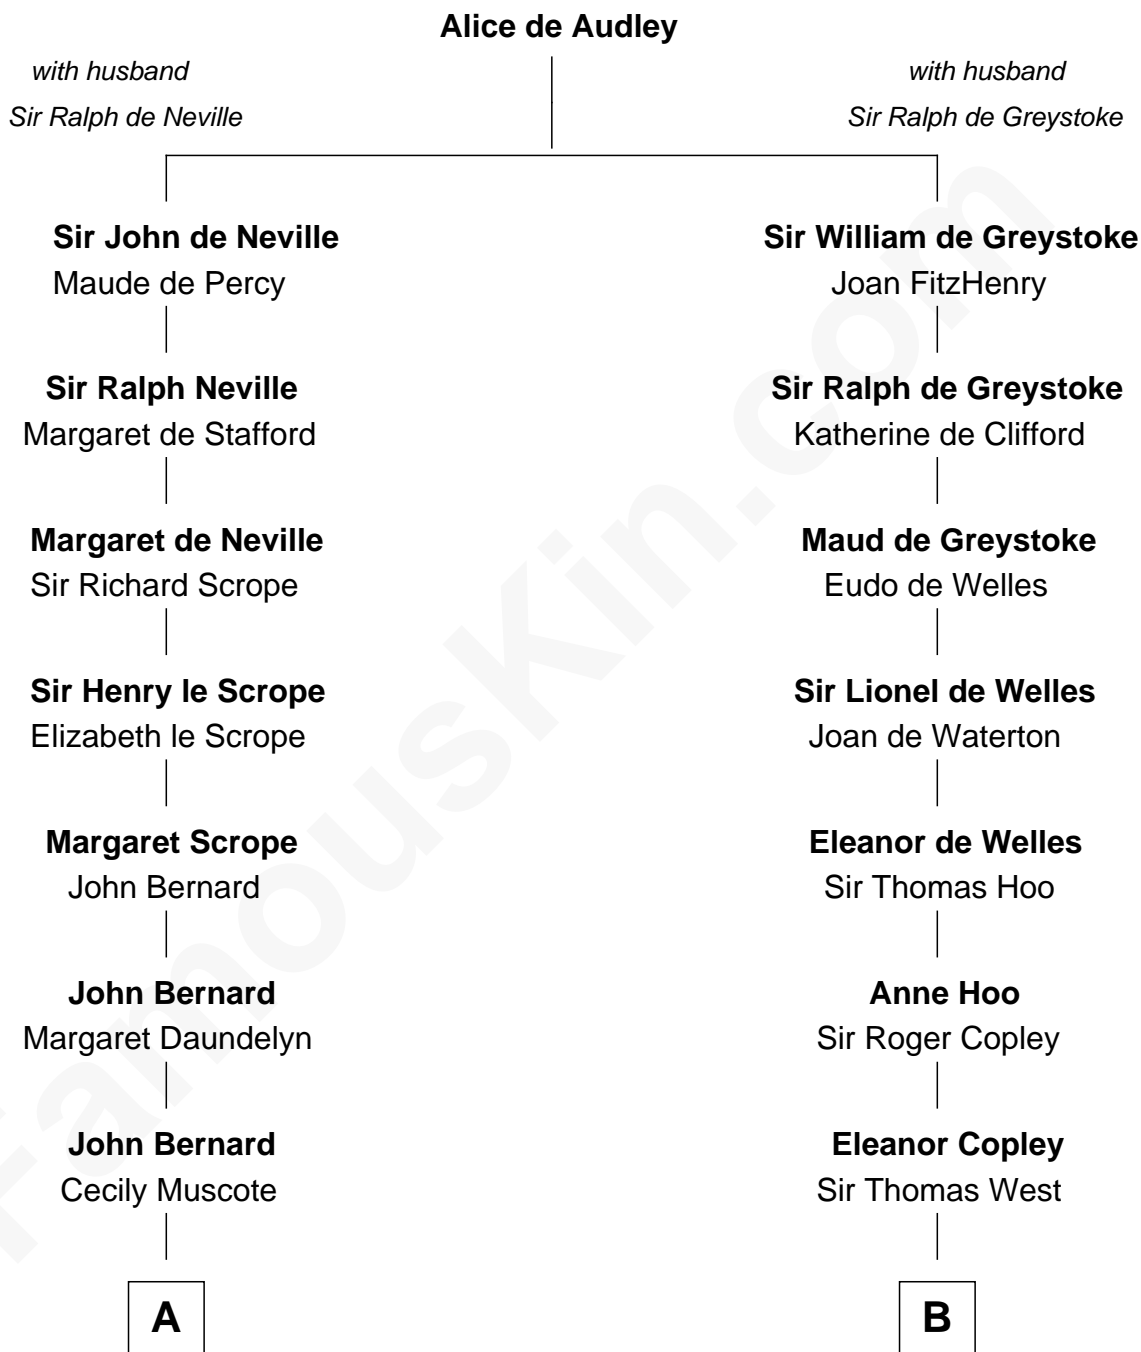

FamousKin.com Relationship Chart of

Helen Keller

Author and Activist

16th cousin 5 times removed of

Nelson Rockefeller

41st U.S. Vice-President

C

—
Lucy Avery

Godfrey Lewis Rockefeller

—
William Avery Rockefeller

Eliza Davison

—
John Davison Rockefeller

Laura Celestia Spelman

—
John Davison Rockefeller

Abby Greene Aldrich

—
Nelson Rockefeller

41st U.S. Vice-President

FamousKin.com