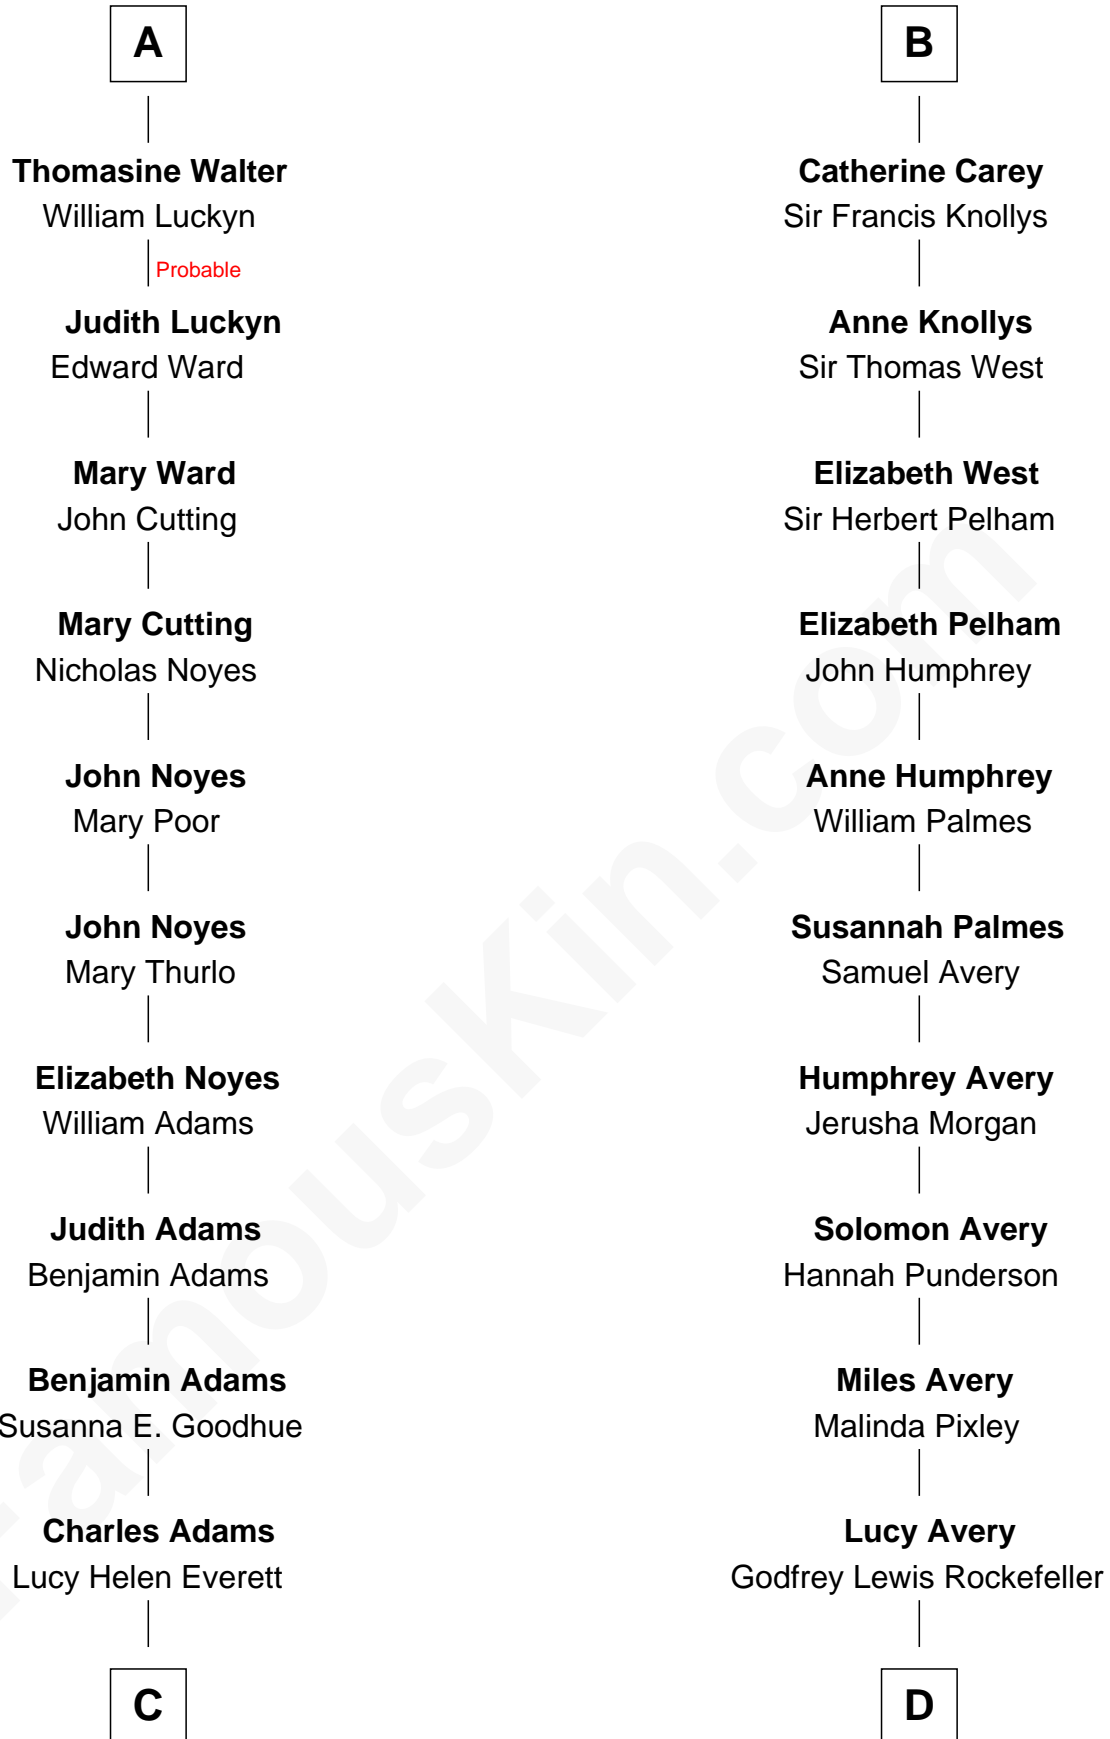

# FamousKin.com Relationship Chart of

**Helen Keller**

*Author and Activist*

18th cousin 2 times removed of

**Nelson Rockefeller**

*41st U.S. Vice-President*

**Sir John Howard**

Alice de Bois

**C**

**Kate Adams**  
Arthur Henley Keller

**Helen Keller**  
*Author and Activist*

**D**

**William Avery Rockefeller**  
Eliza Davison

**John Davison Rockefeller**  
Laura Celestia Spelman

**John Davison Rockefeller**  
Abby Greene Aldrich

**Nelson Rockefeller**  
*41st U.S. Vice-President*

FamousKin.com