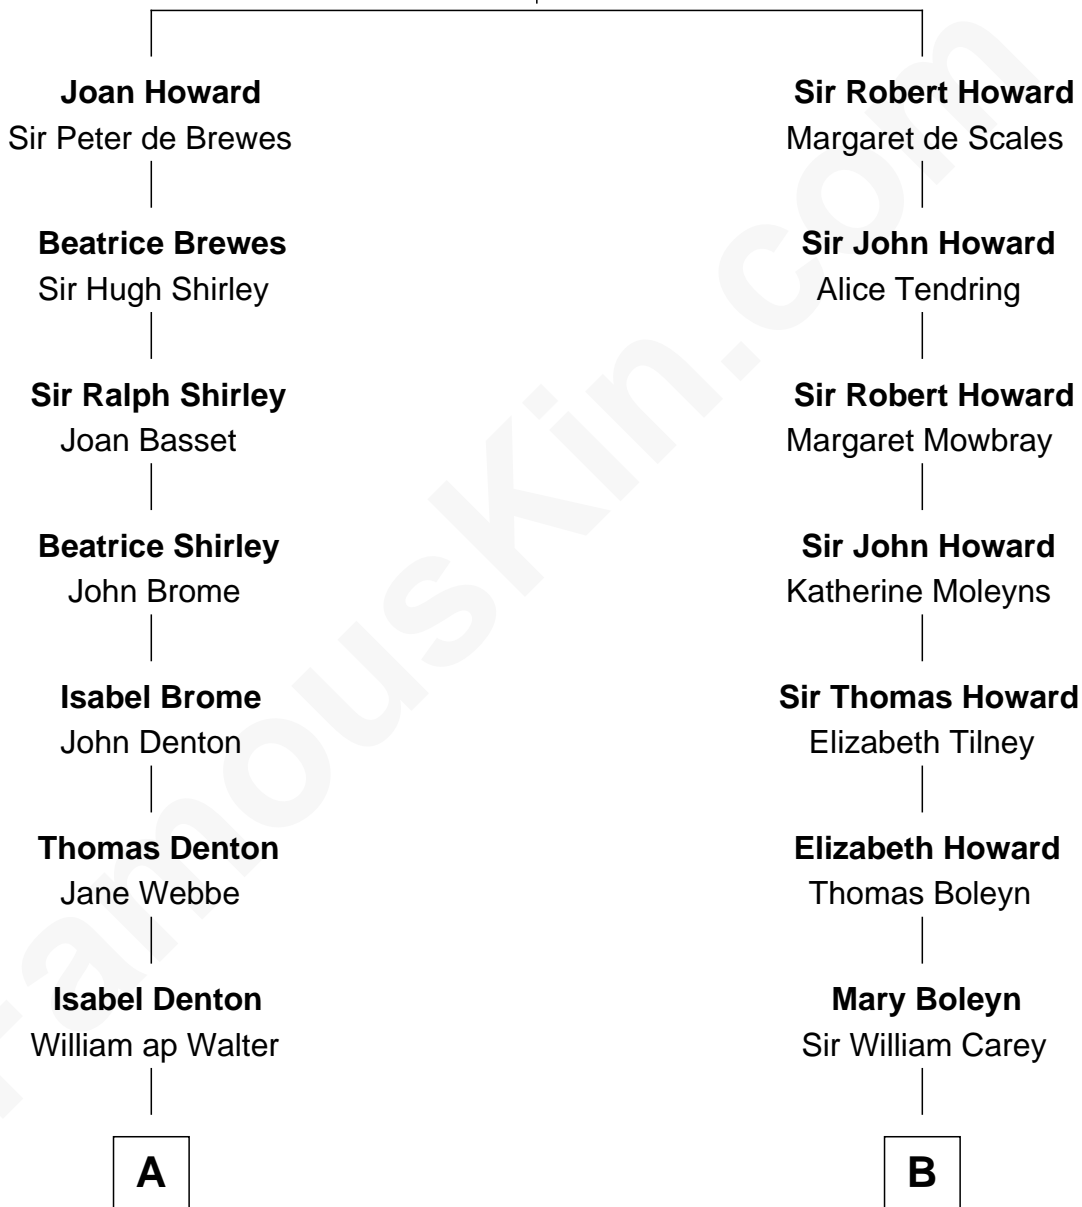

# FamousKin.com Relationship Chart of

**Helen Keller**

*Author and Activist*

18th cousin 2 times removed of

**Nelson Rockefeller**

*41st U.S. Vice-President*

**Sir John Howard**

Alice de Bois

**C**

**Kate Adams**  
Arthur Henley Keller

**Helen Keller**  
*Author and Activist*

**D**

**William Avery Rockefeller**  
Eliza Davison

**John Davison Rockefeller**  
Laura Celestia Spelman

**John Davison Rockefeller**  
Abby Greene Aldrich

**Nelson Rockefeller**  
*41st U.S. Vice-President*

FamousKin.com