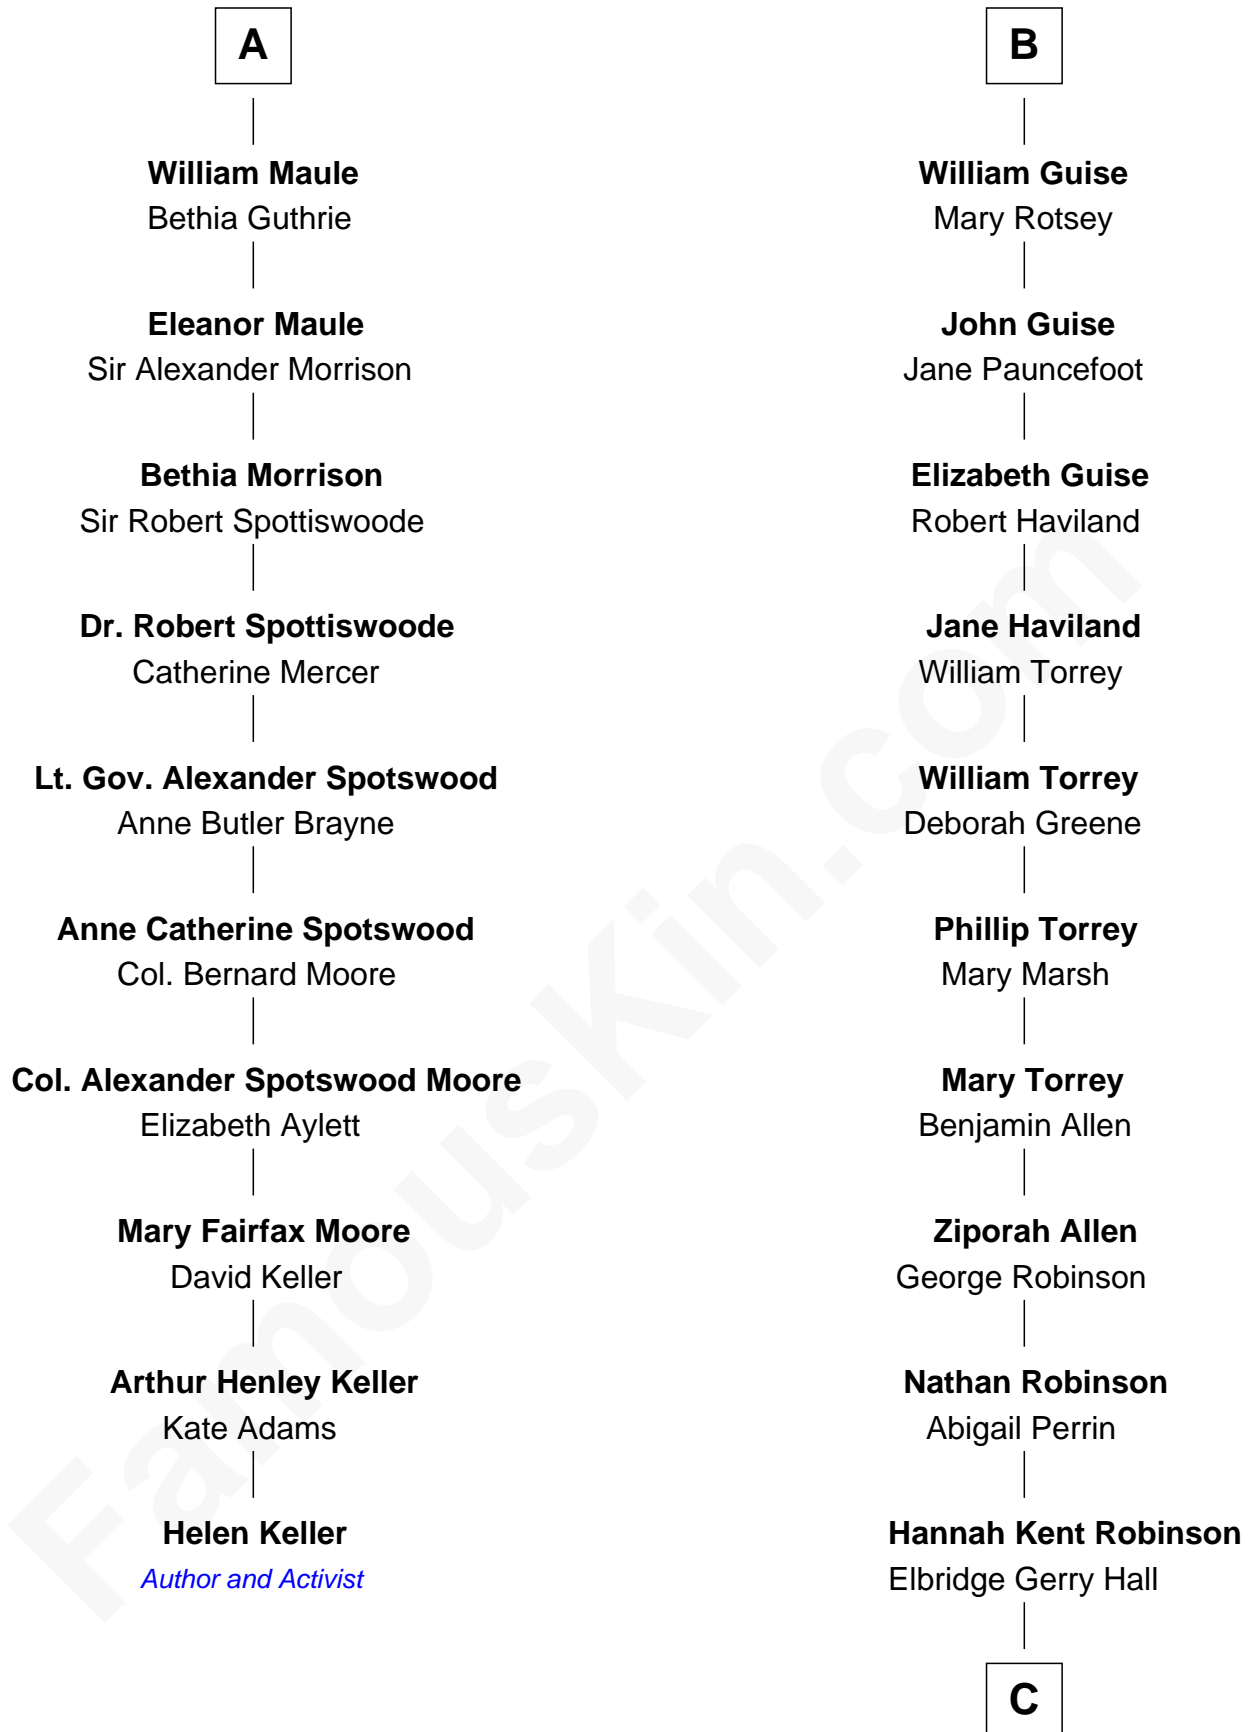

FamousKin.com Relationship Chart of

Helen Keller

Author and Activist

16th cousin 4 times removed of

Raquel Welch

Movie Actress

Henry Plantagenet
Maud de Chaworth

Eleanor Plantagenet
Richard Fitzalan

Alice Fitzalan
Sir Thomas de Holand

Margaret de Holand
Sir John Beaufort

Joan Beaufort
Sir James Stewart

John Stewart
Eleanor Sinclair

Jean Stewart
James Arbuthnott

Isabel Arbuthnott
Sir Robert Maule

A

Henry of Lancaster
Isabella de Beaumont

Blanche of Lancaster
John of Gaunt

Elizabeth of Lancaster
John de Holand

Constance de Holand
Sir John Grey

Sir Edmund Grey
Katherine Percy

Anne Grey
Sir John Grey

Probable

Tacy Grey
John Guise

B