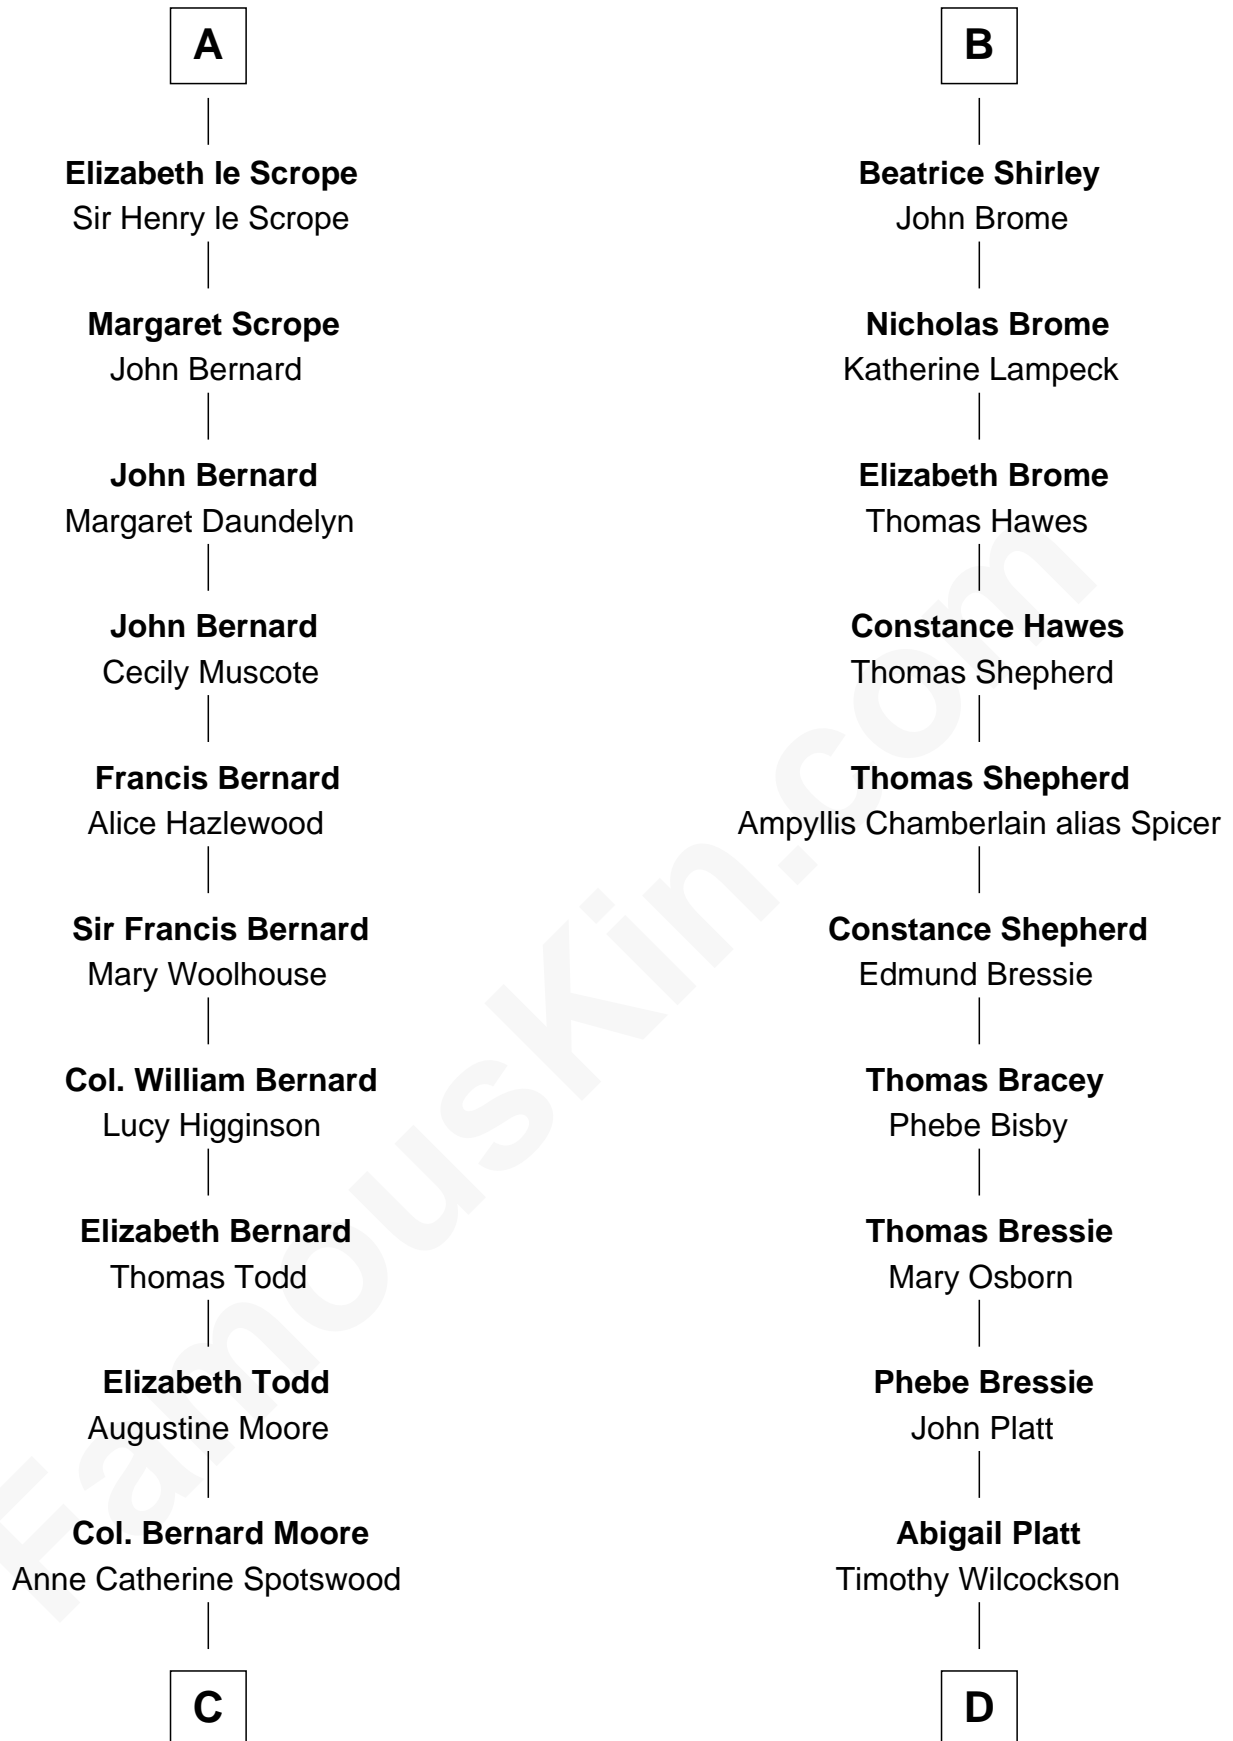

# FamousKin.com Relationship Chart of

**Helen Keller**

*Author and Activist*

20th cousin 1 time removed of

**Helen (Herron) Taft**

*First Lady of President William H. Taft*

**C**

**Col. Alexander Spotswood Moore**

Elizabeth Aylett

**Mary Fairfax Moore**

David Keller

**Arthur Henley Keller**

Kate Adams

**Helen Keller**

*Author and Activist*

**D**

**Helen (Herron) Taft**

*First Lady of William H. Taft*