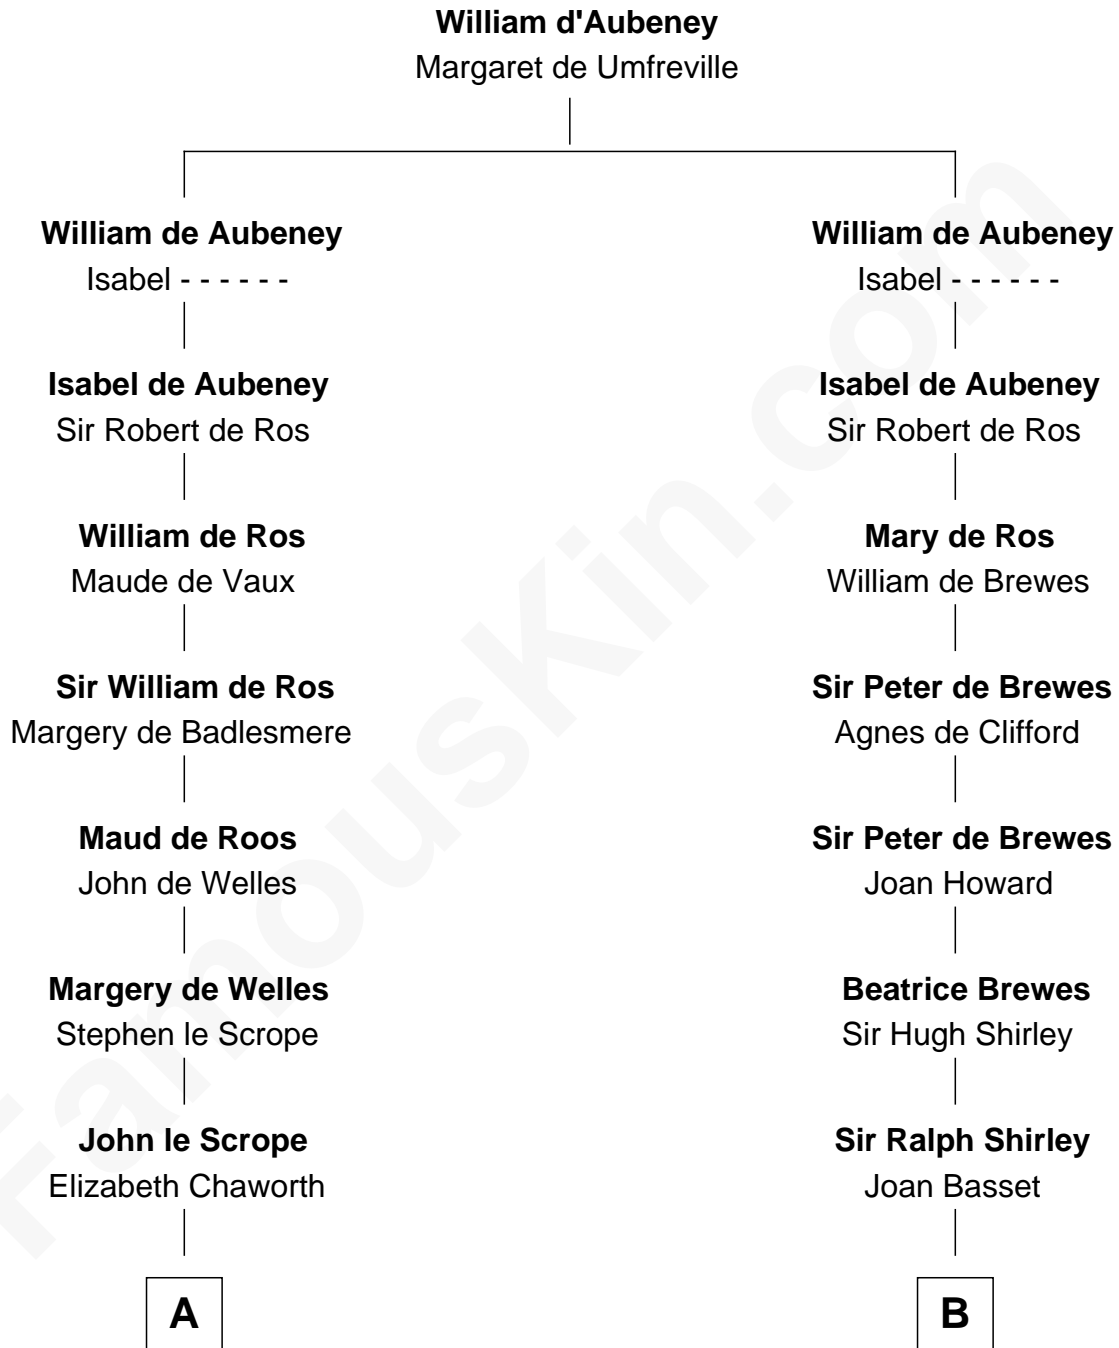

# FamousKin.com Relationship Chart of

**Helen Keller**

*Author and Activist*

20th cousin 1 time removed of

**Helen (Herron) Taft**

*First Lady of President William H. Taft*

**C**

**Col. Alexander Spotswood Moore**

Elizabeth Aylett

**Mary Fairfax Moore**

David Keller

**Arthur Henley Keller**

Kate Adams

**Helen Keller**

*Author and Activist*

**D**

**Helen (Herron) Taft**

*First Lady of William H. Taft*