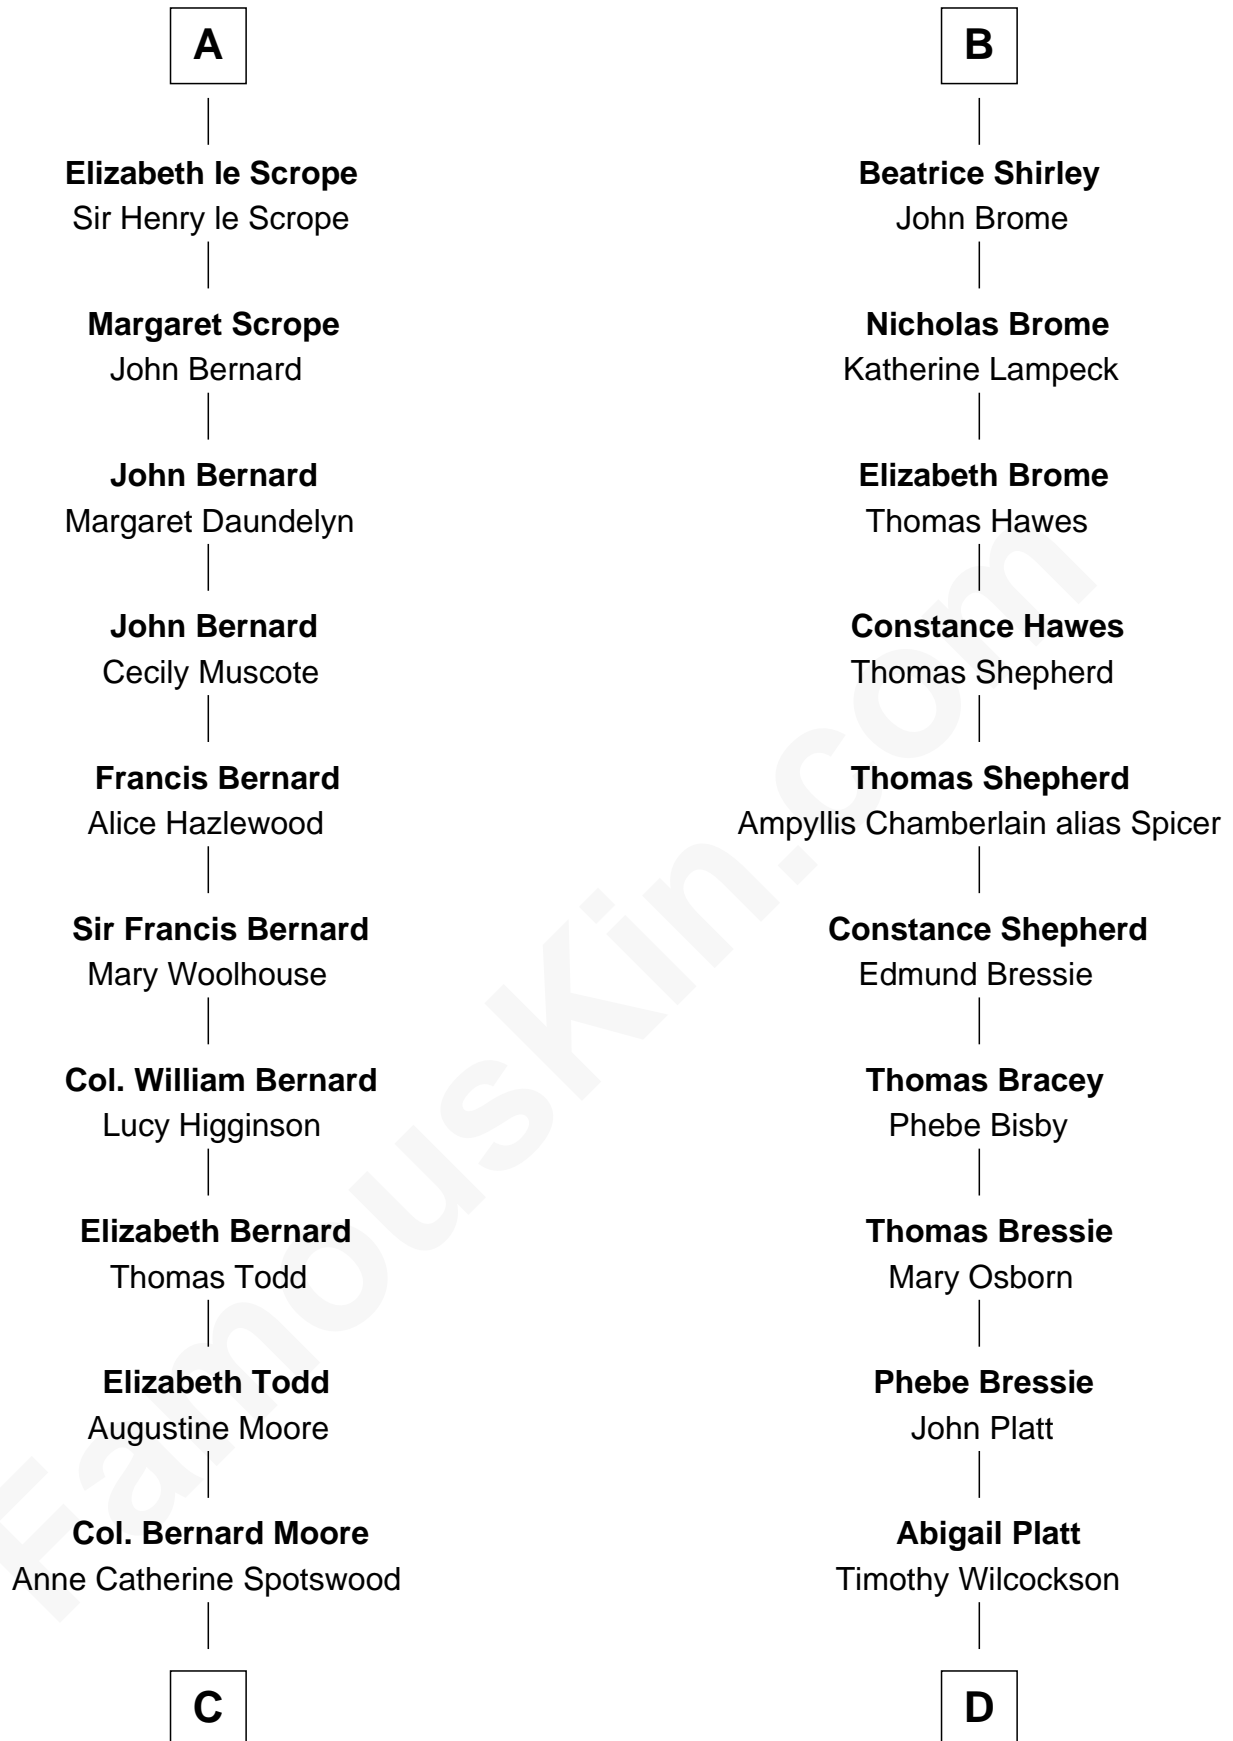

# FamousKin.com Relationship Chart of

**Helen Keller**

*Author and Activist*

20th cousin 1 time removed of

**Helen (Herron) Taft**

*First Lady of President William H. Taft*

**Robert de Ros**  
Isabel of Scotland

**C**

**Col. Alexander Spotswood Moore**

Elizabeth Aylett

**Mary Fairfax Moore**

David Keller

**Arthur Henley Keller**

Kate Adams

**Helen Keller**

*Author and Activist*

**D**

**Joanna Wilcockson**

David Welles

**Charity Welles**

Rev. Isaac Clinton

**Maria Clinton**

Ela Collins