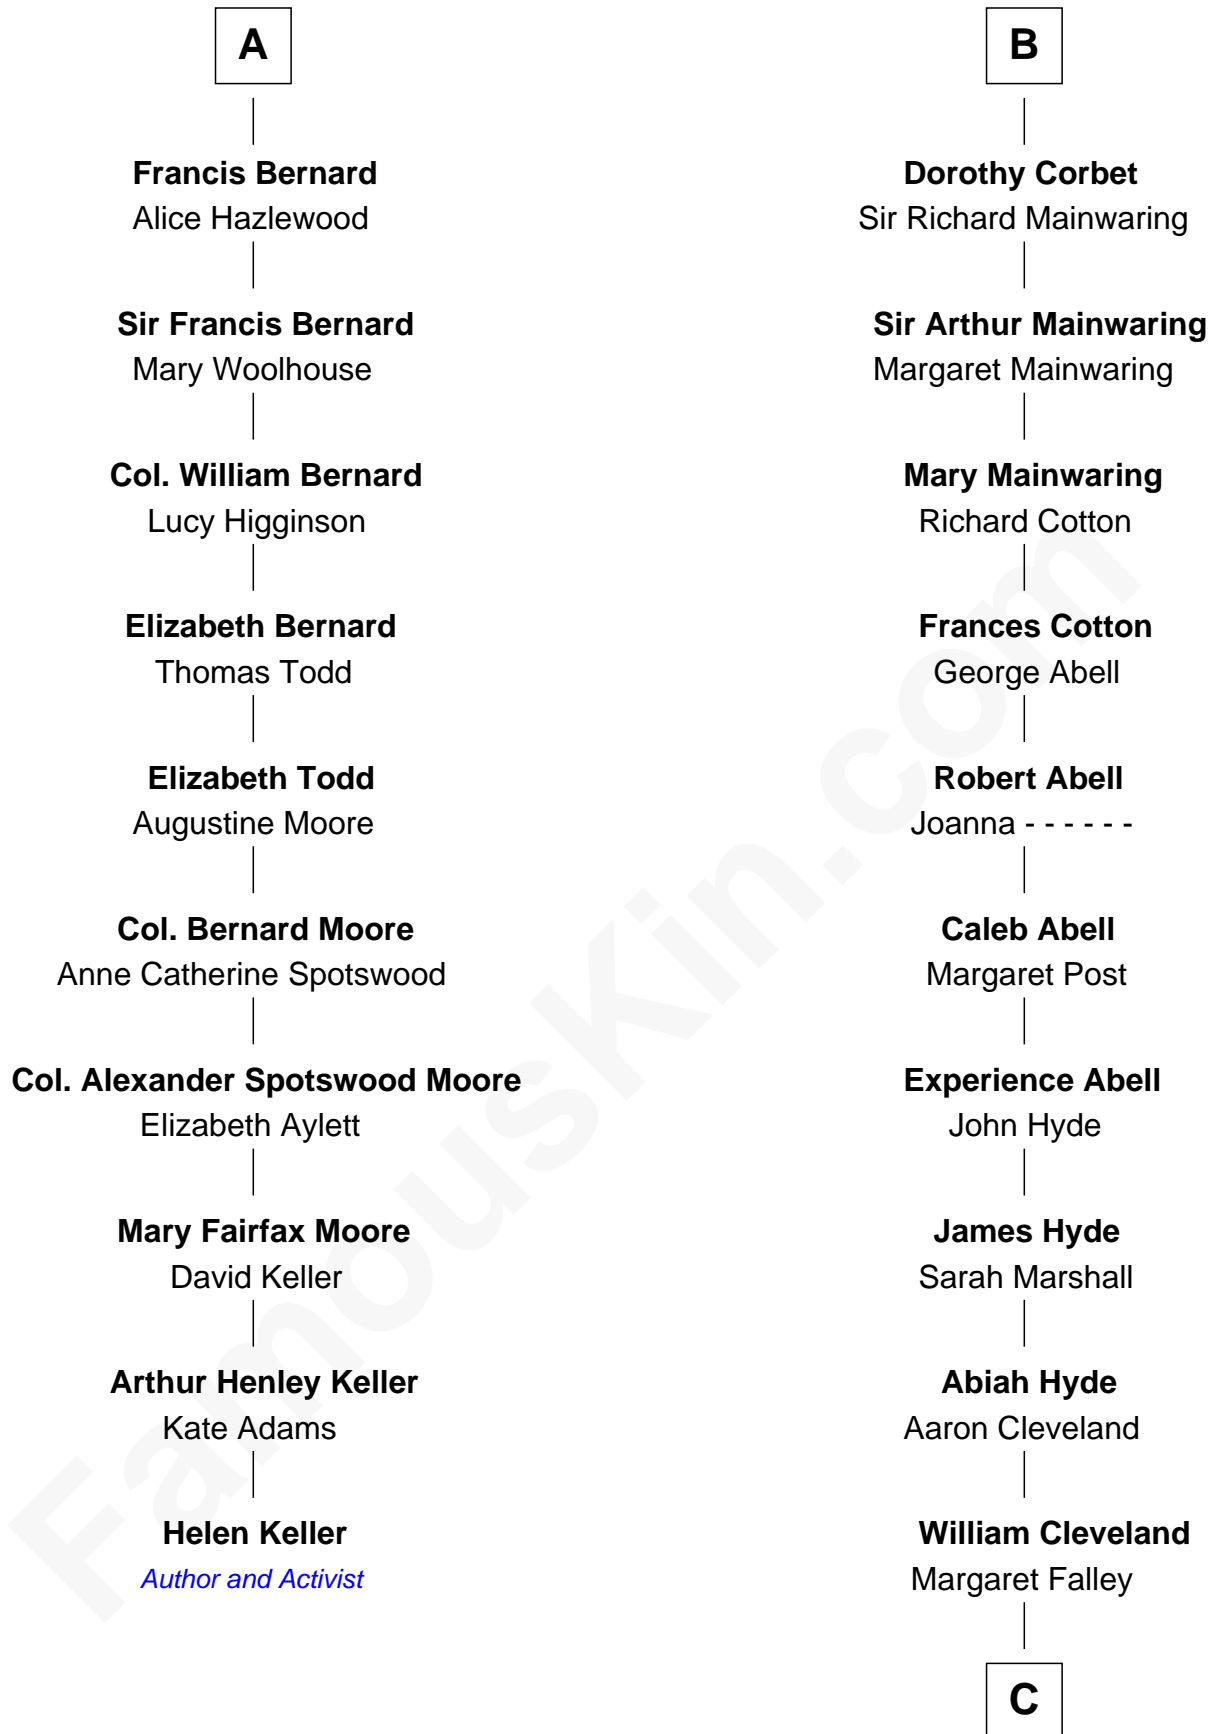

FamousKin.com Relationship Chart of

Helen Keller

Author and Activist

16th cousin 2 times removed of

Grover Cleveland

22nd and 24th U.S. President

FamousKin.com