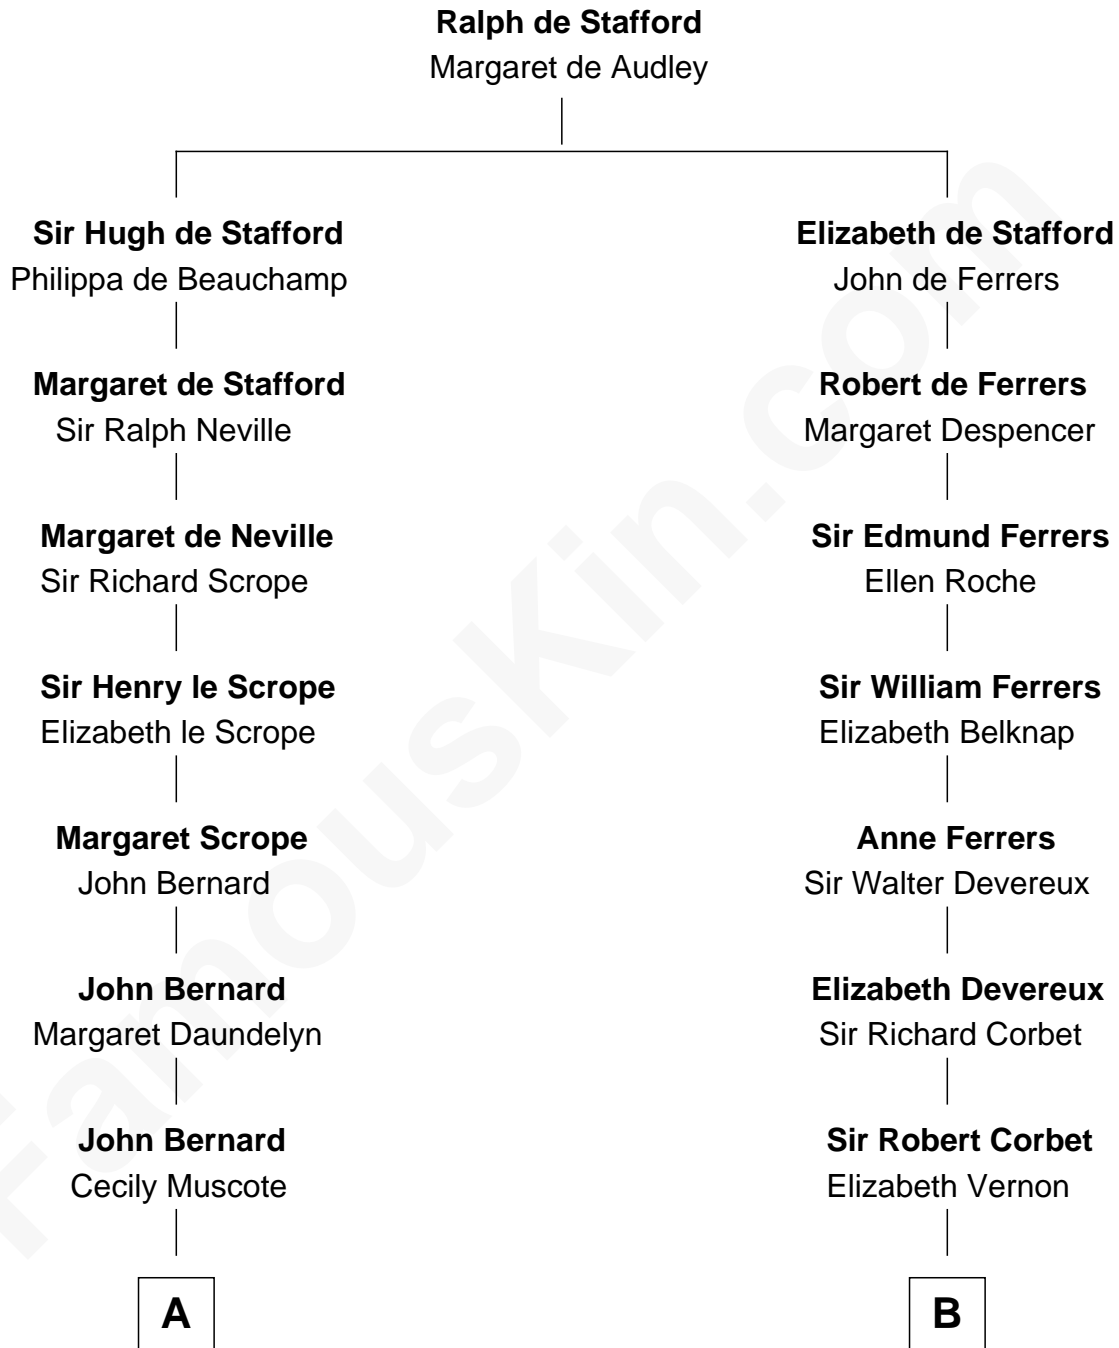

FamousKin.com Relationship Chart of

Helen Keller

Author and Activist

16th cousin 2 times removed of

Grover Cleveland

22nd and 24th U.S. President

FamousKin.com