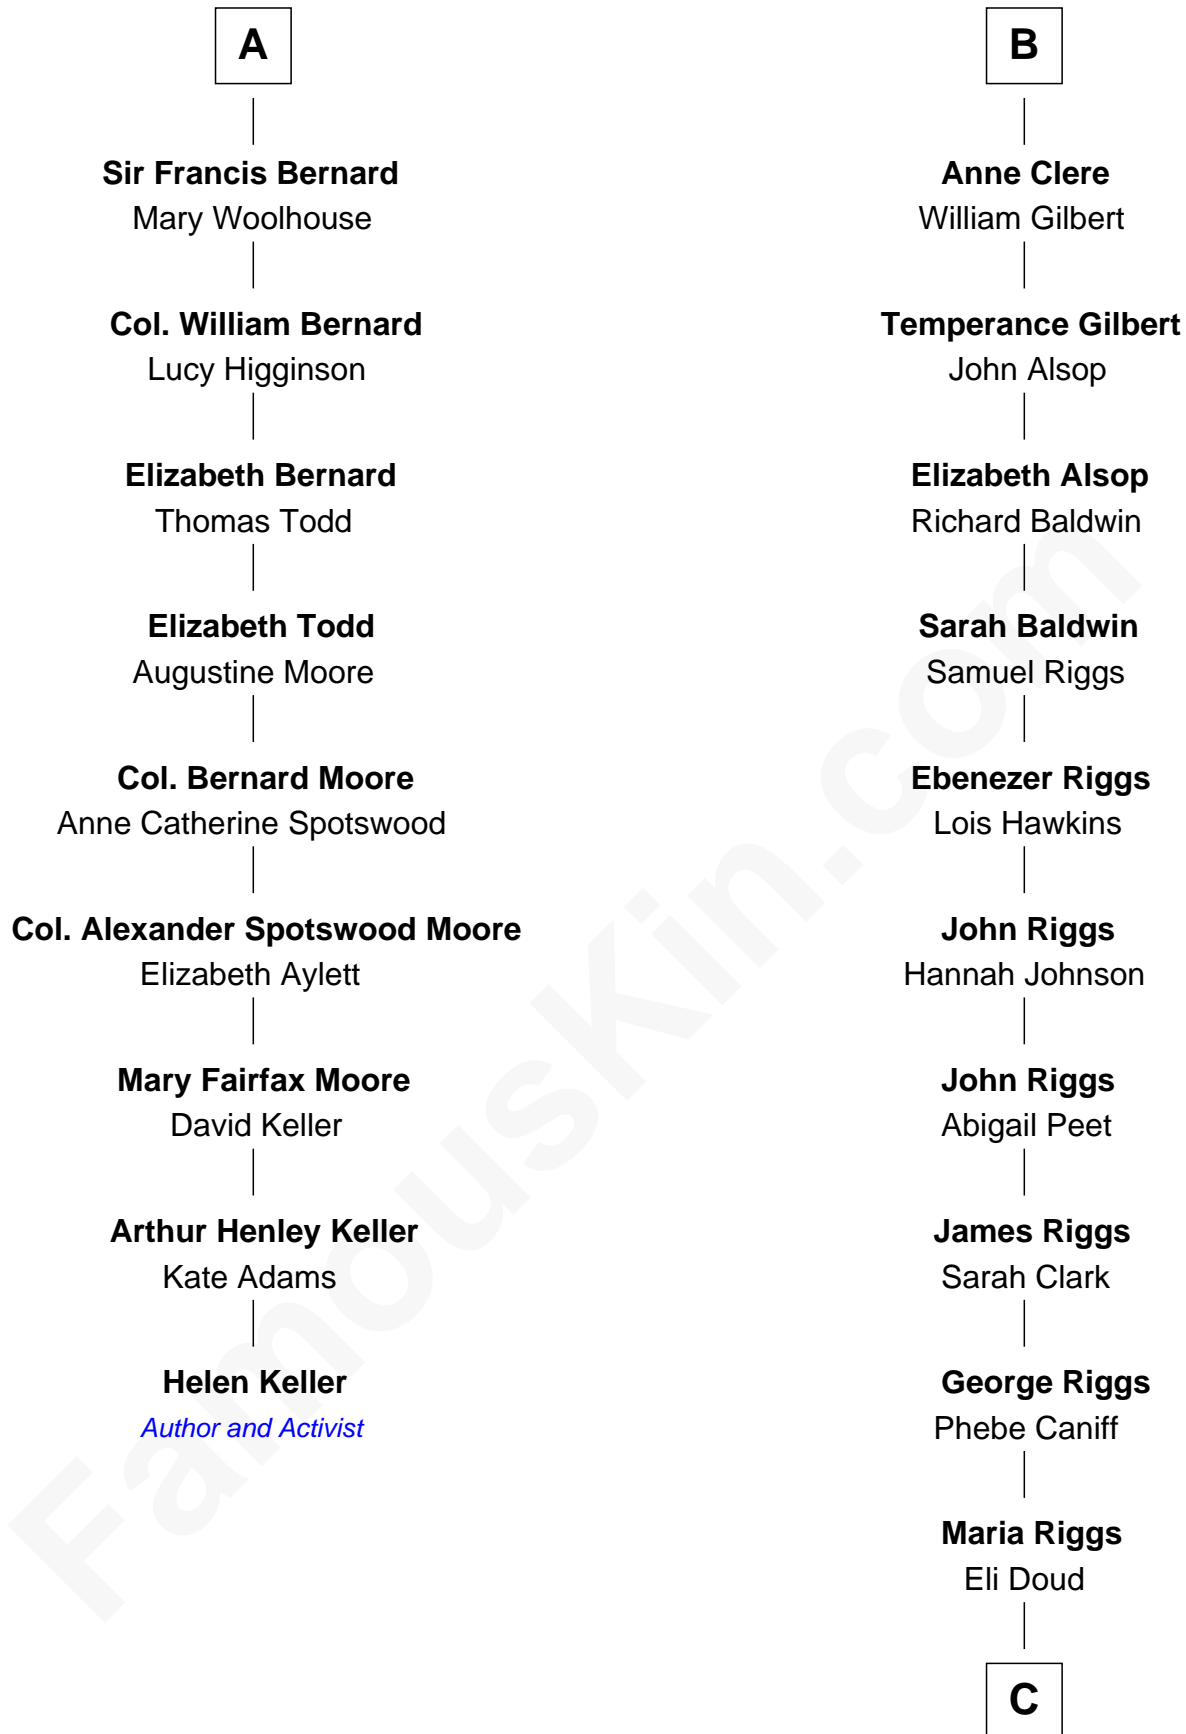

## Relationship Chart of Helen Keller

*Author and Activist*

15th cousin 4 times removed of

**Mamie (Doud) Eisenhower**

*First Lady of President Dwight Eisenhower*

C

**Royal Houghton Doud**

Mary Cornelia Sheldon

**John Sheldon Doud**

Elivera Mathilda Carlson

**Mamie (Doud) Eisenhower**

*First Lady of Dwight Eisenhower*

FamousKin.com