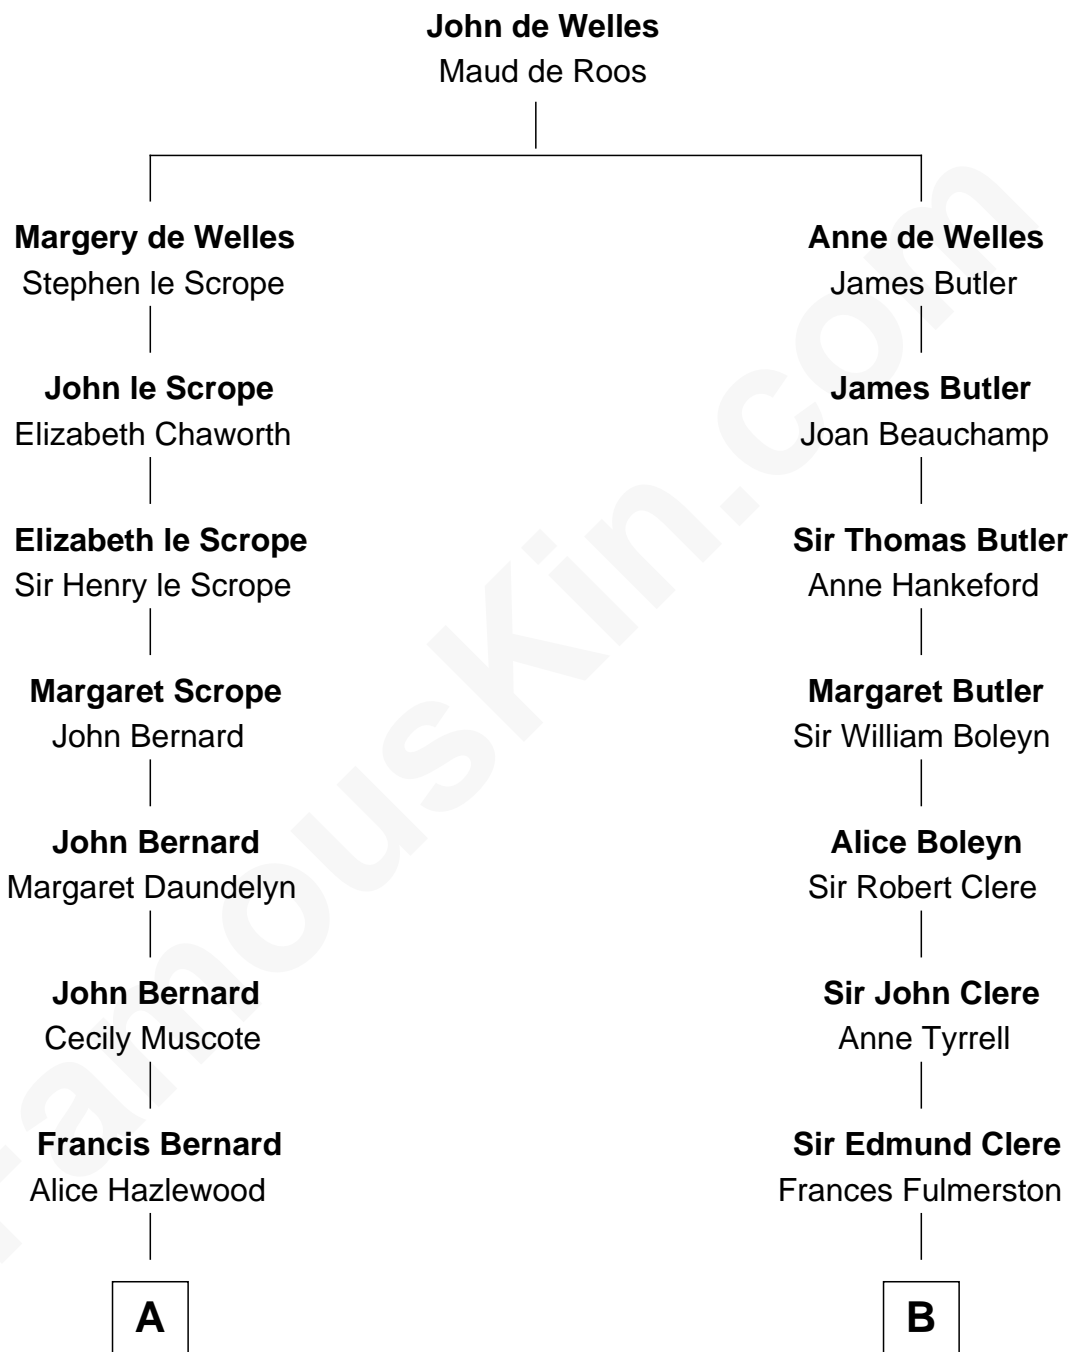

# FamousKin.com

## Relationship Chart of Helen Keller

*Author and Activist*

15th cousin 4 times removed of

**Mamie (Doud) Eisenhower**

*First Lady of President Dwight Eisenhower*

C

**Royal Houghton Doud**

Mary Cornelia Sheldon

**John Sheldon Doud**

Elivera Mathilda Carlson

**Mamie (Doud) Eisenhower**

*First Lady of Dwight Eisenhower*

FamousKin.com