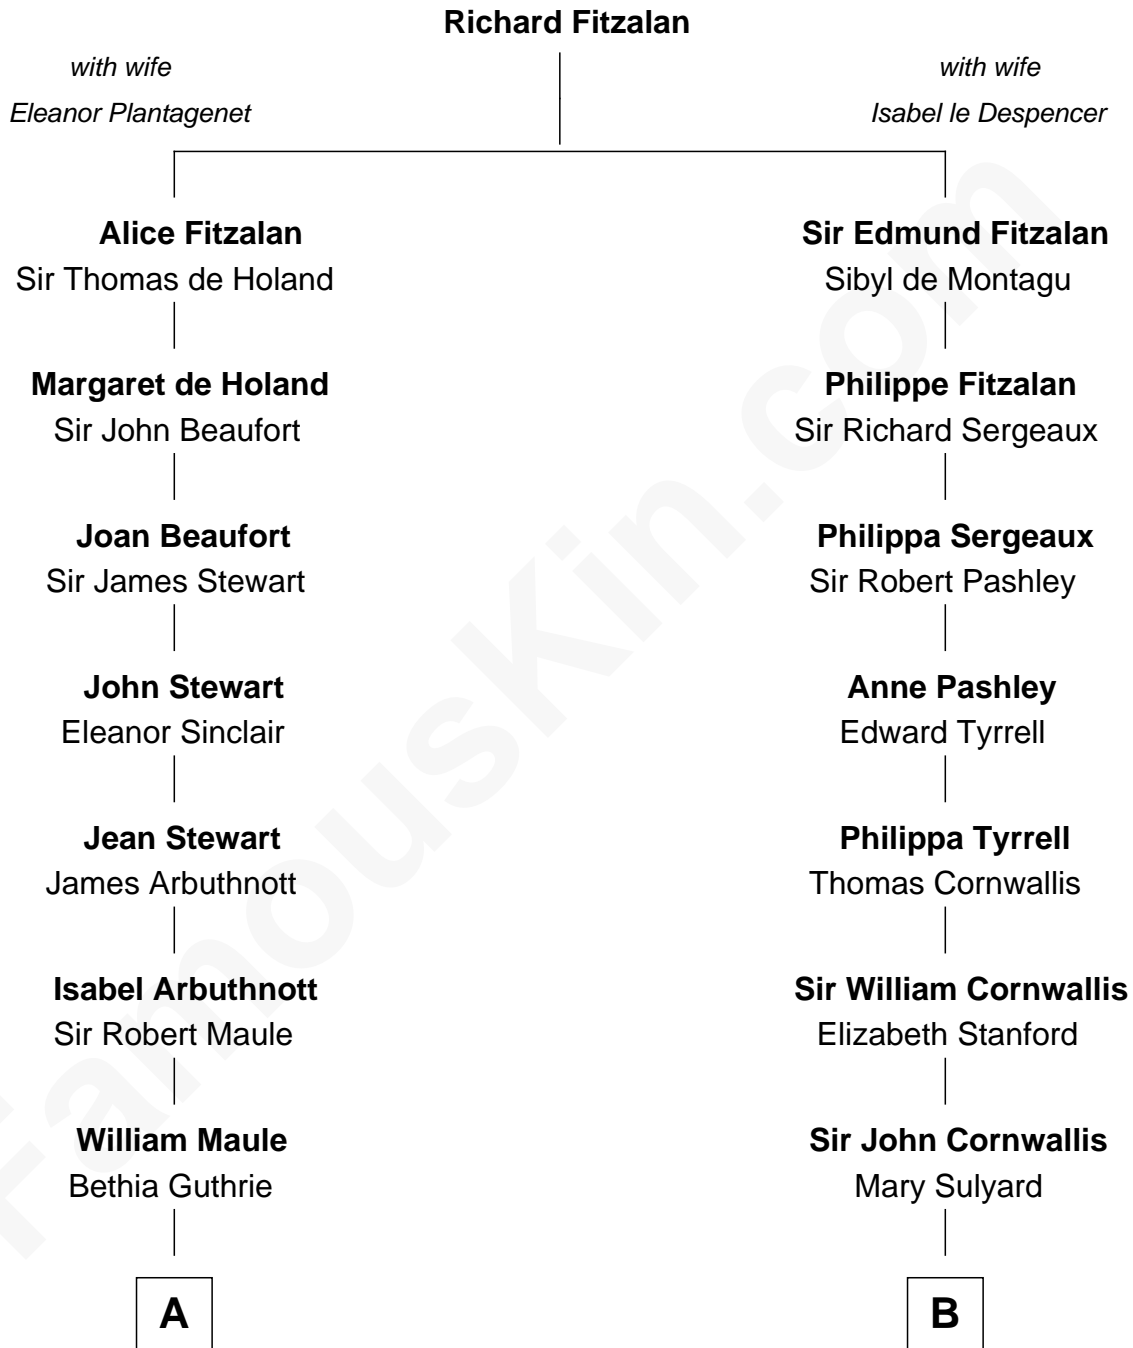

FamousKin.com

Relationship Chart of

Helen Keller

Author and Activist

15th cousin 3 times removed of

Ellen Louise (Axson) Wilson
 First Lady of President Woodrow Wilson

C

Rev. Samuel Edward Axson

Margaret Jane Hoyt

Ellen Louise (Axson) Wilson

First Lady of Woodrow Wilson

FamousKin.com