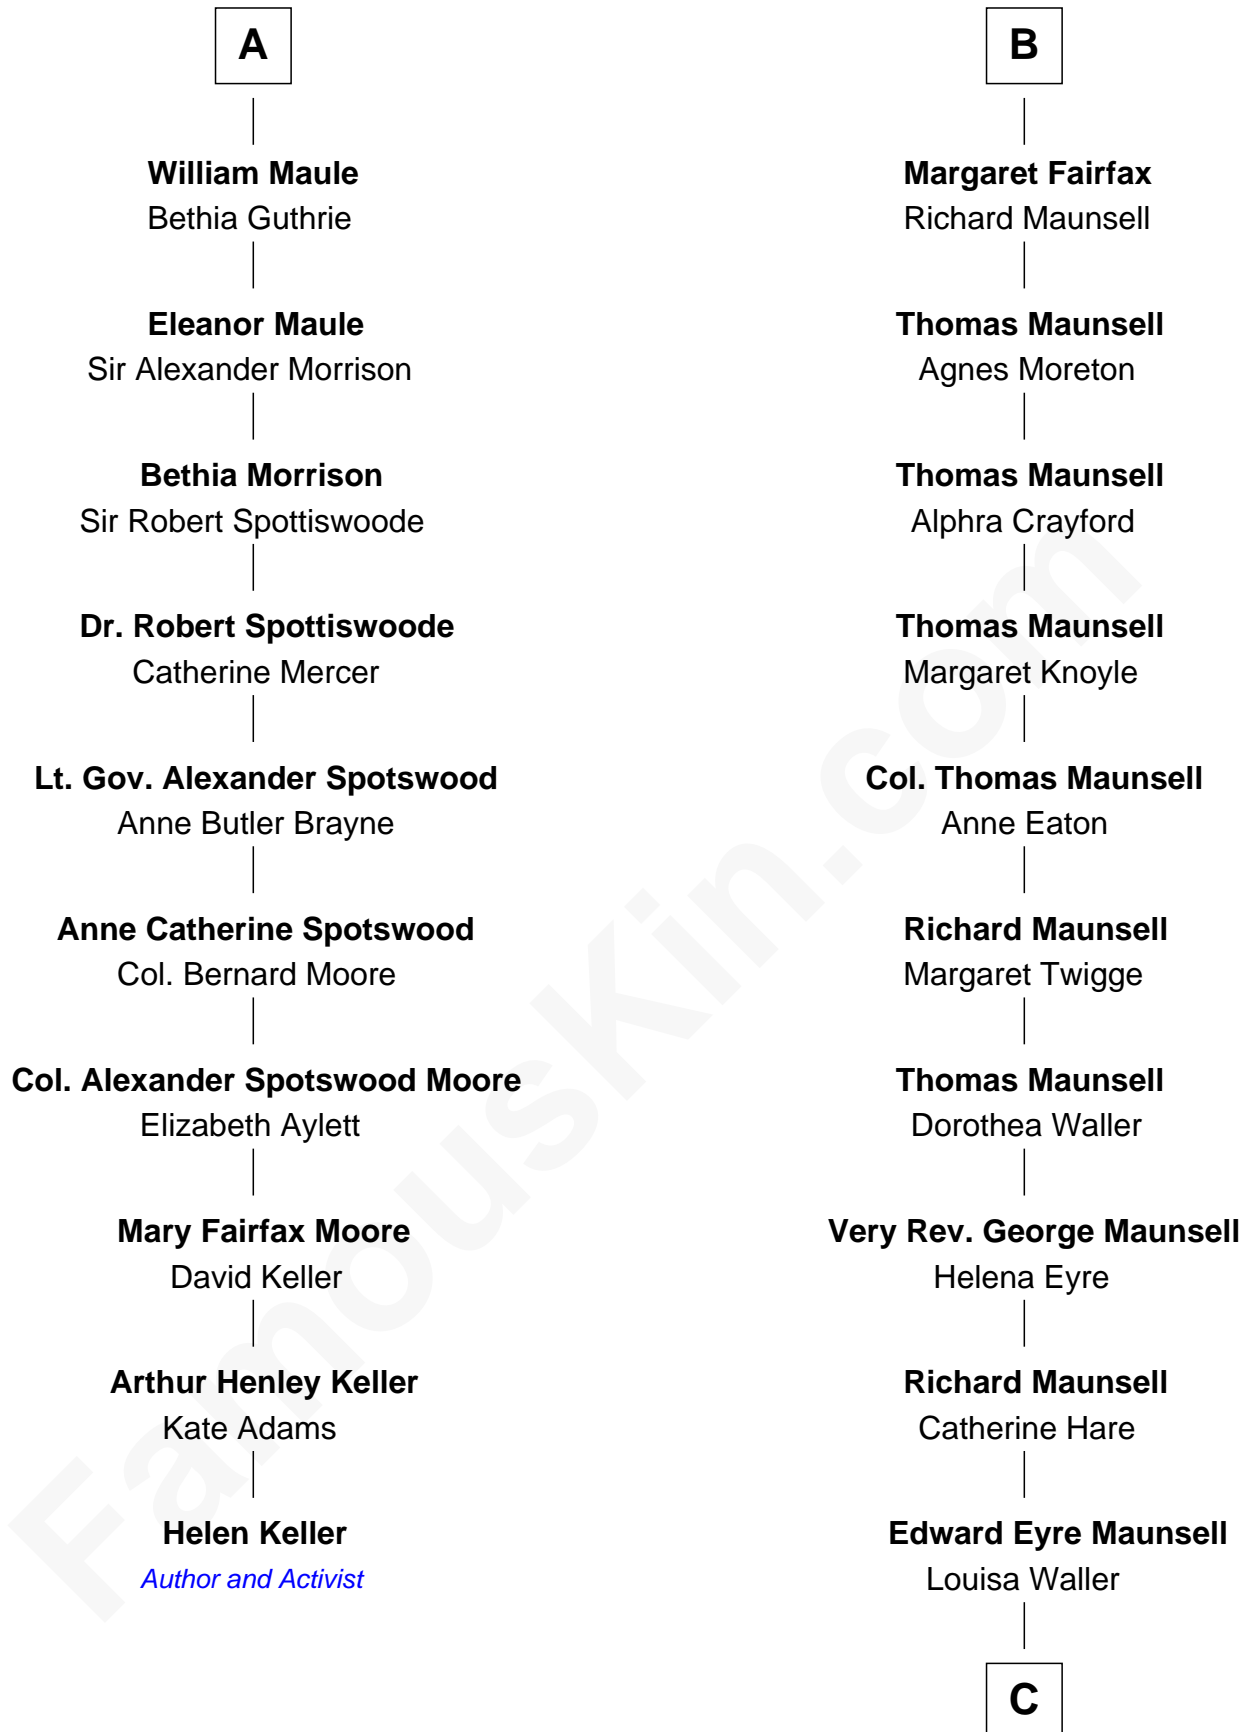

FamousKin.com

Relationship Chart of

Helen Keller

Author and Activist

16th cousin 5 times removed of

Phoebe Waller-Bridge
Theatre, TV and Movie Actress

C

Florence Catherine Maunsell