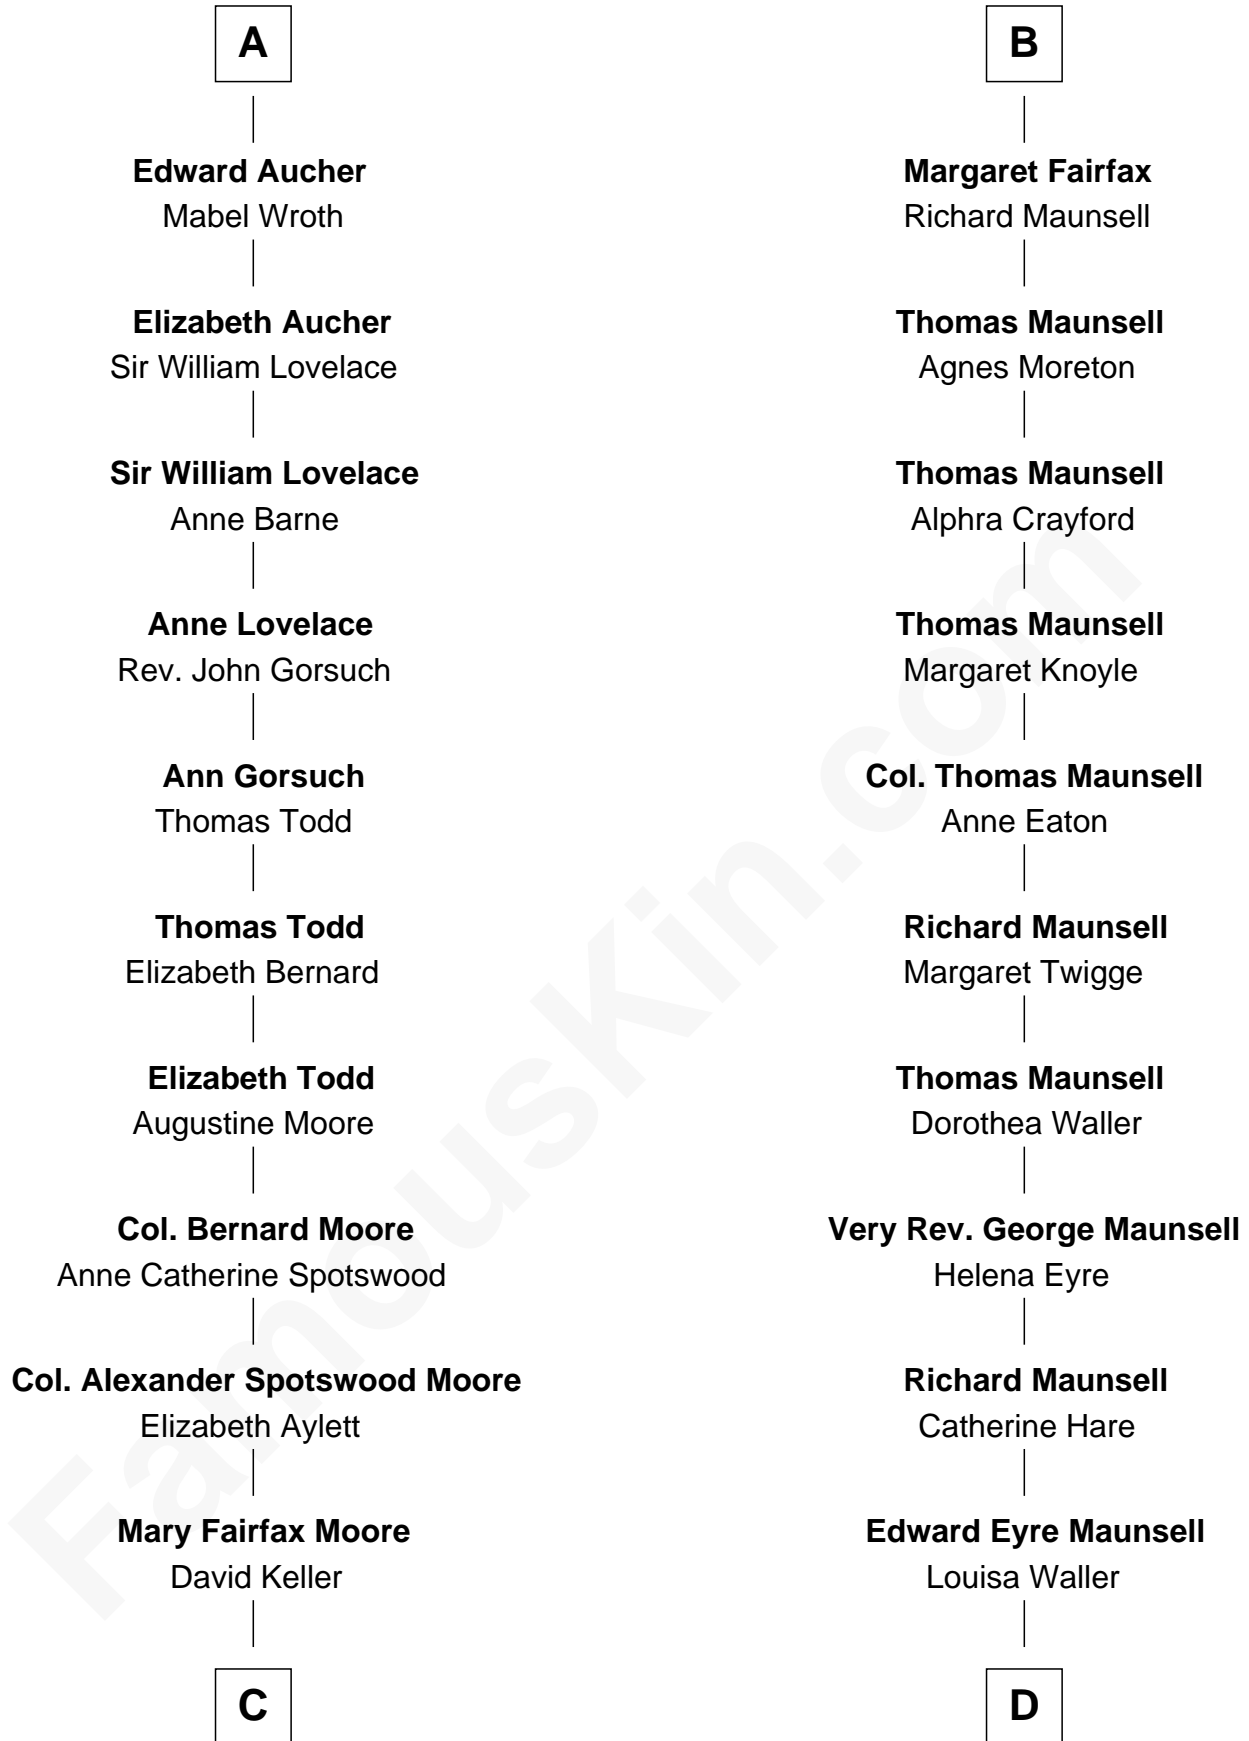

FamousKin.com

Relationship Chart of

Helen Keller

Author and Activist

18th cousin 3 times removed of

Phoebe Waller-Bridge

Theatre, TV and Movie Actress

William de Montagu
Katherine de Grandison

Sibyl de Montagu
Sir Edmund Fitzalan

Philippe Fitzalan
Sir Richard Sergeaux

Philippa Sergeaux
Sir Robert Pashley

Anne Pashley
Edward Tyrrell

Philippa Tyrrell
Thomas Cornwallis

Sir William Cornwallis
Elizabeth Stanford

Affra Cornwallis
Sir Anthony Aucher

A

Philippa de Montagu
Sir Roger de Mortimer

Edmund Mortimer
Philippa Plantagenet

Elizabeth Mortimer
Sir Henry Percy

Sir Henry Percy
Eleanor Neville

Sir Henry Percy
Eleanor Poynings

Margaret Percy
Sir William Gascoigne

Agnes Gascoigne
Sir Thomas Fairfax

B

C

Arthur Henley Keller

Kate Adams

Helen Keller

Author and Activist