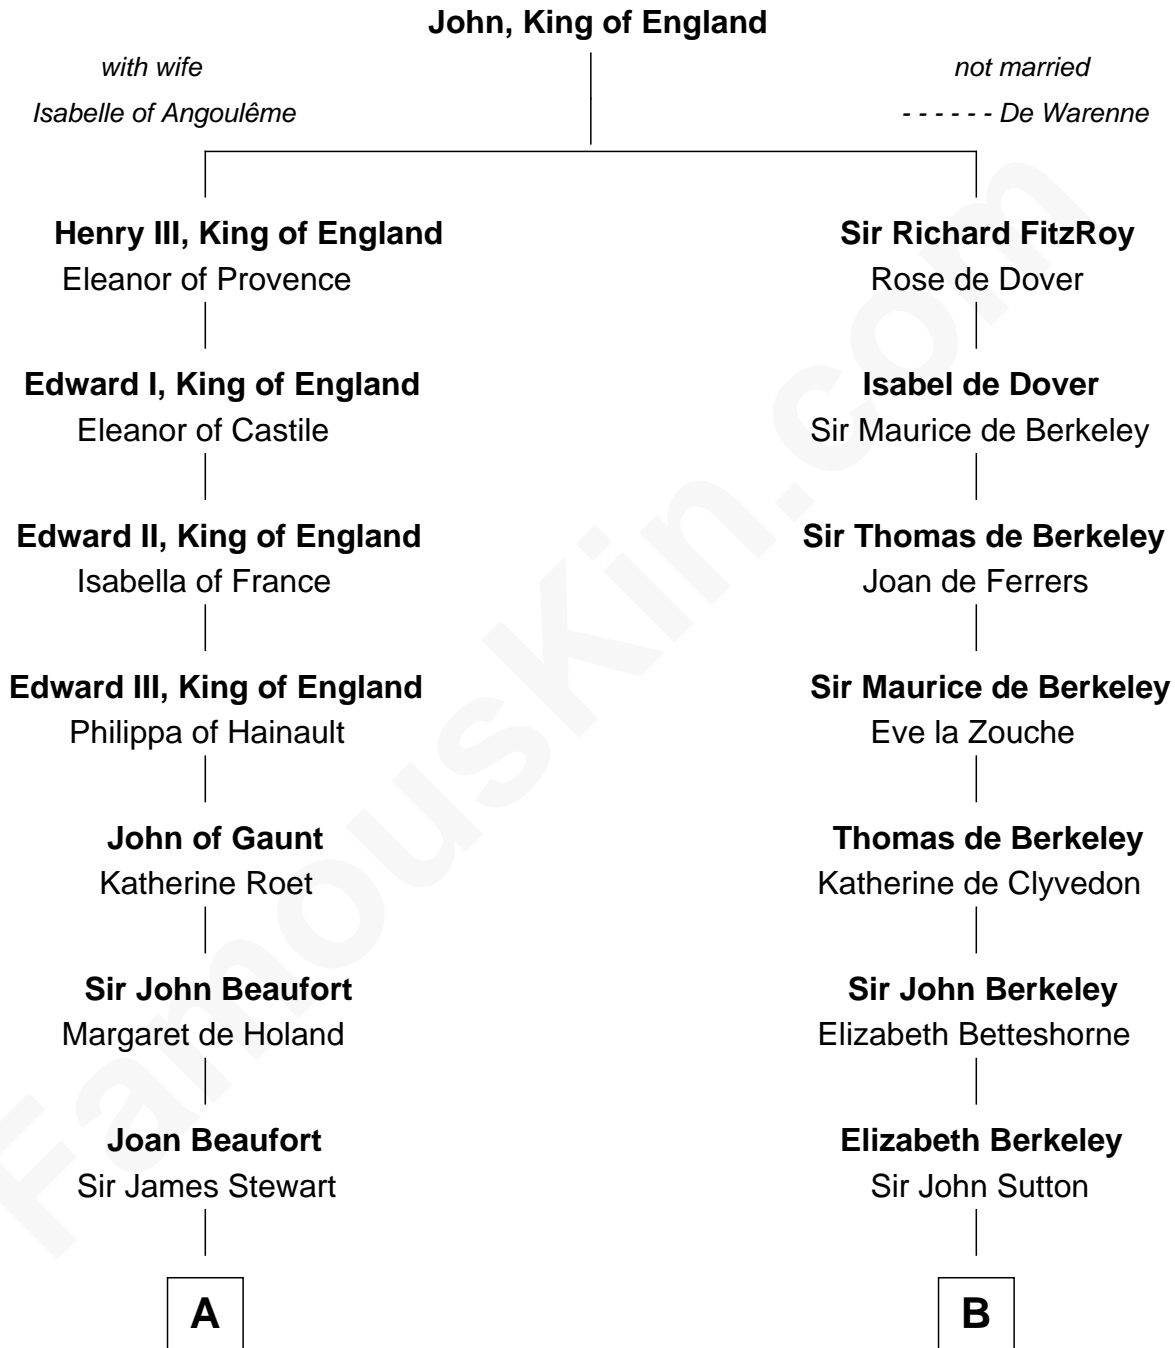

FamousKin.com Relationship Chart of

Helen Keller

Author and Activist

19th cousin 1 time removed of

Milton Bradley

Founder, Milton Bradley Company

C

Mary Fairfax Moore

David Keller

Arthur Henley Keller

Kate Adams

Helen Keller

Author and Activist

D

Oliver Smith Lyford

Elizabeth Johnson