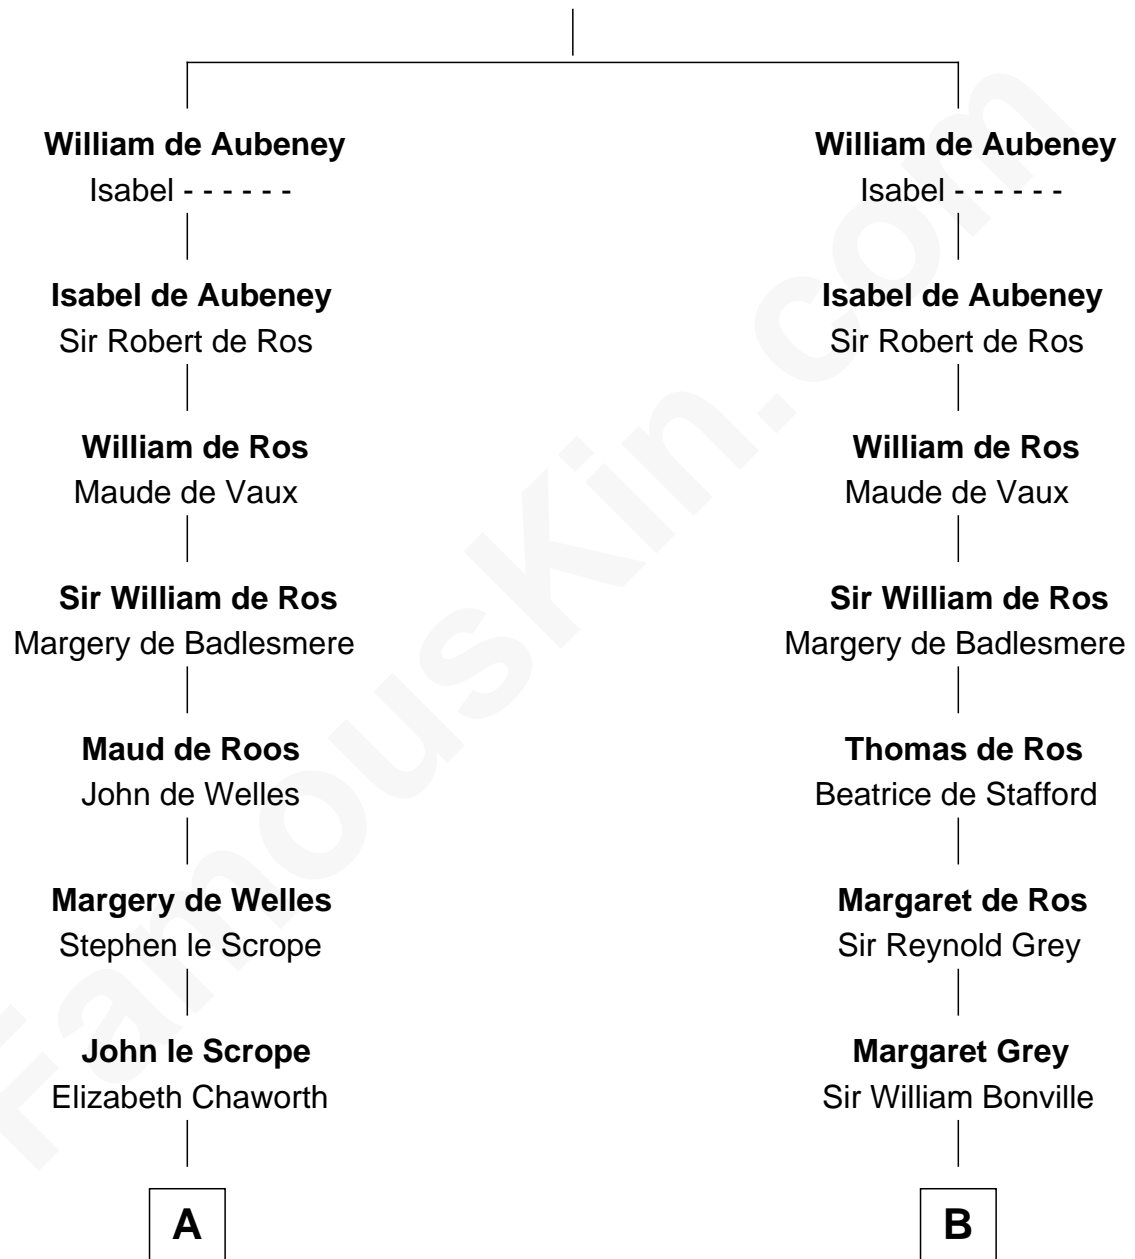

# FamousKin.com Relationship Chart of

**Helen Keller**

*Author and Activist*

20th cousin 1 time removed of

**Milton Bradley**

*Founder, Milton Bradley Company*

**William d'Aubenev**  
Margaret de Umfreville

**C**

**Col. Alexander Spotswood Moore**

Elizabeth Aylett

**Mary Fairfax Moore**

David Keller

**Arthur Henley Keller**

Kate Adams

**Helen Keller**

*Author and Activist*

**D**

**Moses Lyford**

Mehitable Smith

**Oliver Smith Lyford**

Elizabeth Johnson

**Dudley Lyford**

Betsey Smith