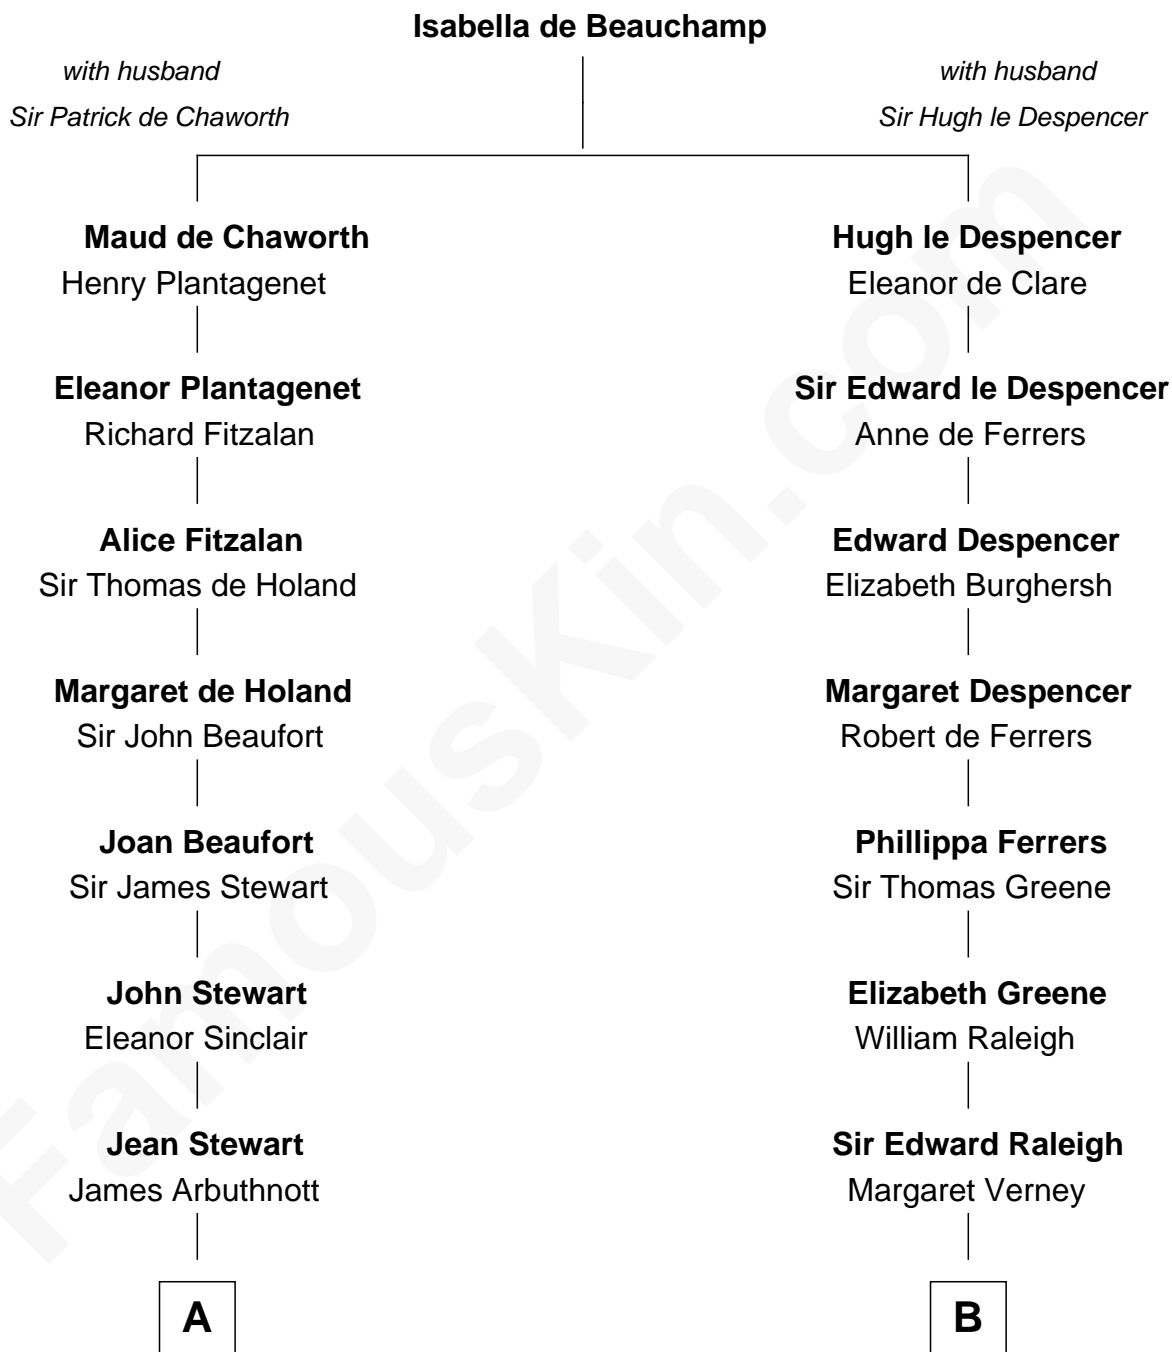

FamousKin.com

Relationship Chart of

Helen Keller

Author and Activist

17th cousin 2 times removed of

Stephen A. Douglas
Participated in Lincoln-Douglas Debates

C

Martha Arnold
Benajah Douglass

Dr. Stephen Arnold Douglass
Sarah Fiske

Stephen A. Douglas
[The Lincoln-Douglas Debates](#)

FamousKin.com