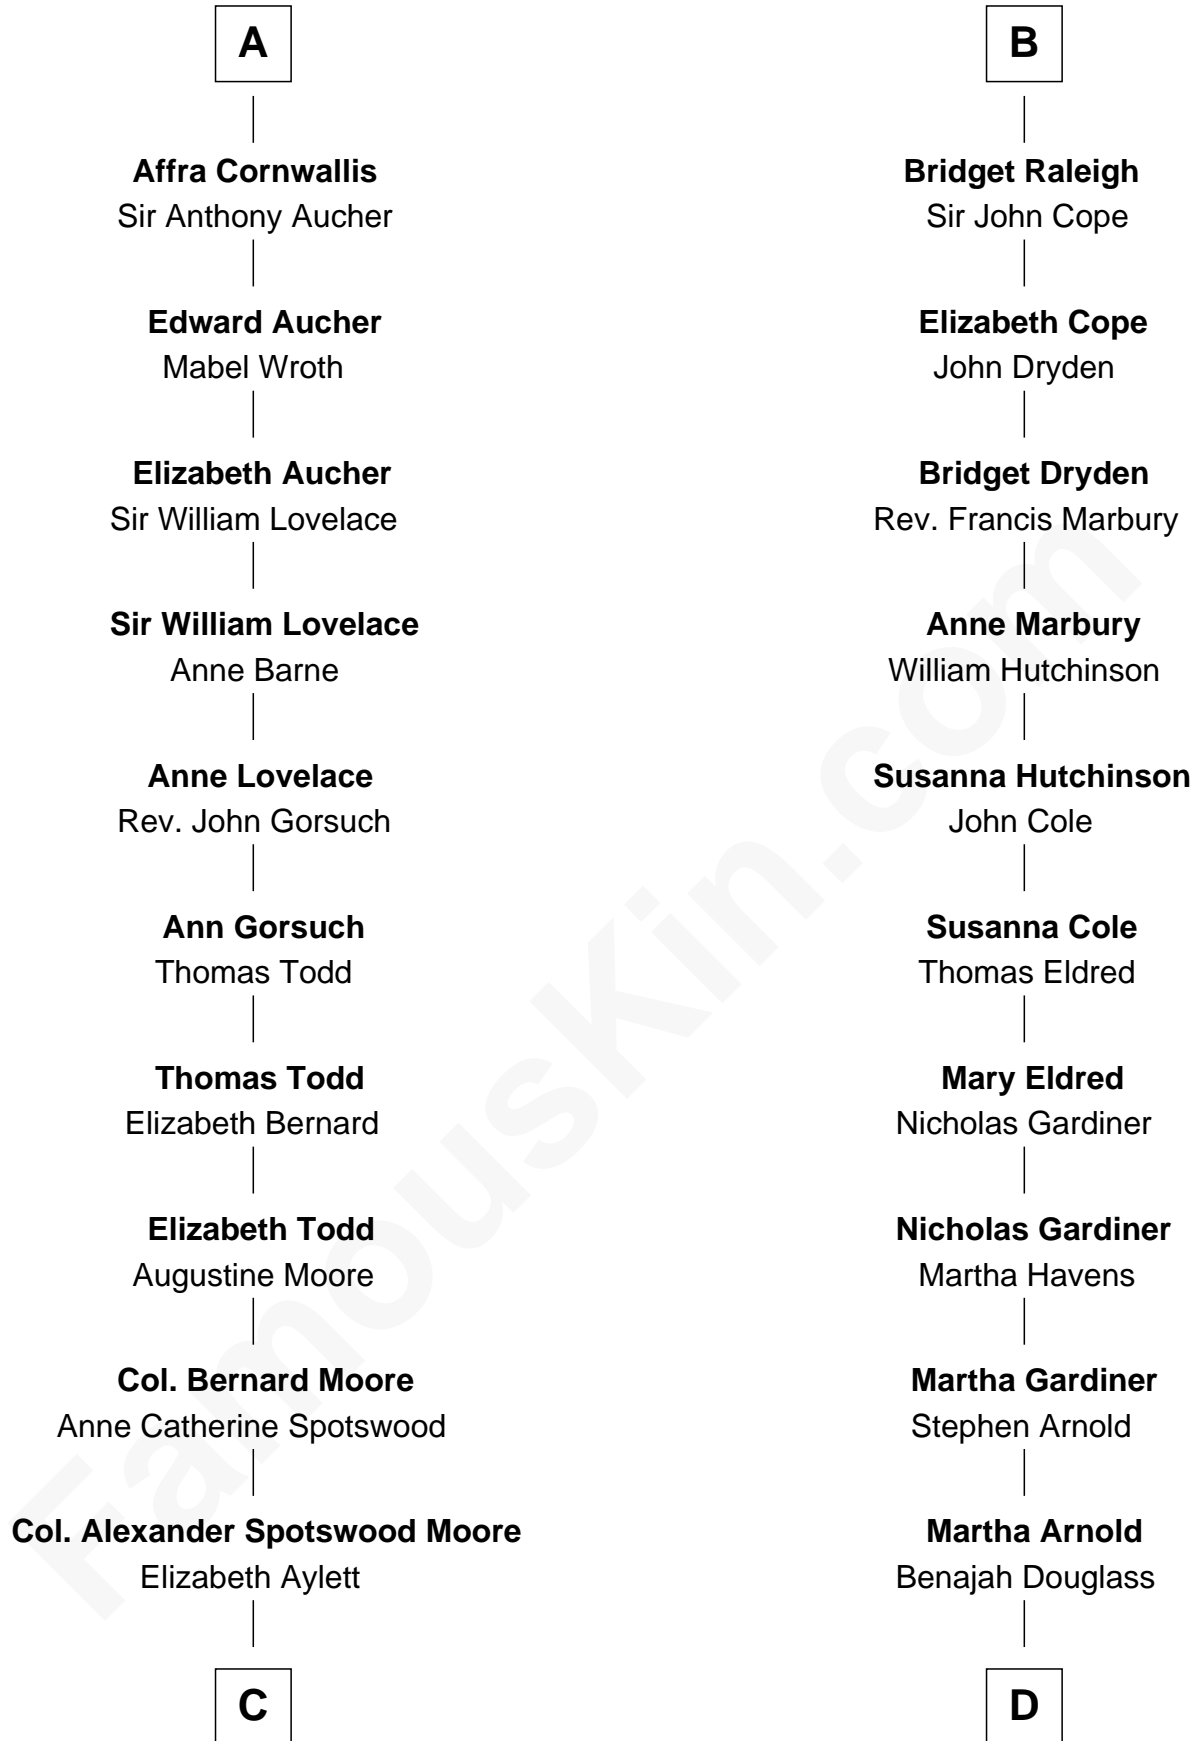

# FamousKin.com Relationship Chart of

**Helen Keller**

*Author and Activist*

18th cousin 1 time removed of

**Stephen A. Douglas**

*Participated in Lincoln-Douglas Debates*

**Hugh le Despencer**

Eleanor de Clare

**Anne Pashley**

Edward Tyrrell

**Philippa Tyrrell**

Thomas Cornwallis

**Sir William Cornwallis**

Elizabeth Stanford

**A**

**Sir Edward le Despencer**

Anne de Ferrers

**Edward Despencer**

Elizabeth Burghersh

**Margaret Despencer**

Robert de Ferrers

**Phillippa Ferrers**

Sir Thomas Greene

**Elizabeth Greene**

William Raleigh

**Sir Edward Raleigh**

Margaret Verney

**Sir Edward Raleigh**

Anne Chamberlayne

**B**

FamousKin.com