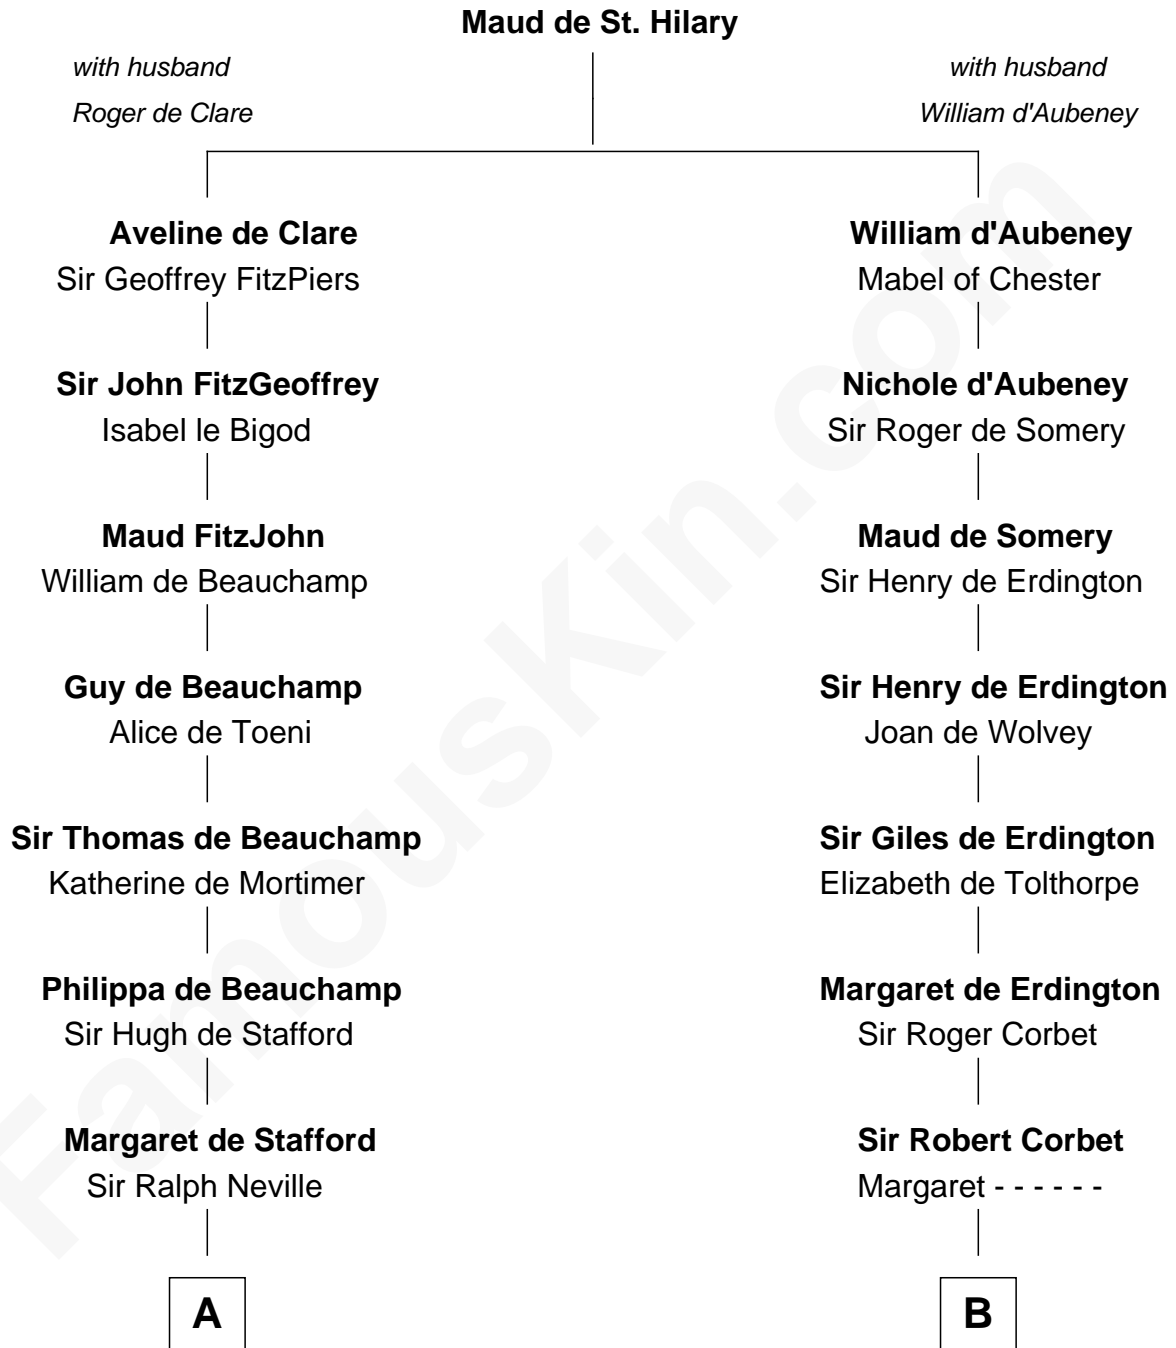

# FamousKin.com Relationship Chart of

**Helen Keller**

*Author and Activist*

21st cousin of

**John Davis Long**

*32nd Governor of Massachusetts*

**C**

**Col. Bernard Moore**  
Anne Catherine Spotswood

**Col. Alexander Spotswood Moore**  
Elizabeth Aylett

**Mary Fairfax Moore**  
David Keller

**Arthur Henley Keller**  
Kate Adams

**Helen Keller**  
*Author and Activist*

**D**

**Simon Davis**  
Hannah Gates