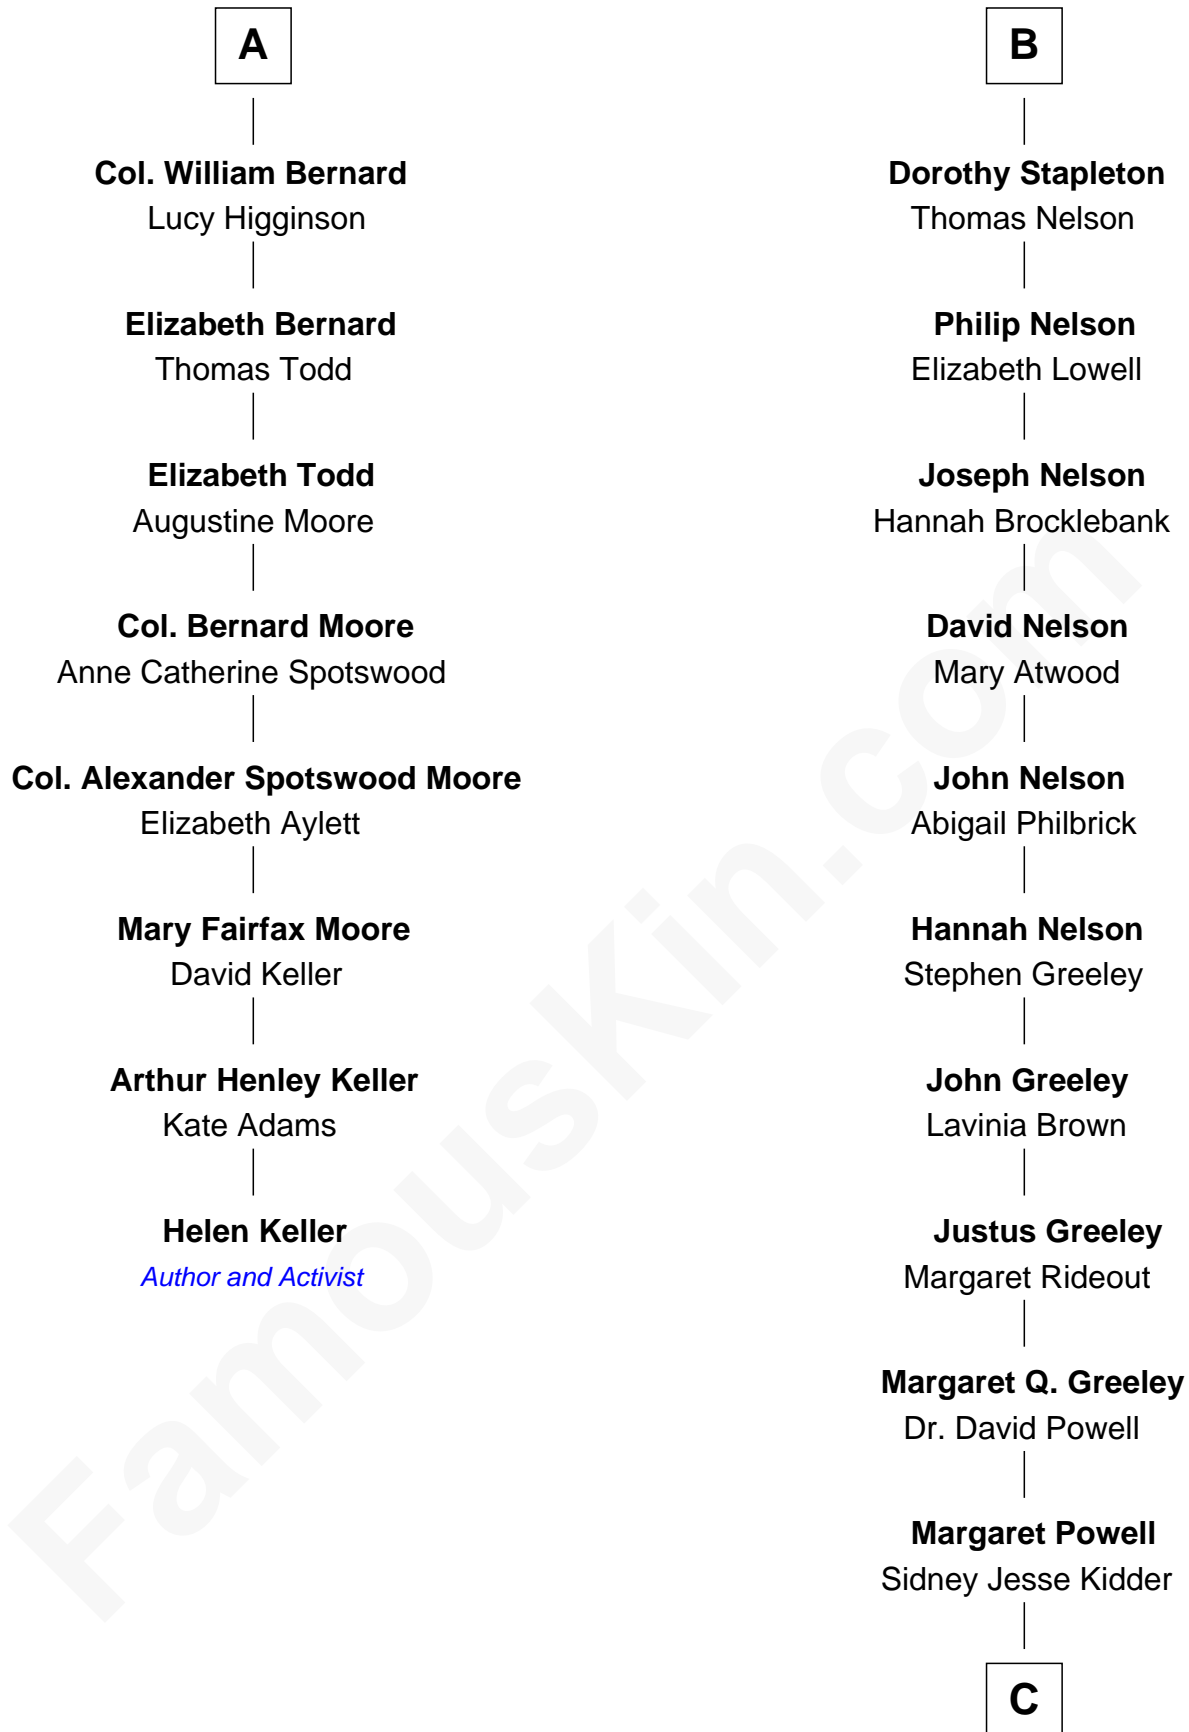

# FamousKin.com Relationship Chart of

**Helen Keller**

*Author and Activist*

14th cousin 4 times removed of

**Margot Kidder**

*TV and Movie Actress*

**C**

**Kendall Kidder**  
Jocelyn Mary Wilson