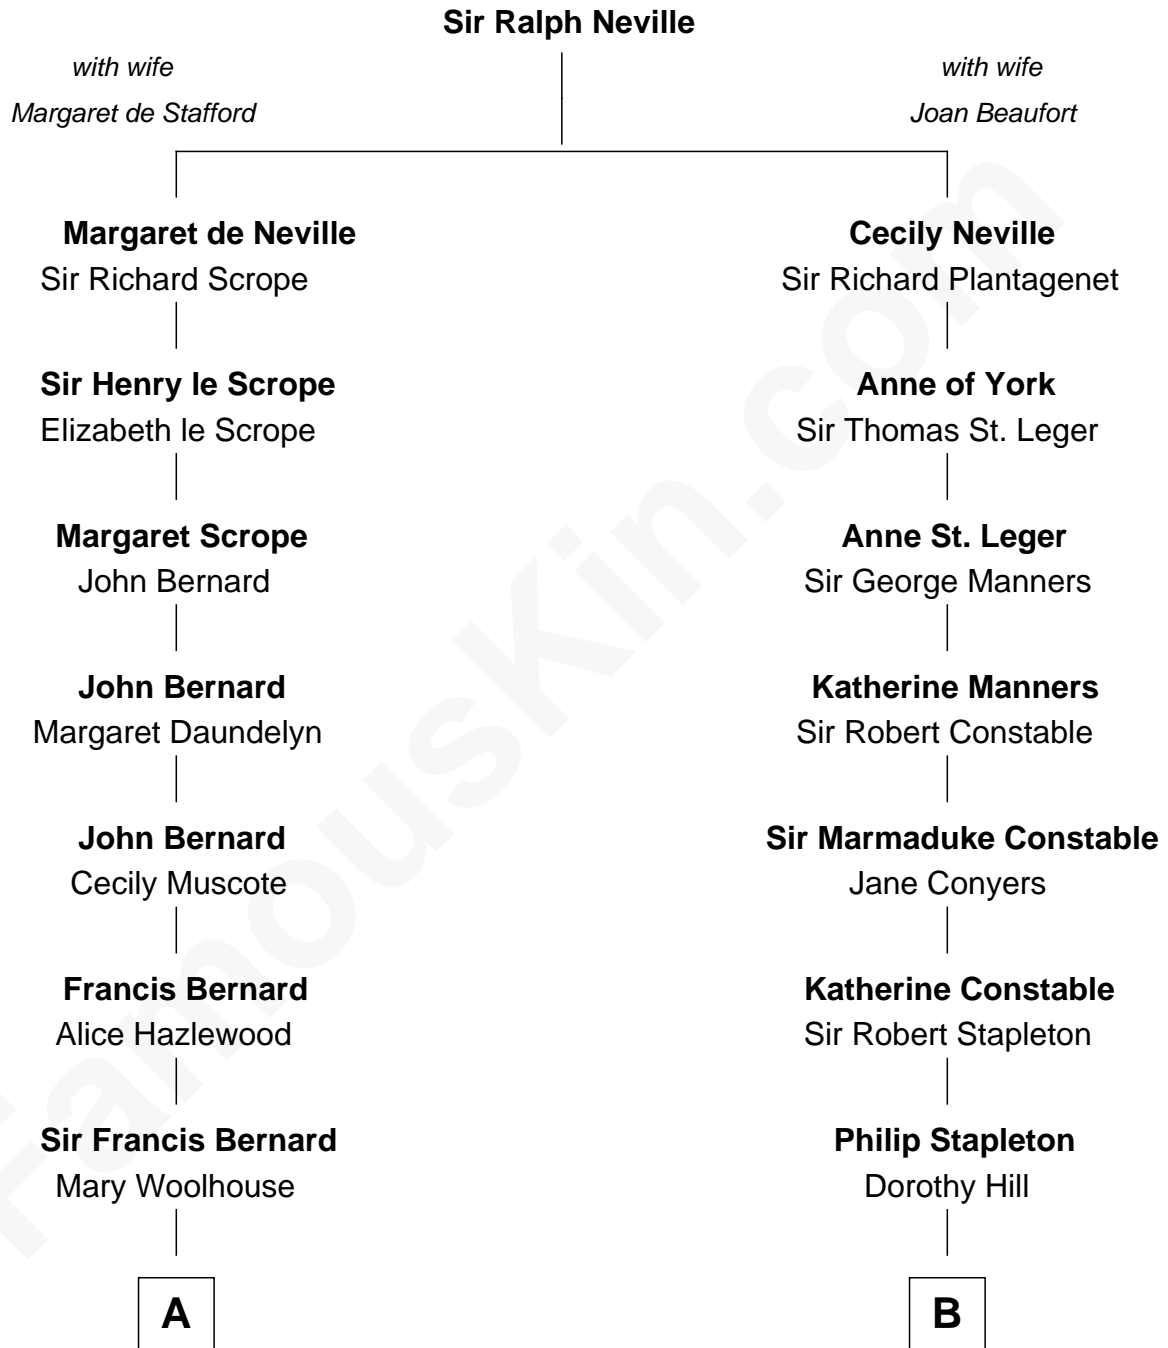

# FamousKin.com Relationship Chart of

**Helen Keller**

*Author and Activist*

14th cousin 4 times removed of

**Margot Kidder**

*TV and Movie Actress*

**C**

**Kendall Kidder**  
Jocelyn Mary Wilson

**Margot Kidder**  
*TV and Movie Actress*

FamousKin.com