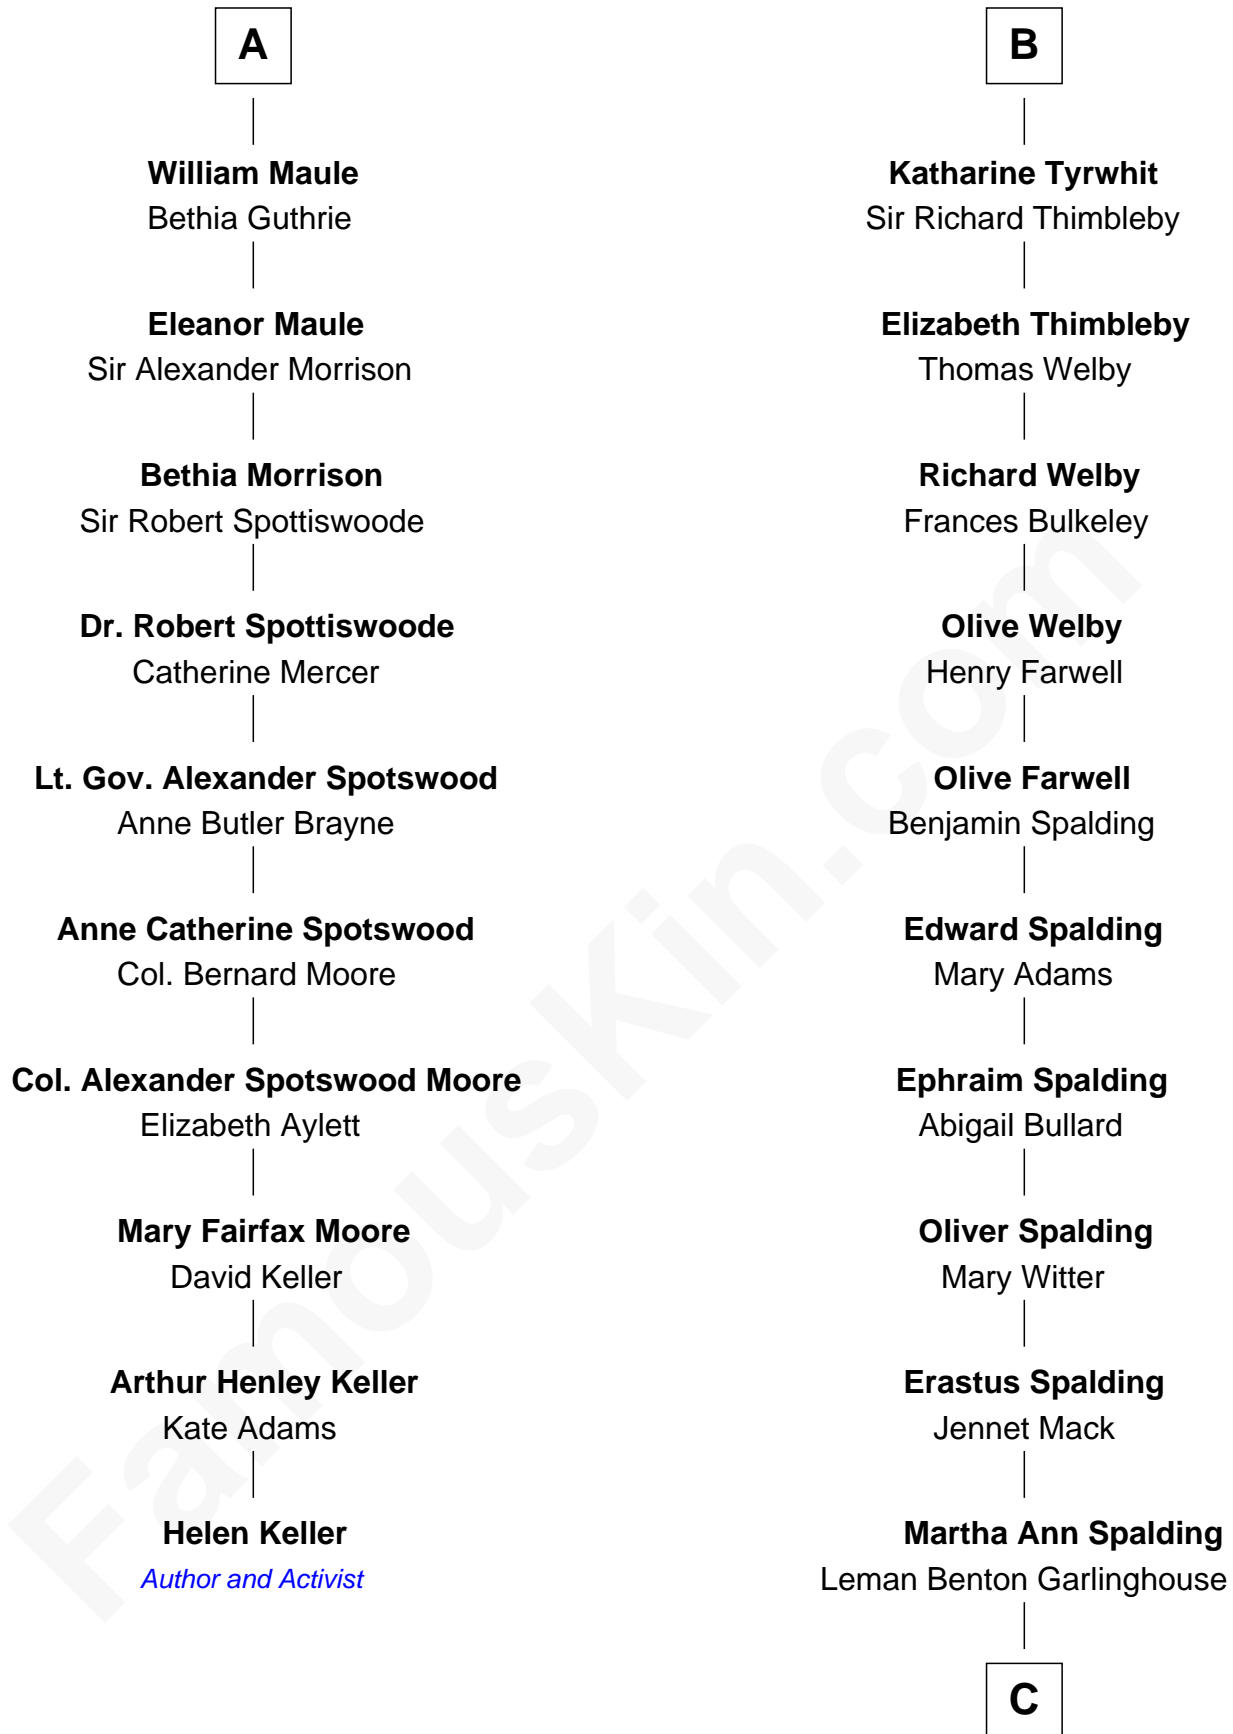

FamousKin.com Relationship Chart of

Helen Keller

Author and Activist

16th cousin 3 times removed of

Katharine Hepburn

Movie Actress

Sir Robert de Holland

Maude la Zouche

C

Caroline Garlinghouse
Alfred Augustus Houghton

Katharine Martha Houghton
Thomas Norval Hepburn

Katharine Hepburn
Movie Actress

FamousKin.com