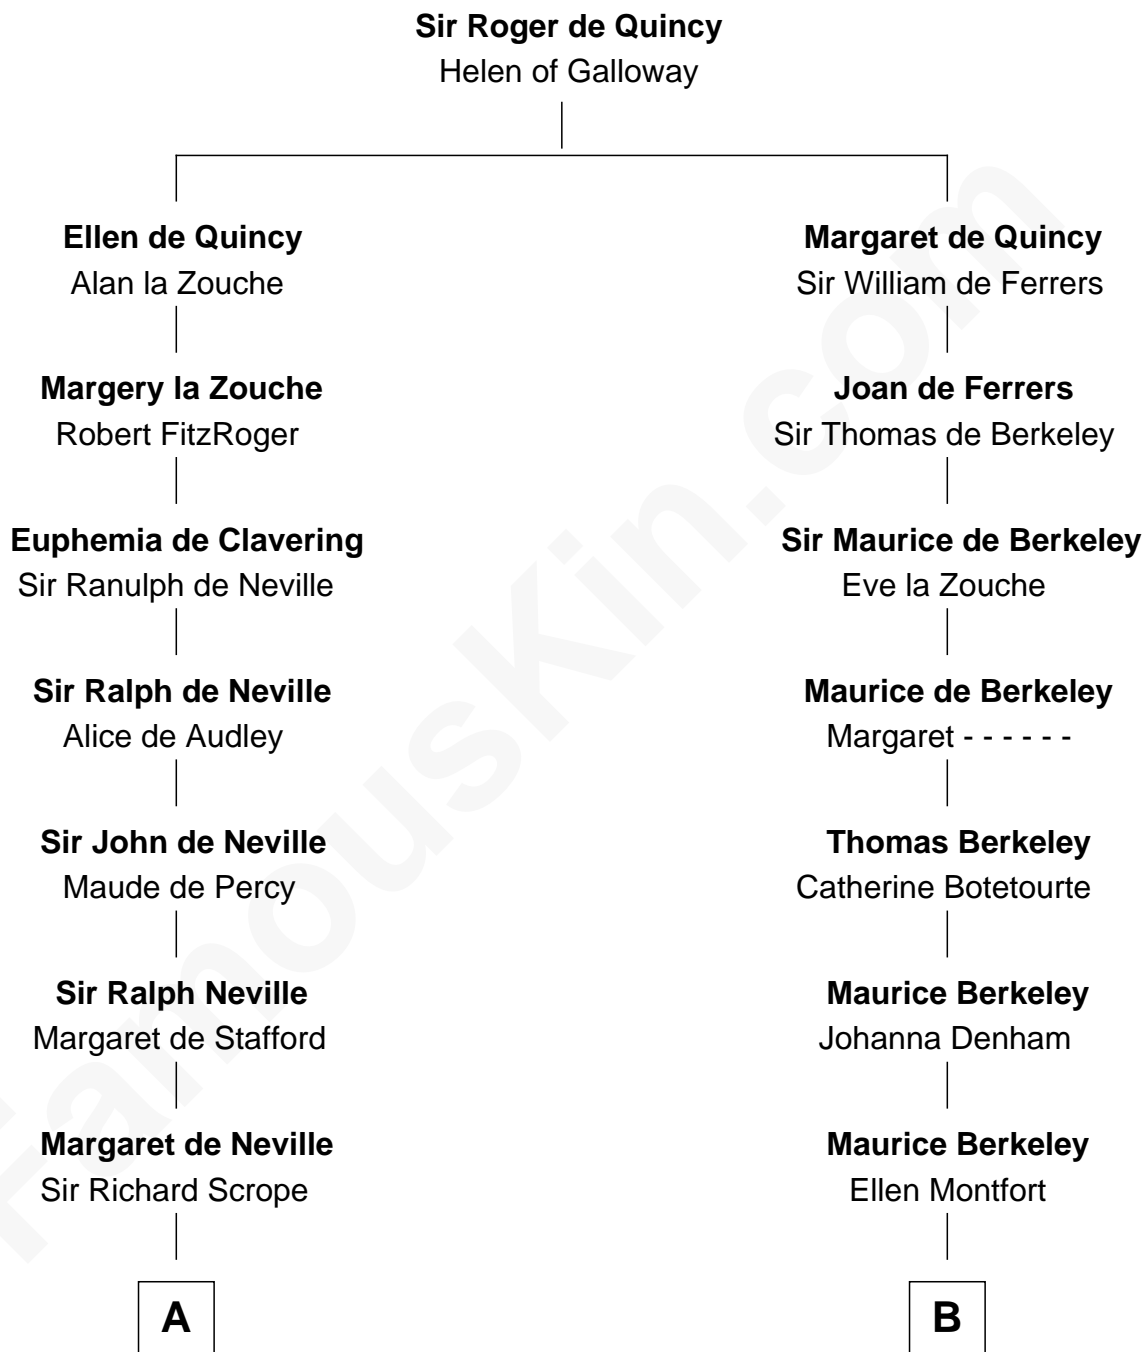

FamousKin.com

Relationship Chart of

Helen Keller

Author and Activist

20th cousin 1 time removed of

General Douglas MacArthur

U.S. Army - World War II

C

Col. Alexander Spotswood Moore

Elizabeth Aylett

Mary Fairfax Moore

David Keller

Arthur Henley Keller

Kate Adams

Helen Keller

Author and Activist