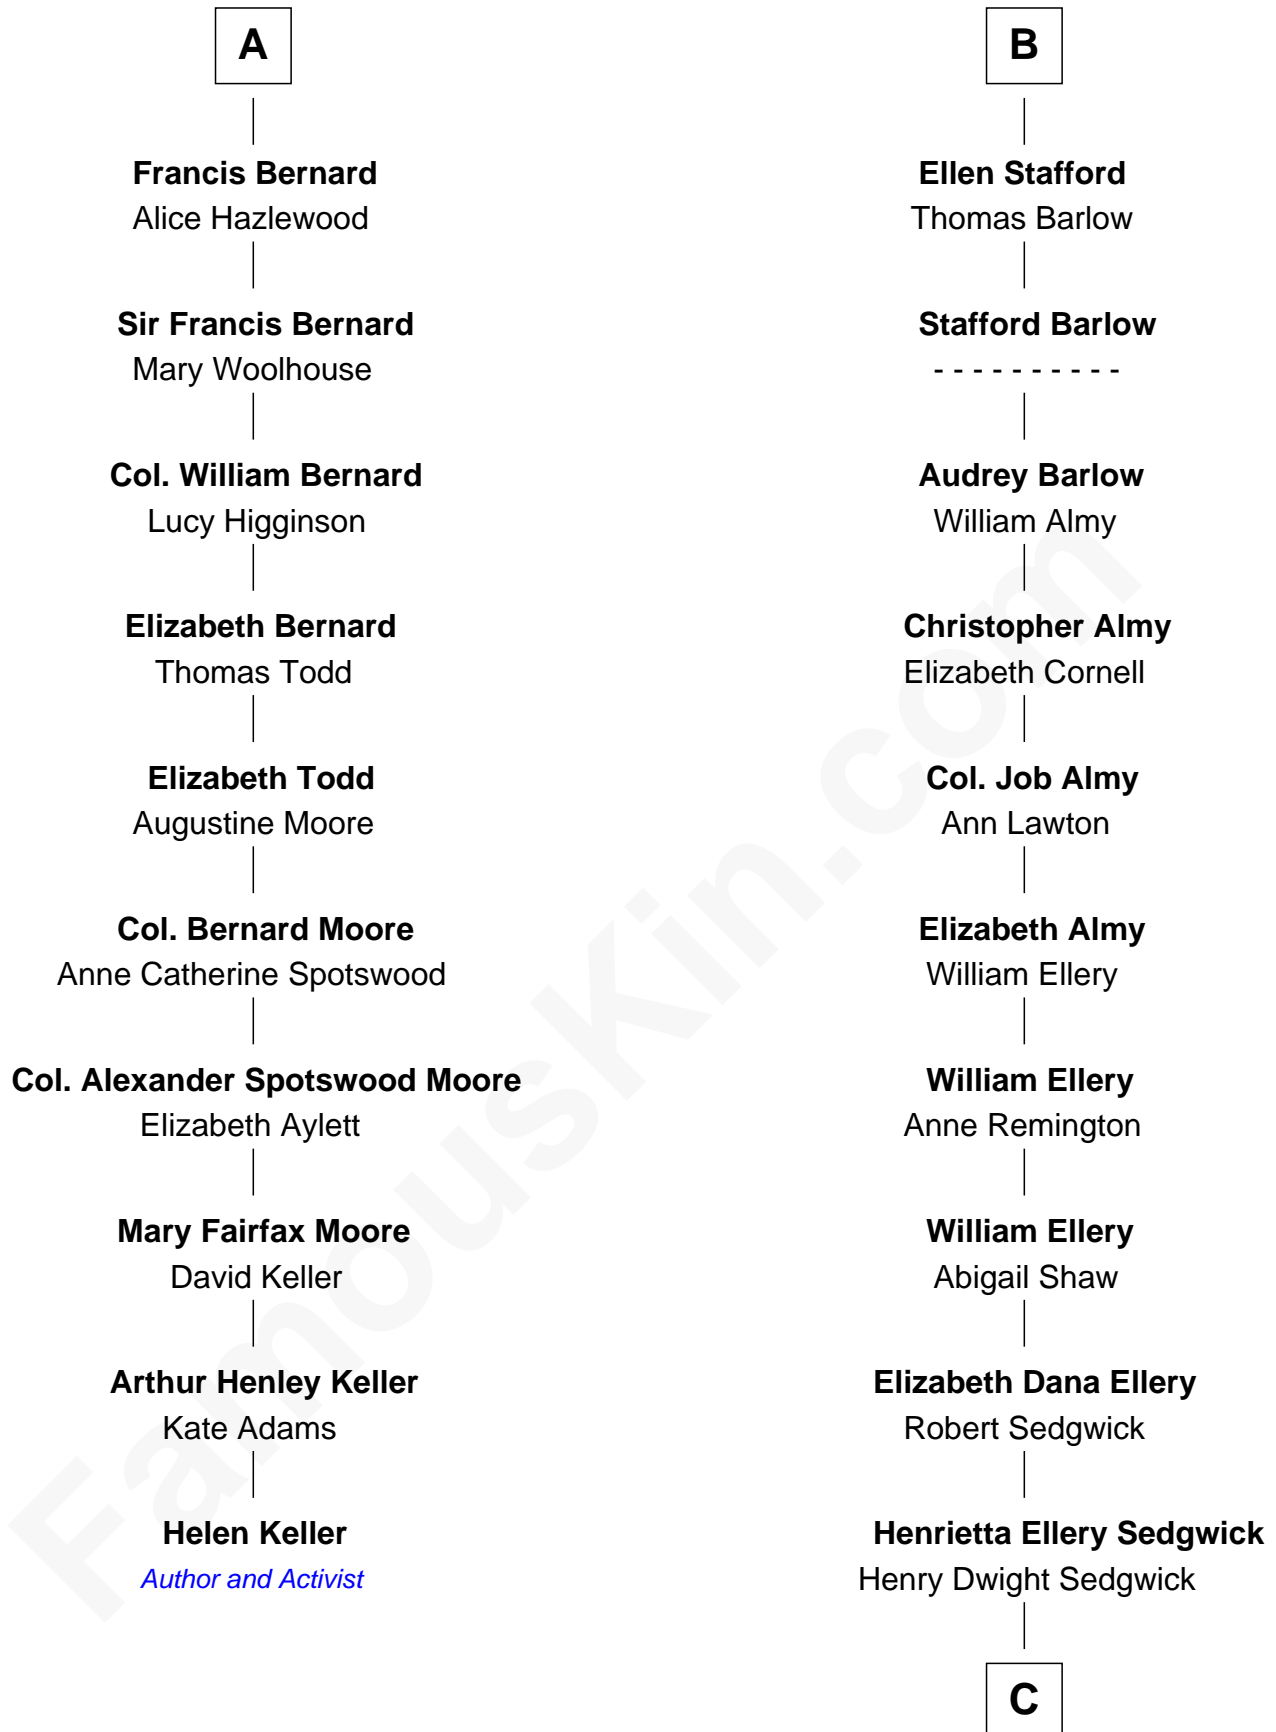

FamousKin.com
Relationship Chart of
Helen Keller
Author and Activist

16th cousin 4 times removed of

Kyra Sedgwick
TV and Movie Actress

C

Henry Dwight Sedgwick

Sarah May Minturn

Robert Minturn Sedgwick

Helen Peabody