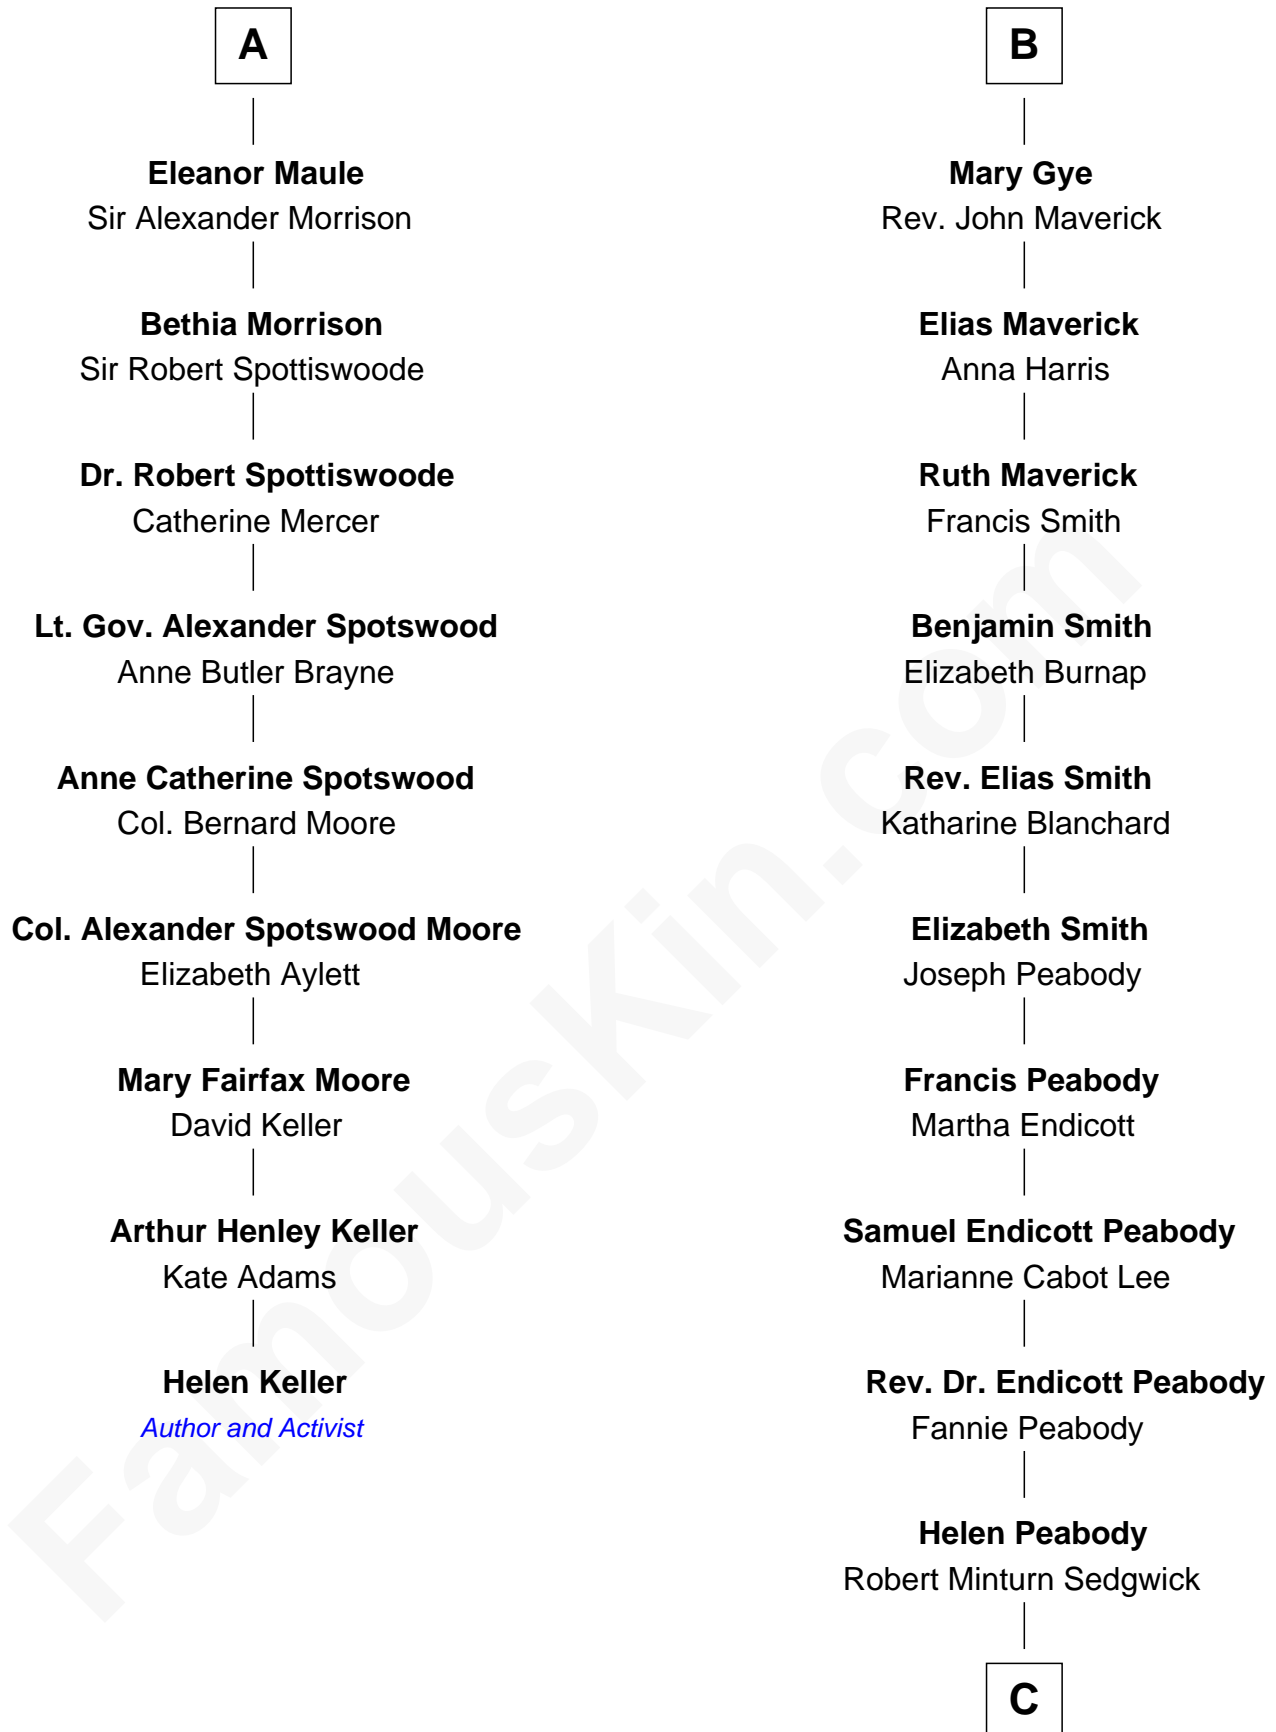

FamousKin.com Relationship Chart of

Helen Keller

Author and Activist

15th cousin 3 times removed of

Kyra Sedgwick

TV and Movie Actress

Richard Fitzalan
Eleanor Plantagenet

Alice Fitzalan
Sir Thomas de Holand

Margaret de Holand
Sir John Beaufort

Joan Beaufort
Sir James Stewart

John Stewart
Eleanor Sinclair

Jean Stewart
James Arbuthnott

Isabel Arbuthnott
Sir Robert Maule

William Maule
Bethia Guthrie

A

John Fitzalan
Eleanor Maltravers

Joan Fitzalan
Sir William Echyngam

Joan Echyngam
Sir John Bayntun

Henry Bayntun

Jane Bayntun
Thomas Prowse

Mary Prowse
John Gye

Robert Gye
Grace Dowrish

B

C