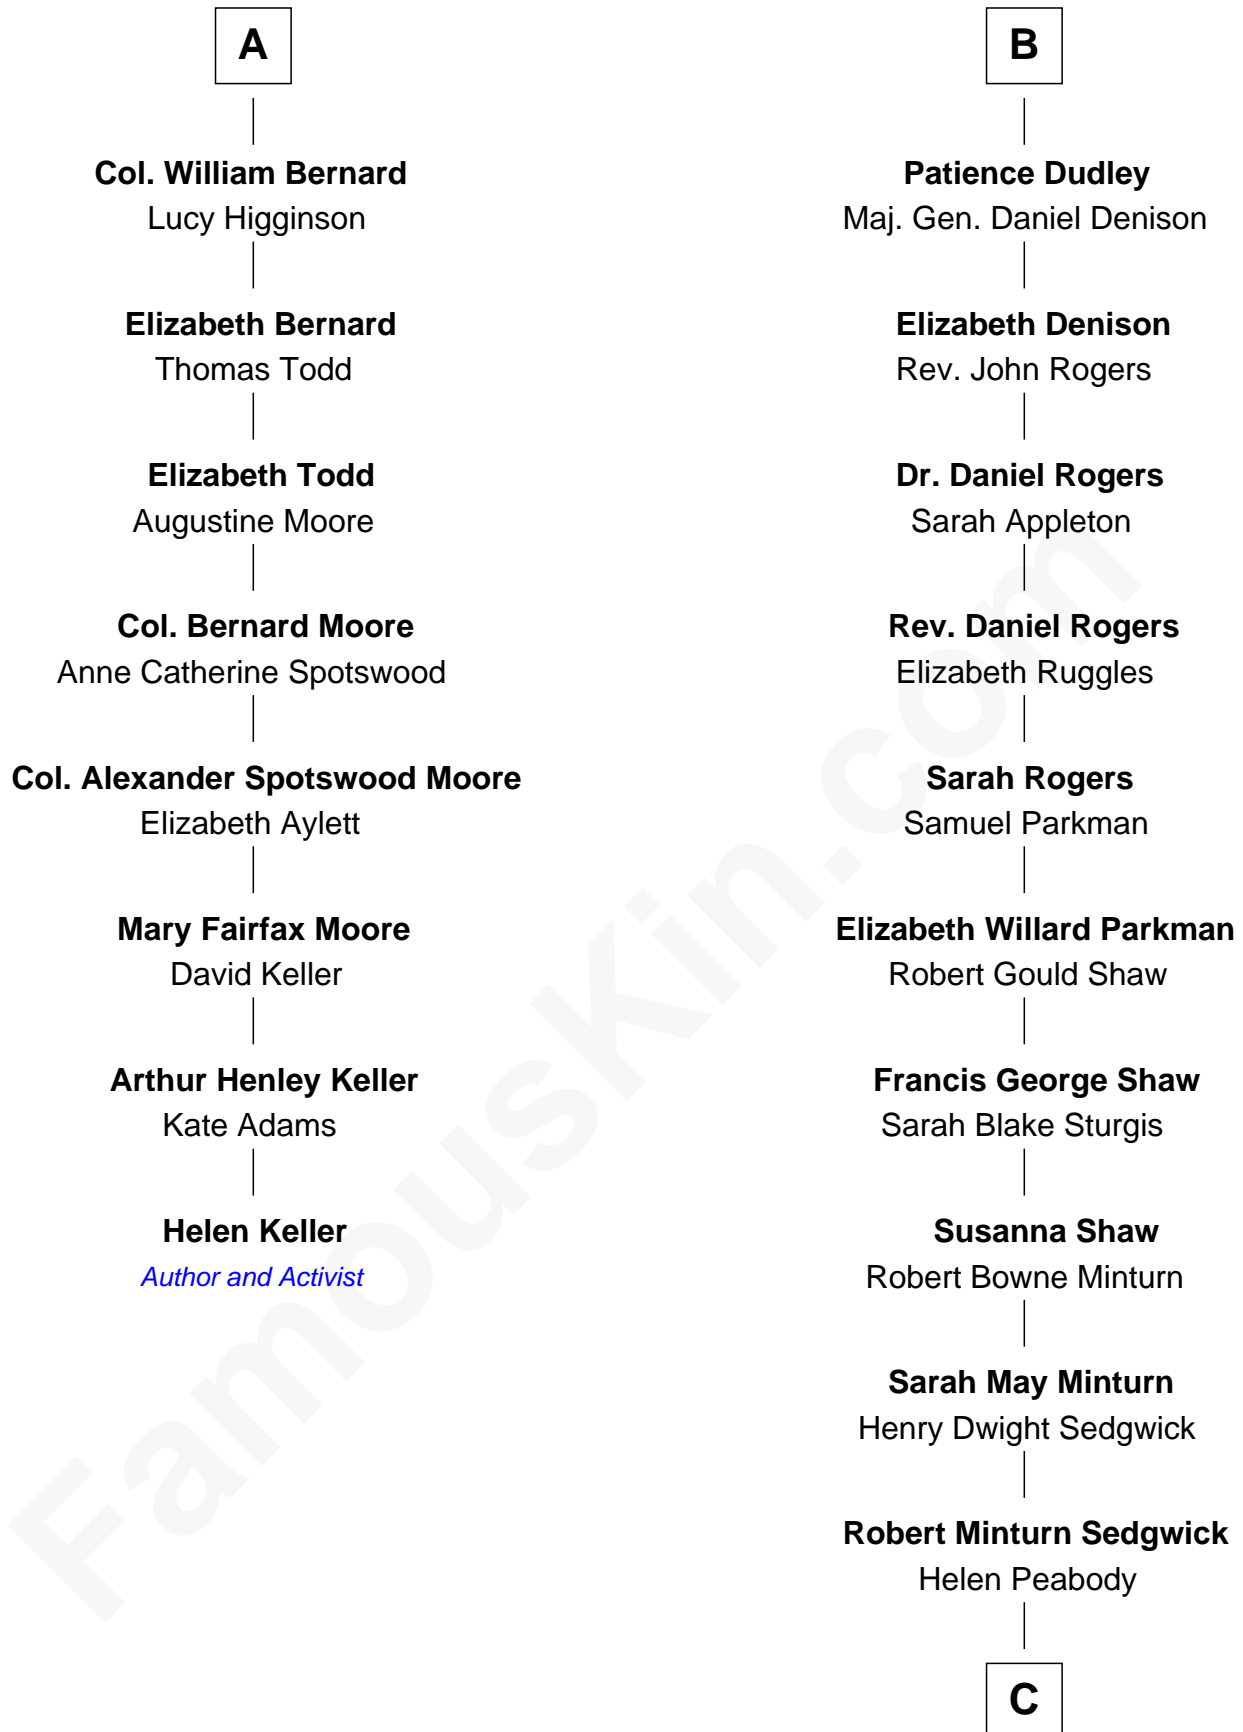

# FamousKin.com Relationship Chart of

**Helen Keller**

*Author and Activist*

14th cousin 4 times removed of

**Kyra Sedgwick**

*TV and Movie Actress*

C

Henry Dwight Sedgwick

Patricia Ann Rosenwald

Kyra Sedgwick

*TV and Movie Actress*

FamousKin.com