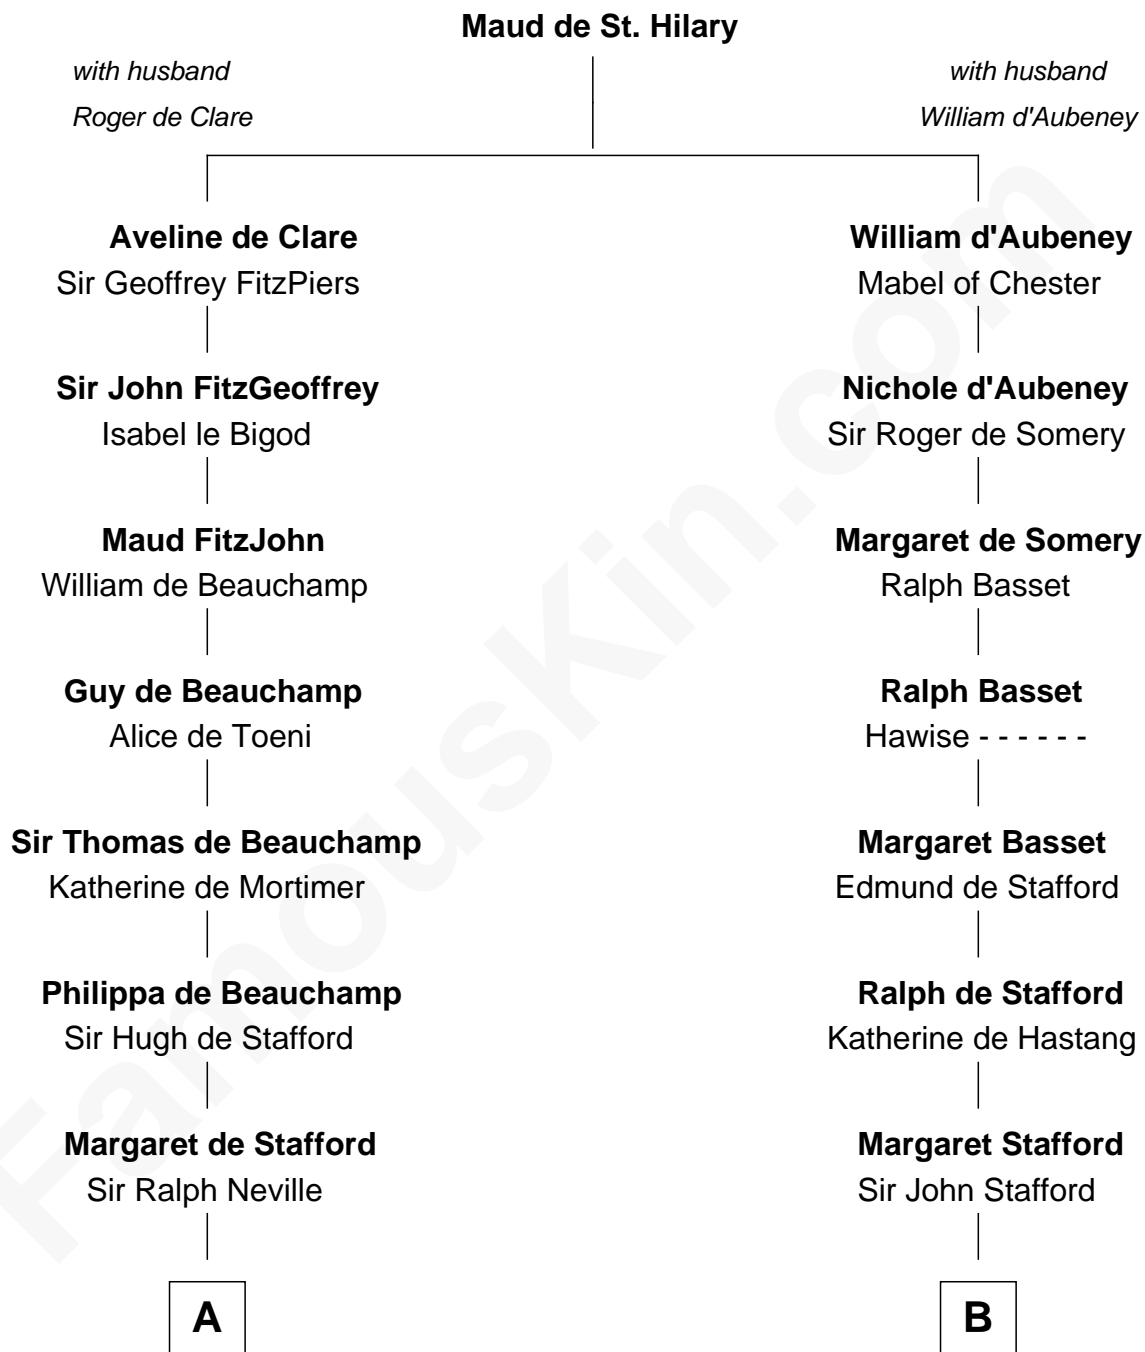

# FamousKin.com Relationship Chart of

**Helen Keller**

*Author and Activist*

19th cousin 2 times removed of

**William Ellery**

*Signer of the Declaration of Independence*

**C**

**Col. Bernard Moore**  
Anne Catherine Spotswood

**Col. Alexander Spotswood Moore**  
Elizabeth Aylett

**Mary Fairfax Moore**  
David Keller

**Arthur Henley Keller**  
Kate Adams

**Helen Keller**  
*Author and Activist*

**D**

**Col. Job Almy**  
Ann Lawton

**Elizabeth Almy**  
William Ellery

**William Ellery**  
*Signer of Declaration of Independence*

FamousKin.com