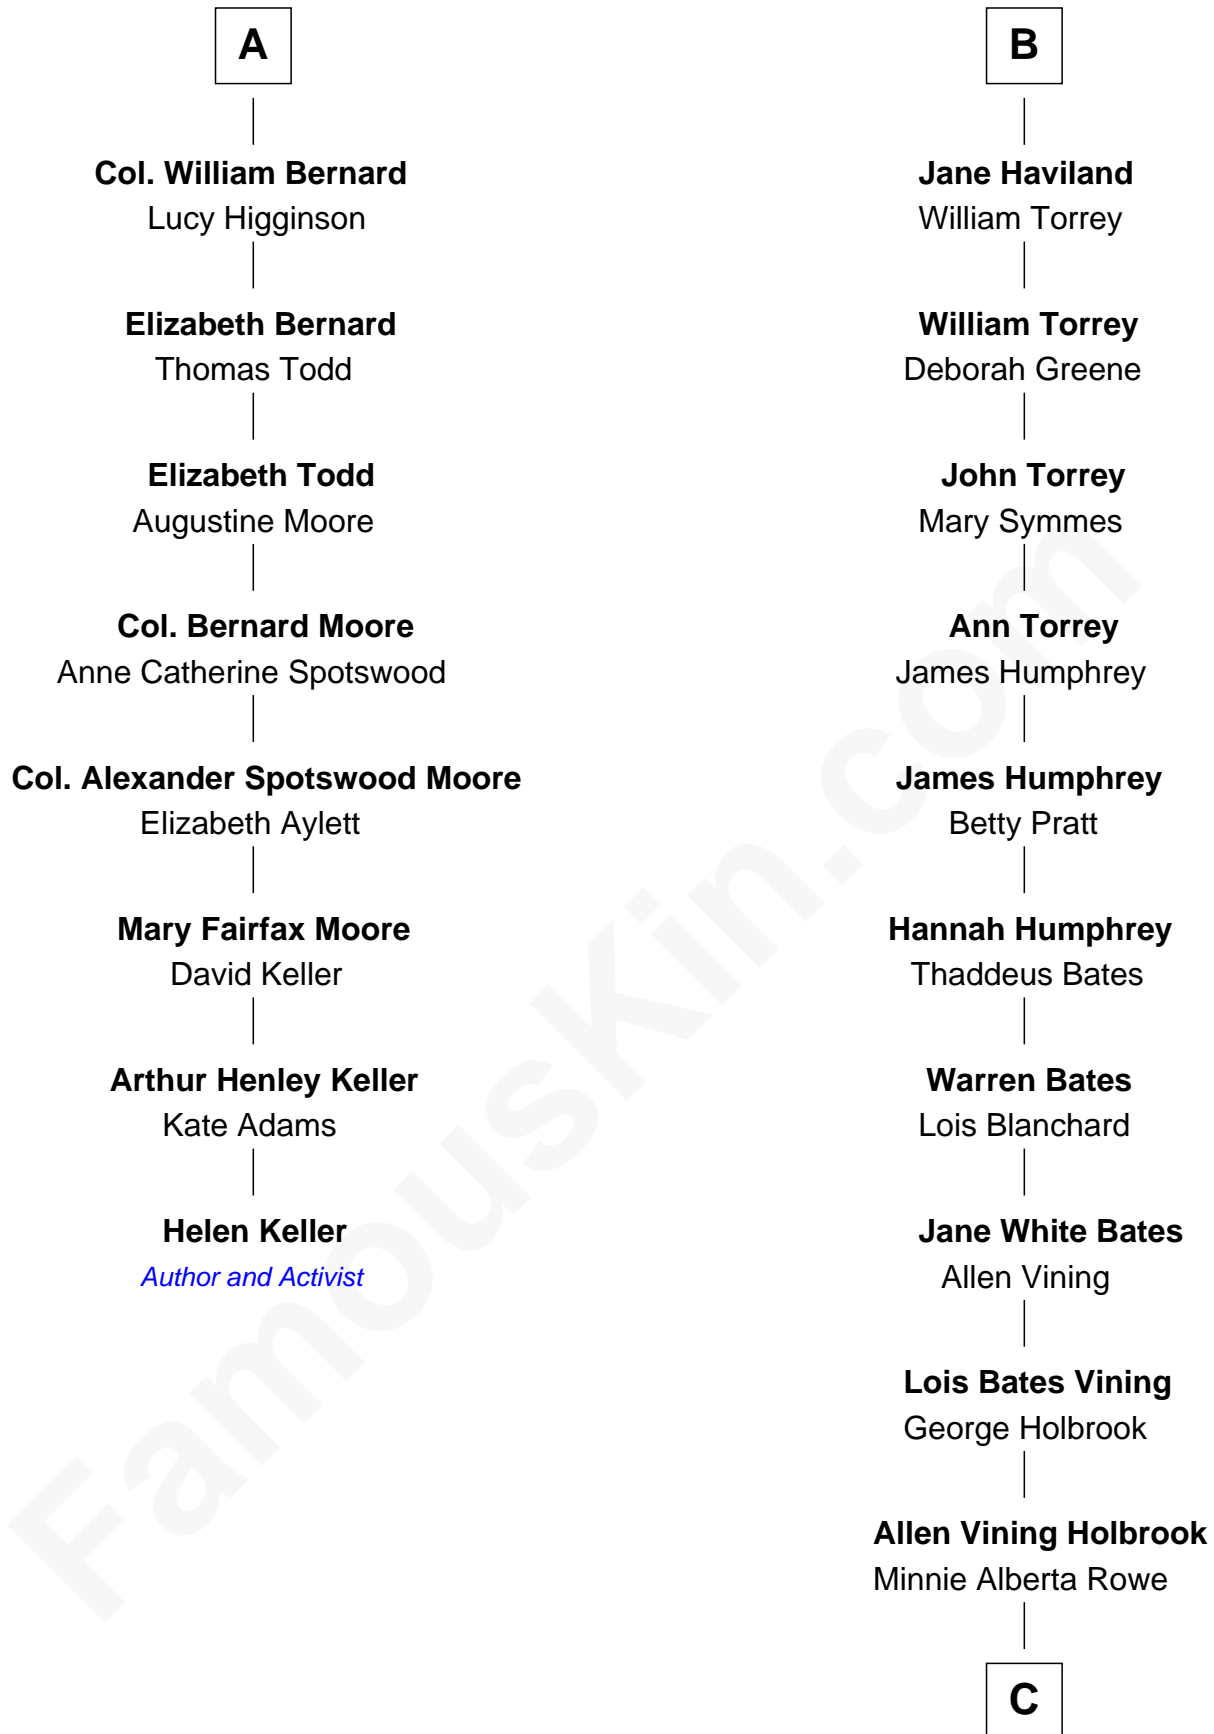

# FamousKin.com Relationship Chart of

**Helen Keller**

*Author and Activist*

14th cousin 4 times removed of

**Hal Holbrook**

*TV and Movie Actor*

**C**

|  
**Harold Rowe Holbrook**

Aileen R. Davenport

|  
**Hal Holbrook**

*TV and Movie Actor*

FamousKin.com