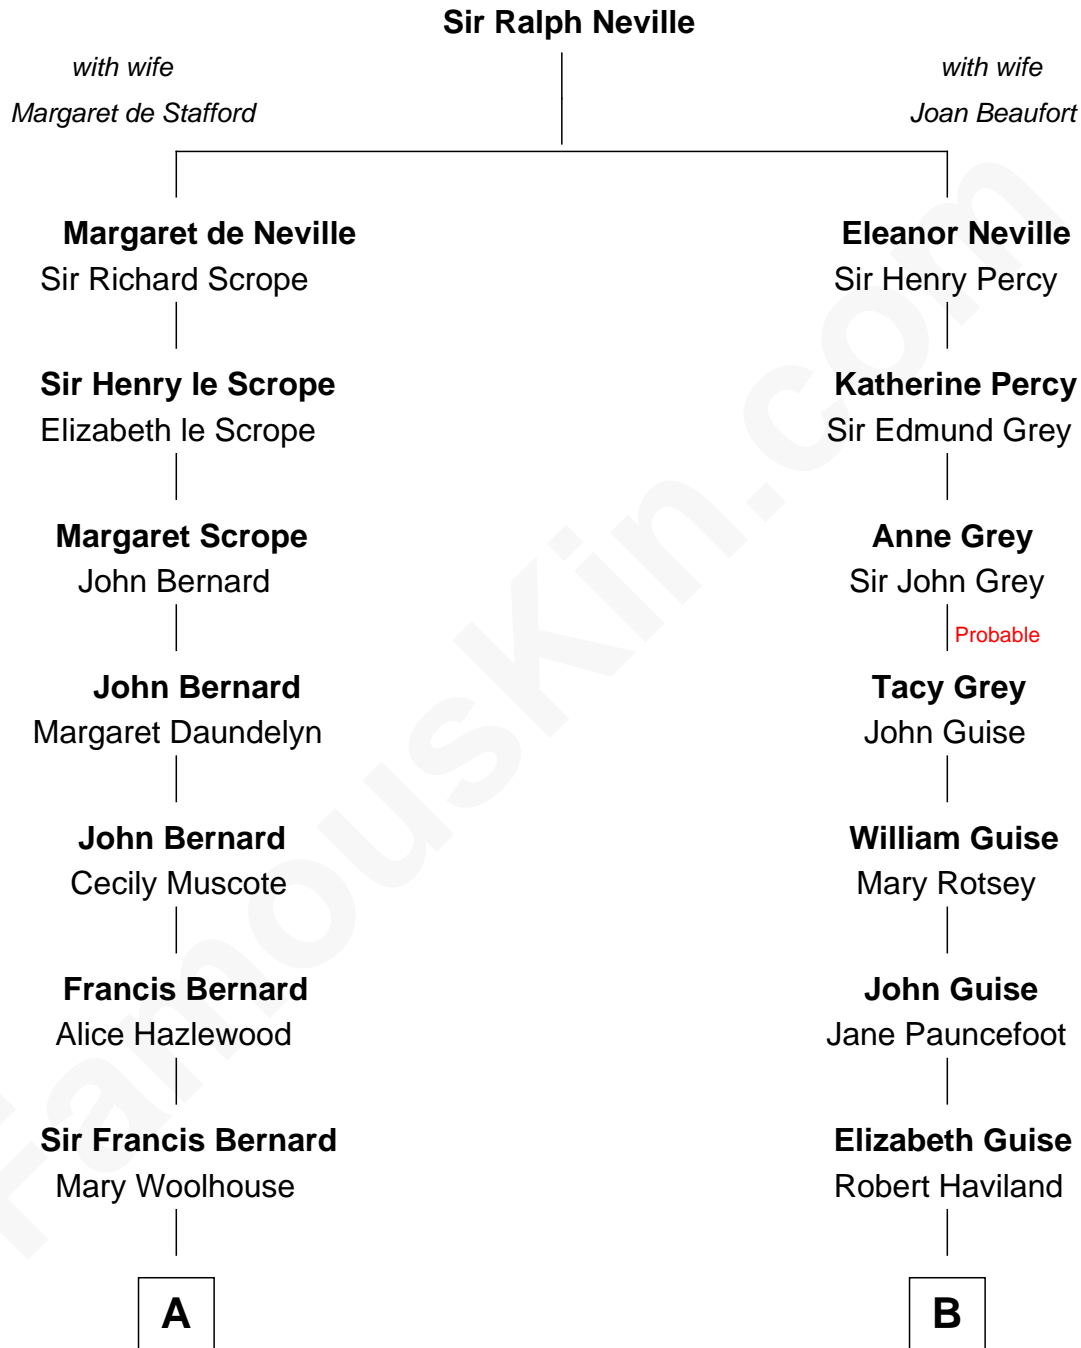

# FamousKin.com Relationship Chart of

**Helen Keller**

*Author and Activist*

14th cousin 4 times removed of

**Hal Holbrook**

*TV and Movie Actor*

**C**

|  
**Harold Rowe Holbrook**

Aileen R. Davenport

|  
**Hal Holbrook**

*TV and Movie Actor*

FamousKin.com