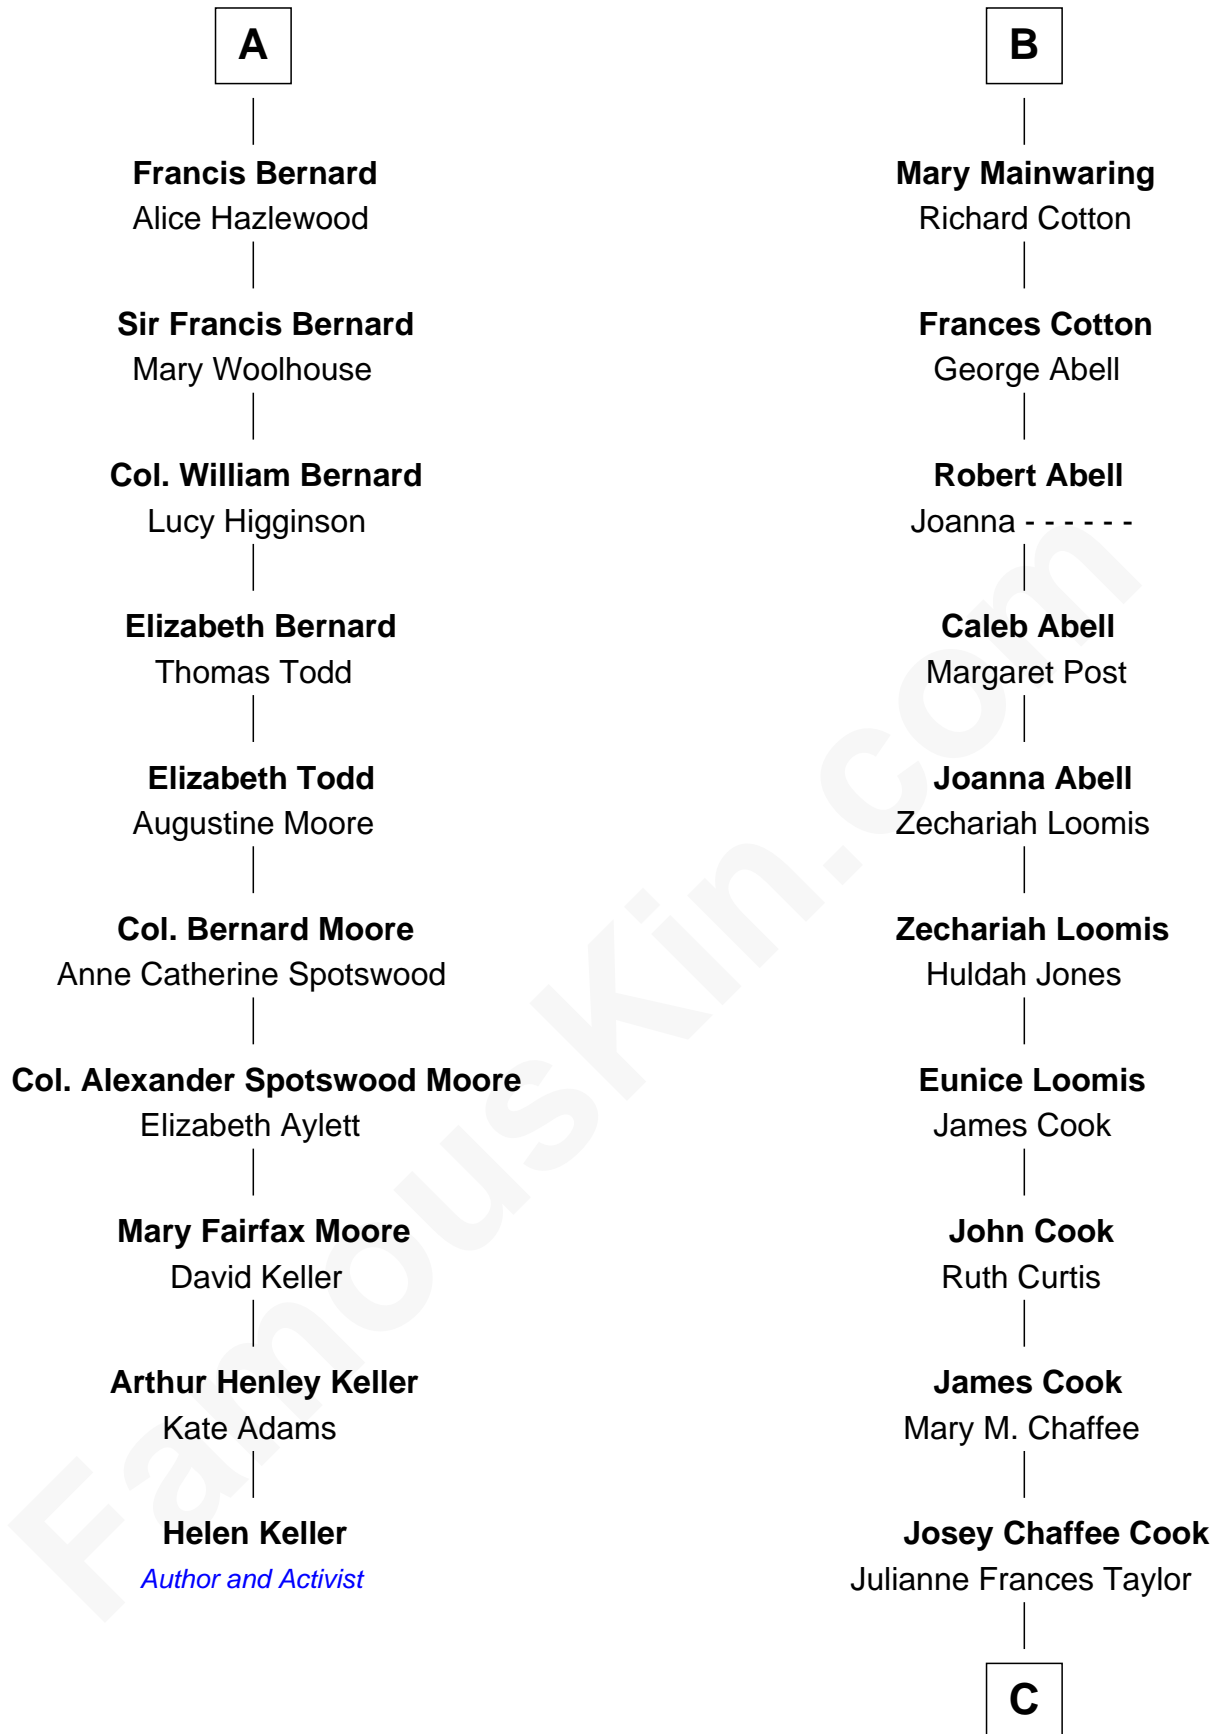

FamousKin.com

Relationship Chart of Helen Keller

Author and Activist

16th cousin 4 times removed of

Amber Stevens West

TV and Movie Actress

Sir Thomas de Beauchamp

Katherine de Mortimer

Joan Fitzalan

Joan Beauchamp

James Butler

Elizabeth Butler

John Talbot

Ann Talbot

Sir Henry Vernon

Elizabeth Vernon

Sir Robert Corbet

Dorothy Corbet

Sir Richard Mainwaring

Sir Arthur Mainwaring

Margaret Mainwaring

B

C

Frances Jemima Cook