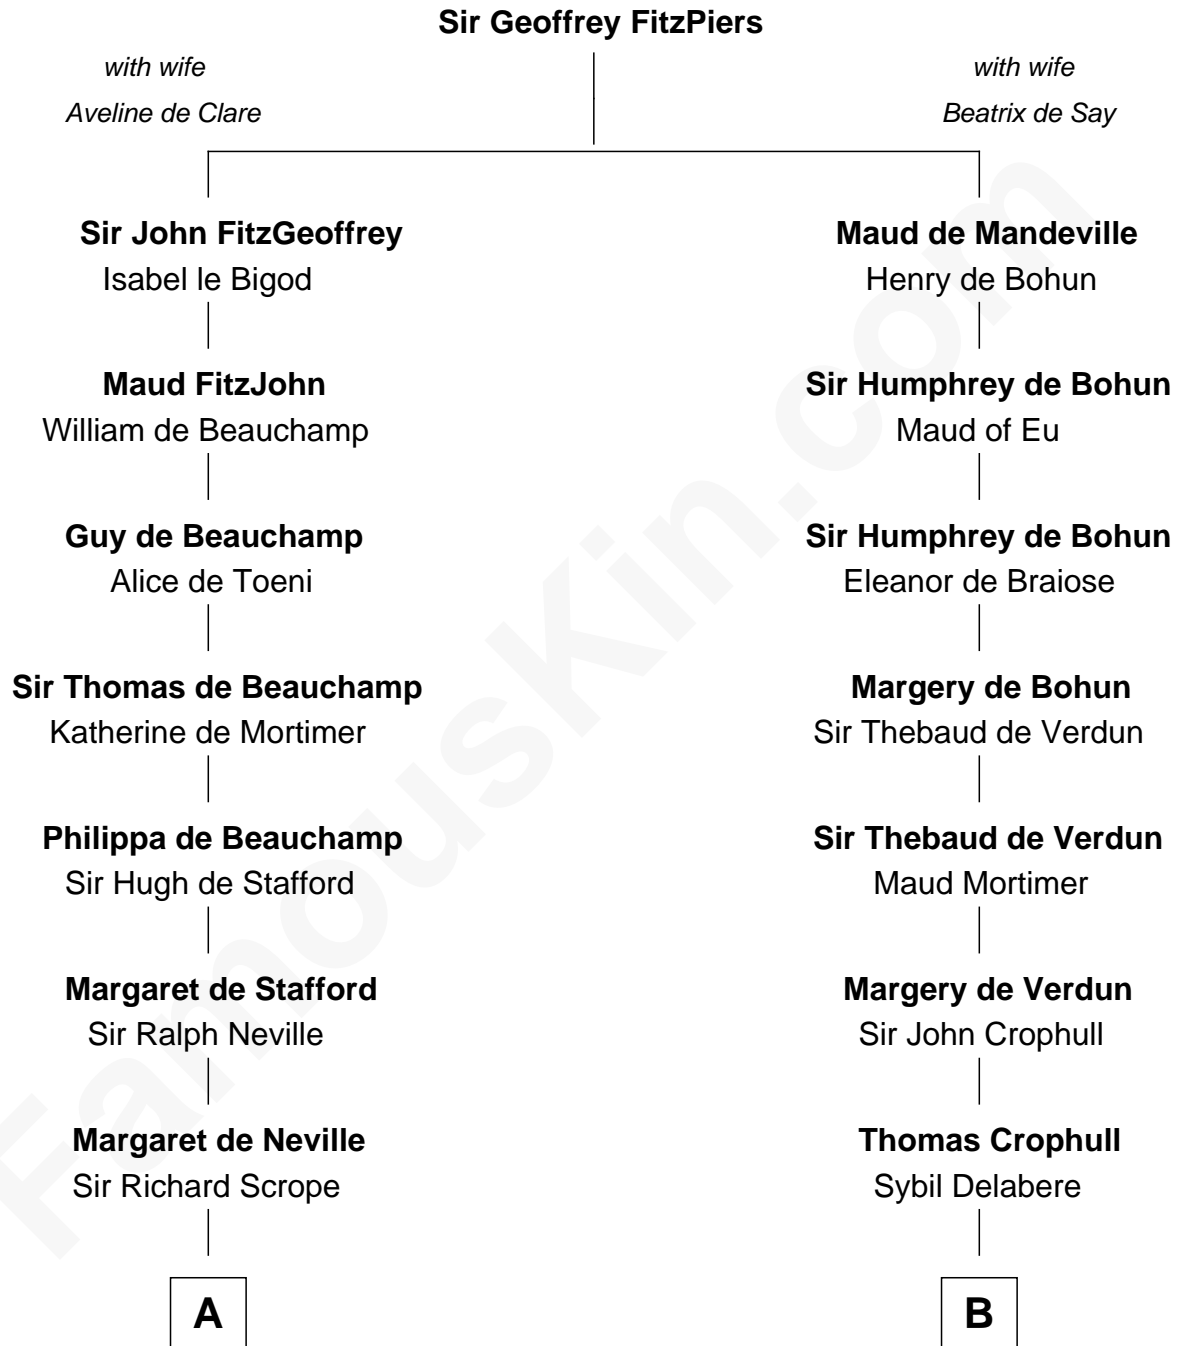

# FamousKin.com Relationship Chart of

**Helen Keller**

*Author and Activist*

20th cousin of

**Button Gwinnett**

*Signer of the Declaration of Independence*

**C**

**Col. Alexander Spotswood Moore**

Elizabeth Aylett

**Mary Fairfax Moore**

David Keller

**Arthur Henley Keller**

Kate Adams

**Helen Keller**

*Author and Activist*

**D**