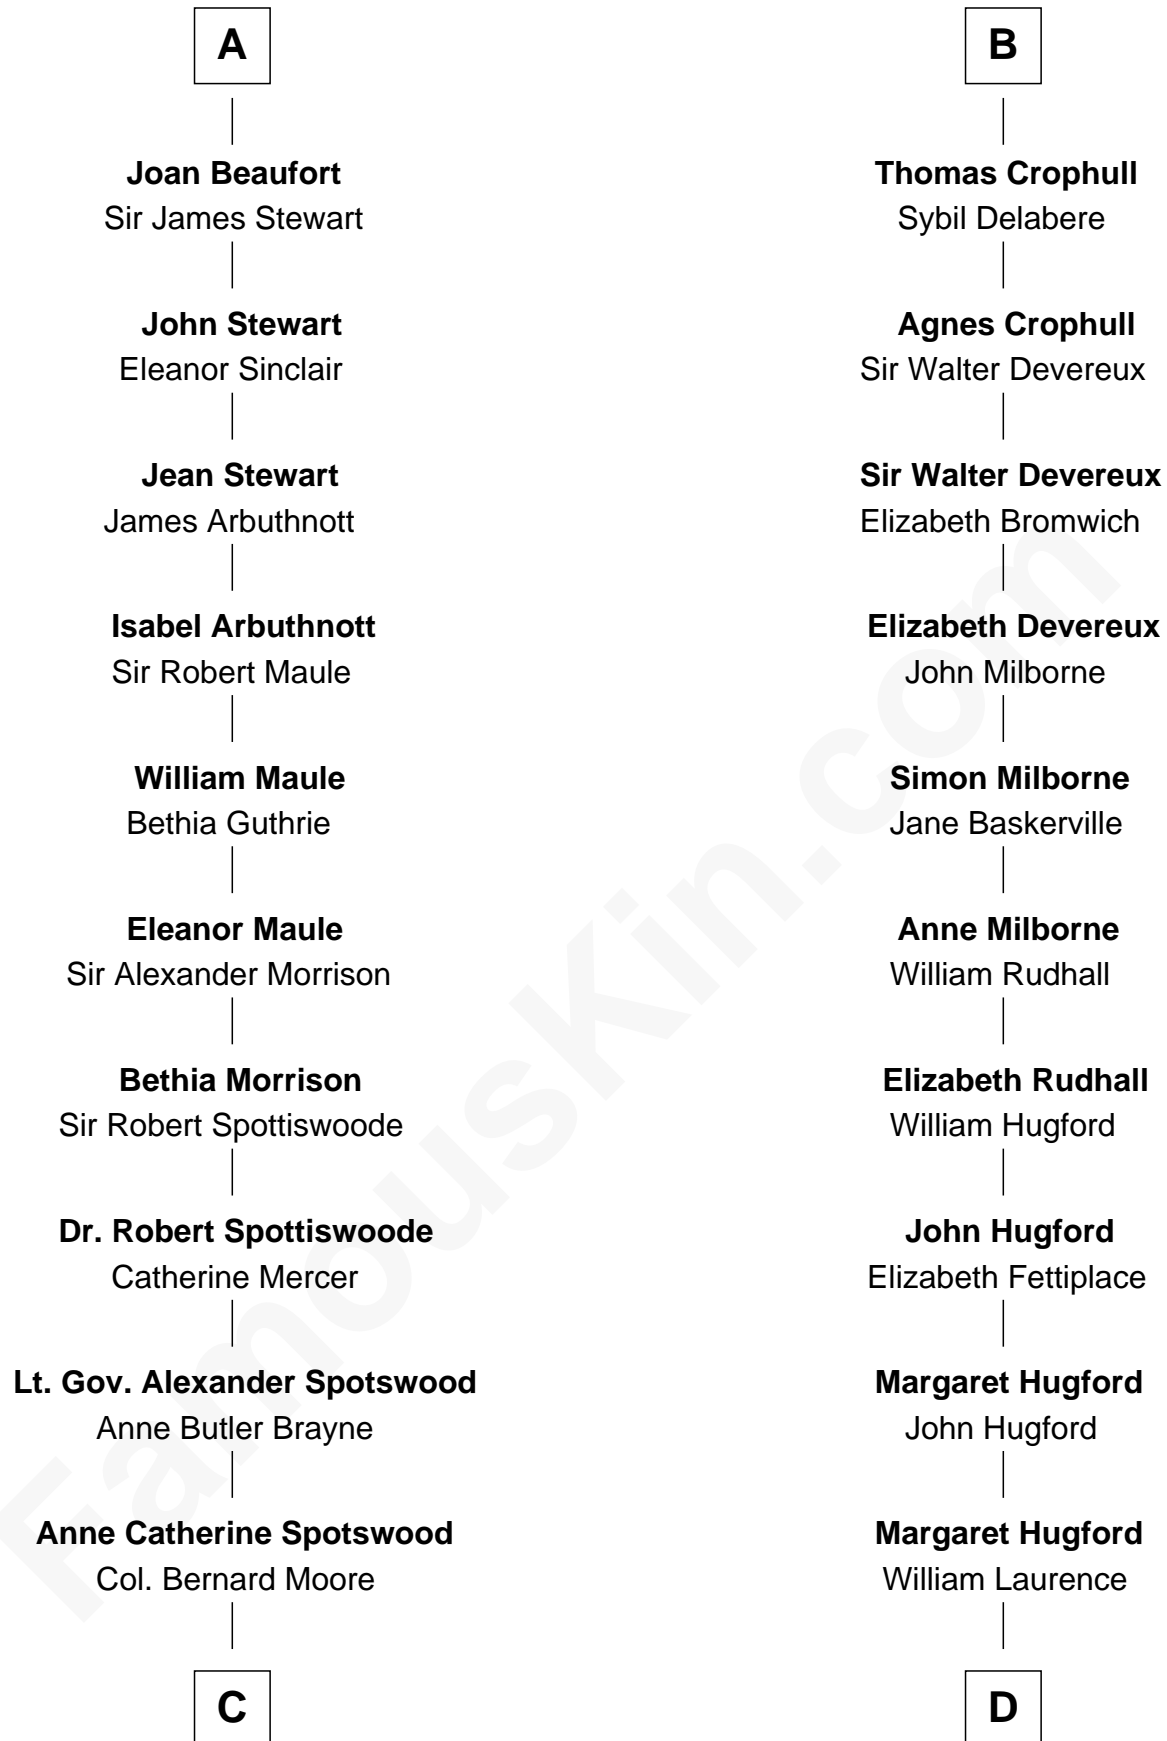

FamousKin.com Relationship Chart of

Helen Keller

Author and Activist

20th cousin 1 time removed of

Button Gwinnett

Signer of the Declaration of Independence

Alfonso VIII of Castile

Eleanor of England

Margaret de Holand
Sir John Beaufort

A

Berengaria of Castile
Alfonso IX, King of Leon

Berenguela of Leon
John de Brienne

Jean de Brienne
Jeanne de Chateaudun

Blanche de Brienne
Sir William de Fiennes

Margaret de Fiennes
Sir Edmund Mortimer

Maud Mortimer
Sir Thebaud de Verdun

Margery de Verdun
Sir John Crophull

B

C

Col. Alexander Spotswood Moore

Elizabeth Aylett

Mary Fairfax Moore

David Keller

Arthur Henley Keller

Kate Adams

Helen Keller

Author and Activist

D

Elizabeth Laurence

George Gwinnett

George Gwinnett