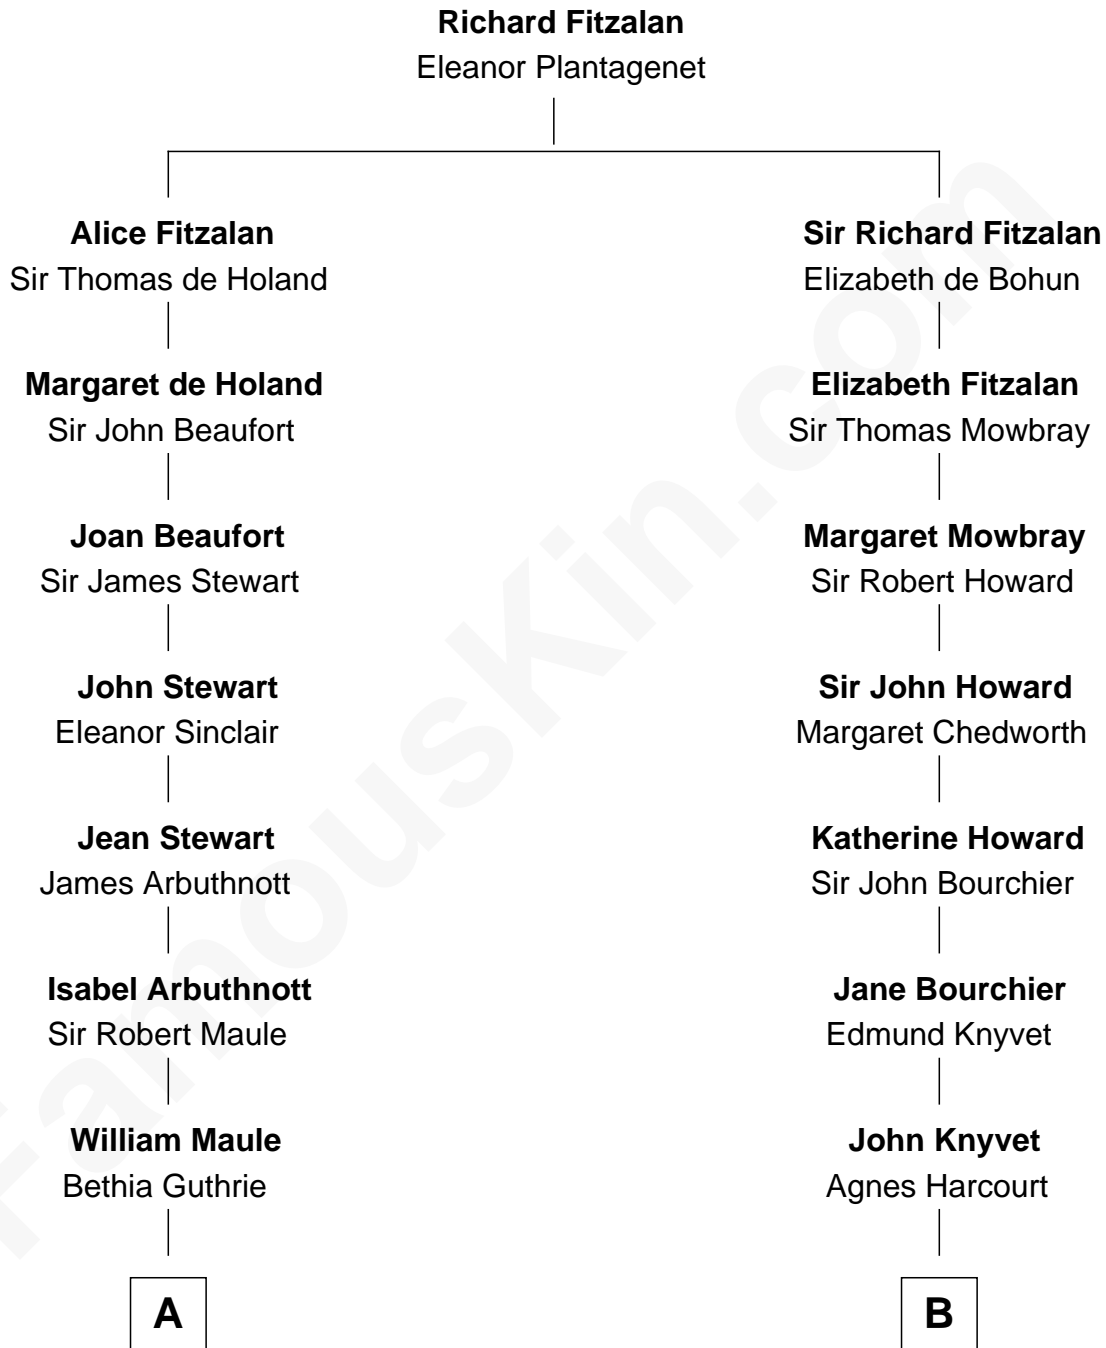

# FamousKin.com Relationship Chart of

**Helen Keller**

*Author and Activist*

15th cousin 5 times removed of

**Angela Y. Davis**

*Civil Rights Activist and former Black Panther*

**C**

**Henrietta C. Campbell**  
Murphy Valentine Jones

**Murphy Renchor Jones**  
Mollie Spencer

**Benjamin Frank Davis**  
Sallye Margarite Bell

**Angela Y. Davis**

*Civil Rights Activist and former Black Panther*