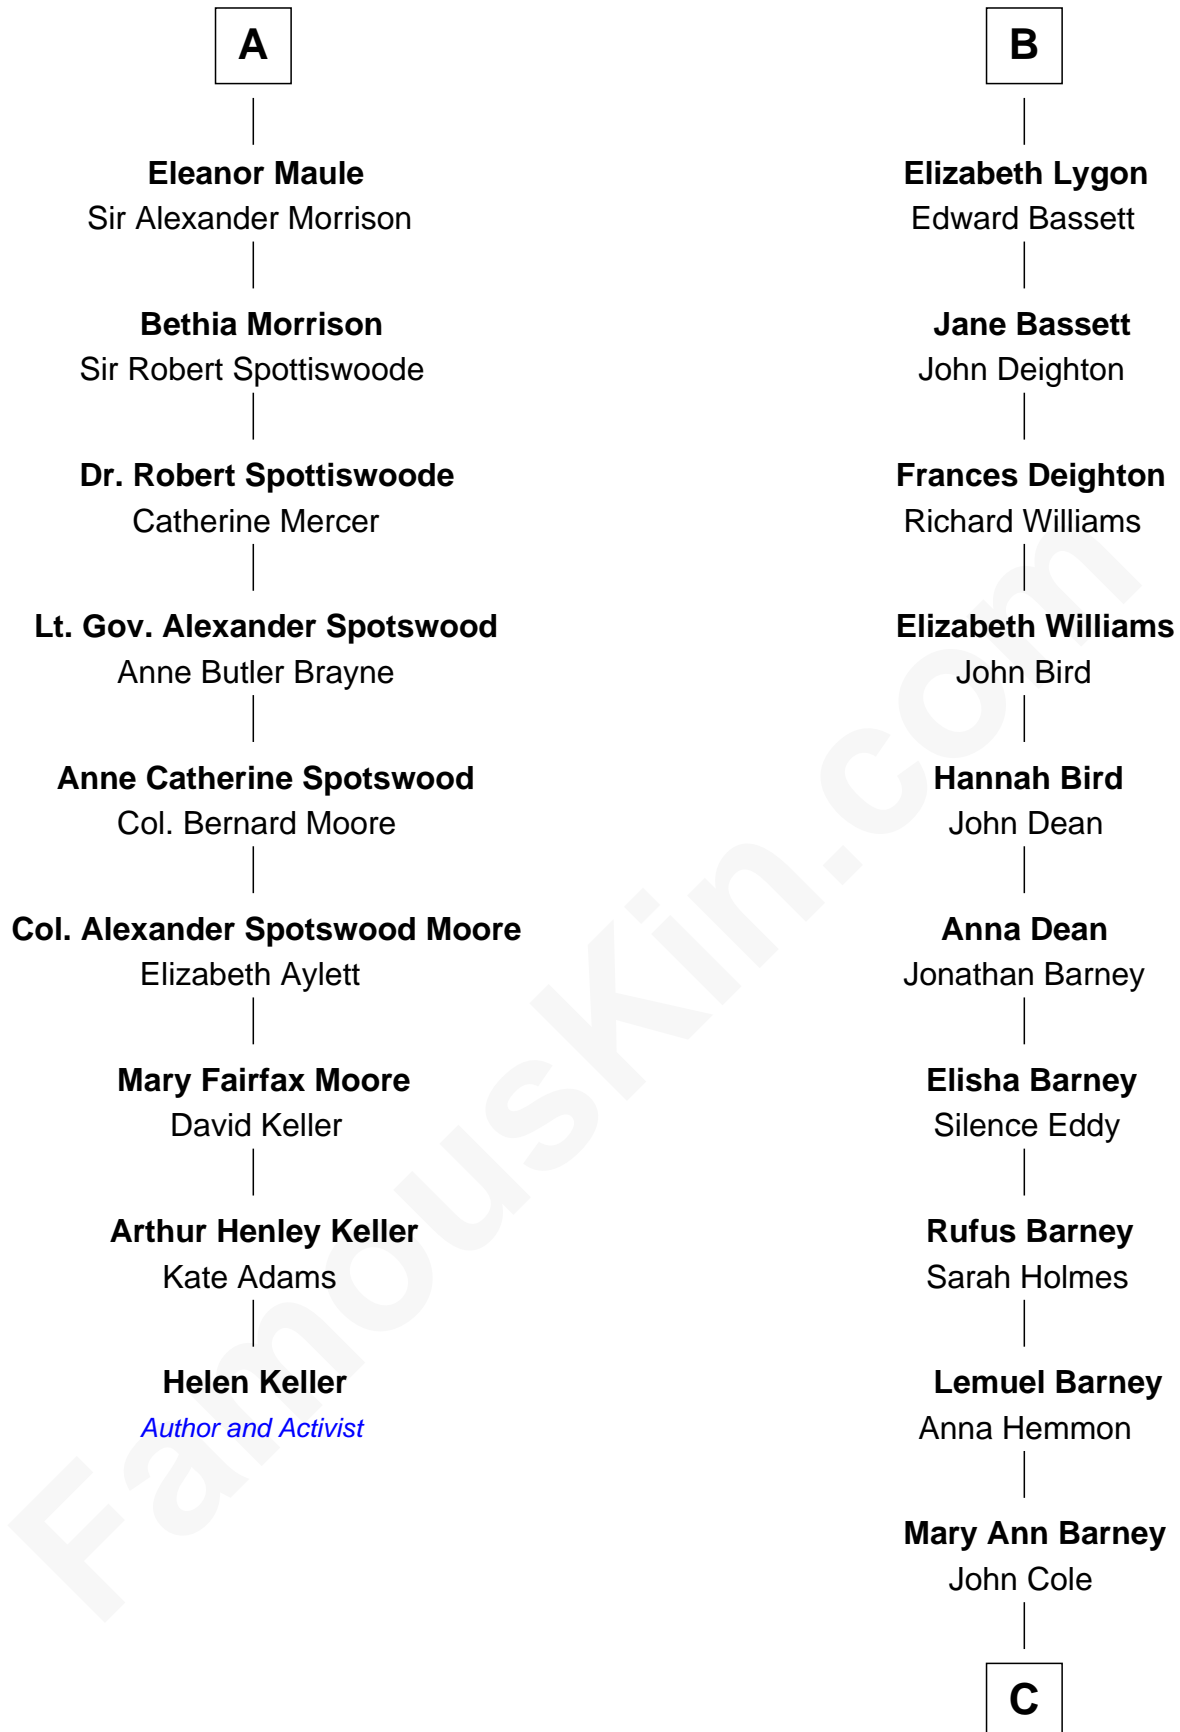

FamousKin.com Relationship Chart of

Helen Keller

Author and Activist

15th cousin 6 times removed of

Michael Lookinland

TV Actor

Richard Fitzalan
Eleanor Plantagenet

Alice Fitzalan
Sir Thomas de Holand

Elizabeth Fitzalan
Sir Thomas Mowbray

Isabel Mowbray
Sir James Berkeley

Maurice Berkeley
Isabel Mead

Anne Berkeley
Sir William Dennis

Isabel Dennis
Sir John Berkeley

Elizabeth Berkeley
Henry Lygon

B

C