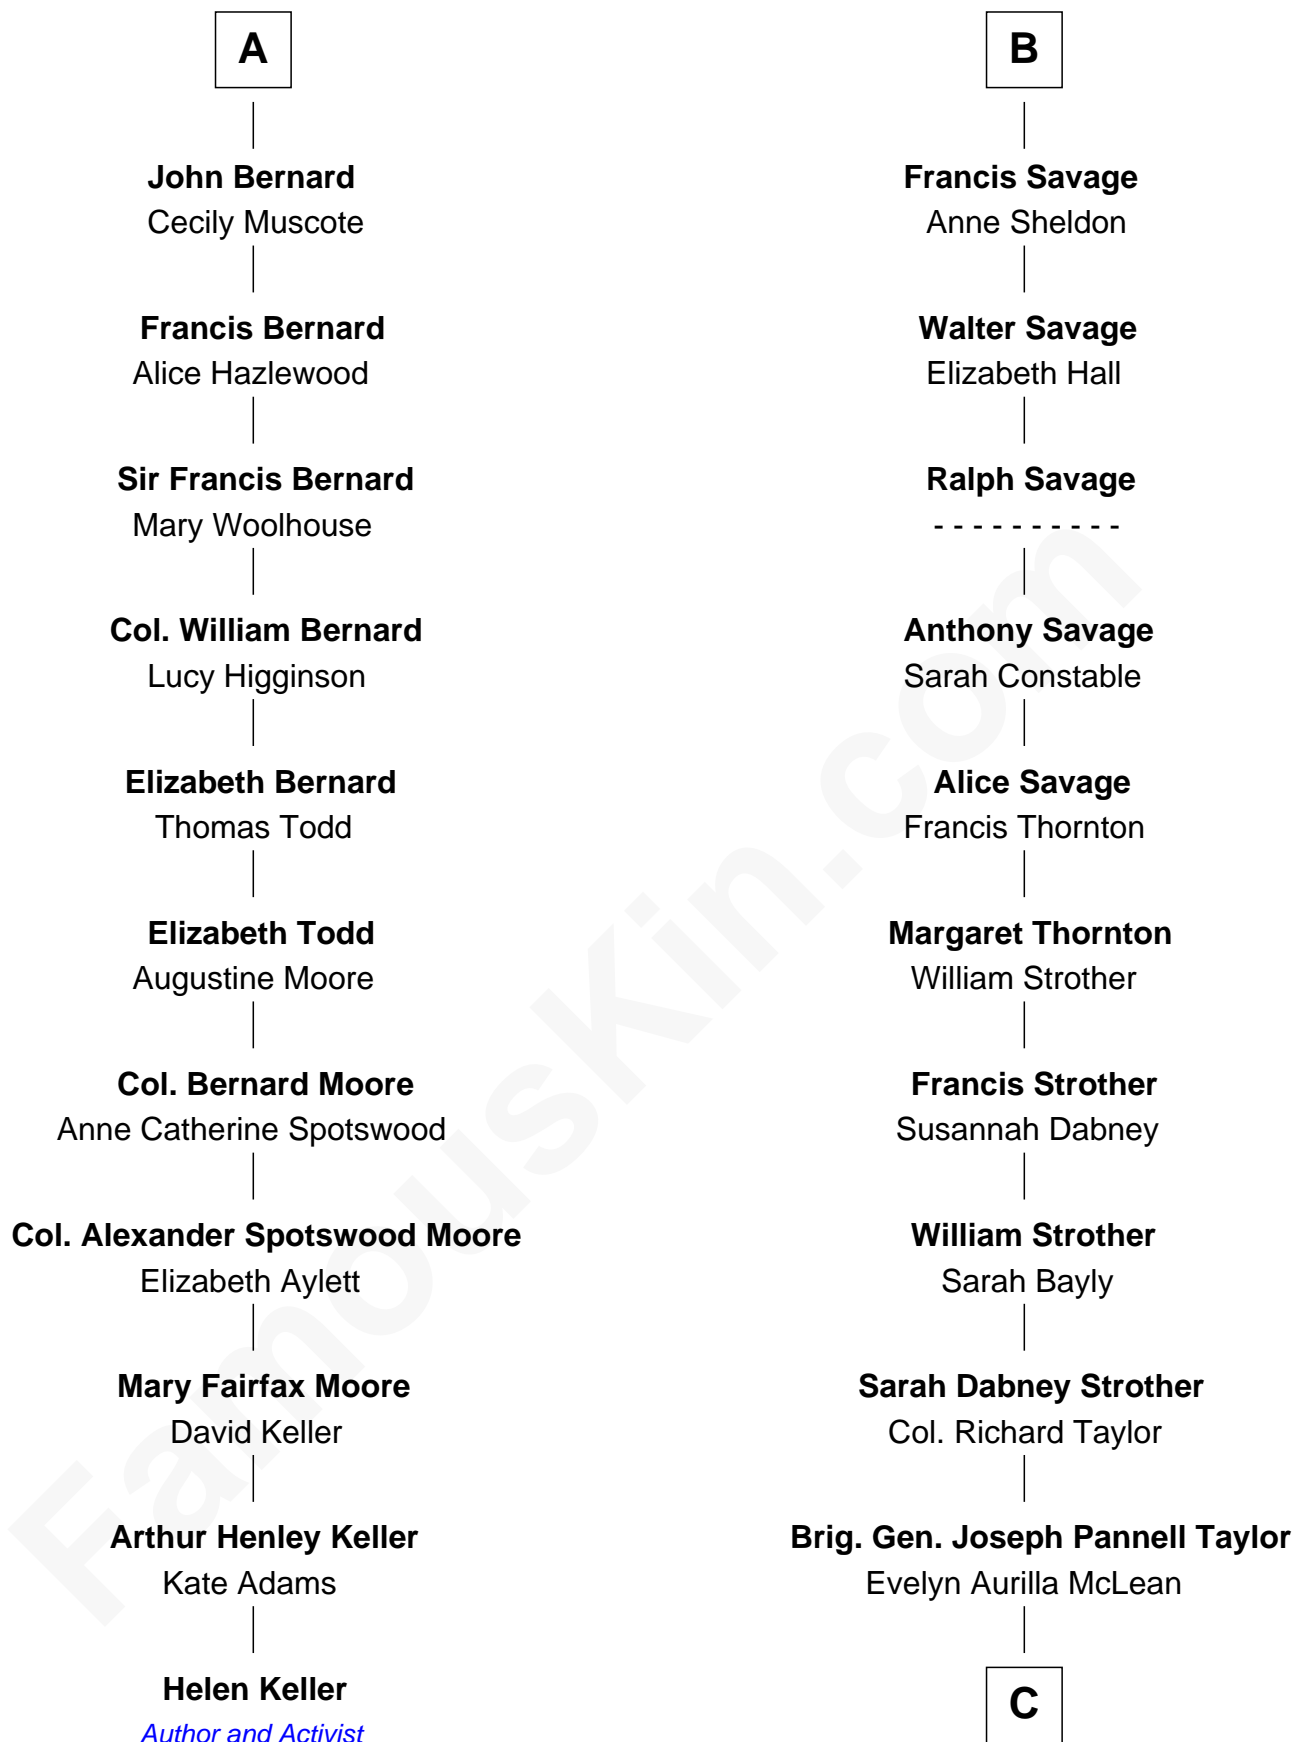

FamousKin.com Relationship Chart of

Helen Keller

Author and Activist

17th cousin 4 times removed of

Parker Stevenson

TV and Movie Actor

Bartholomew de Badlesmere

Margaret de Clare

Sir John Savage

Sir Christopher Savage

Anne Stanley

Sir Christopher Savage

Anne Lygon

B

C

Col. Joseph Hancock Taylor

Mary Montgomery Meigs

Evelyn Taylor

Eli Kirk Price

Philip Price

Sarah Meade Harrison

Sarah Meade Price

Richard Stevenson Parker

Parker Stevenson