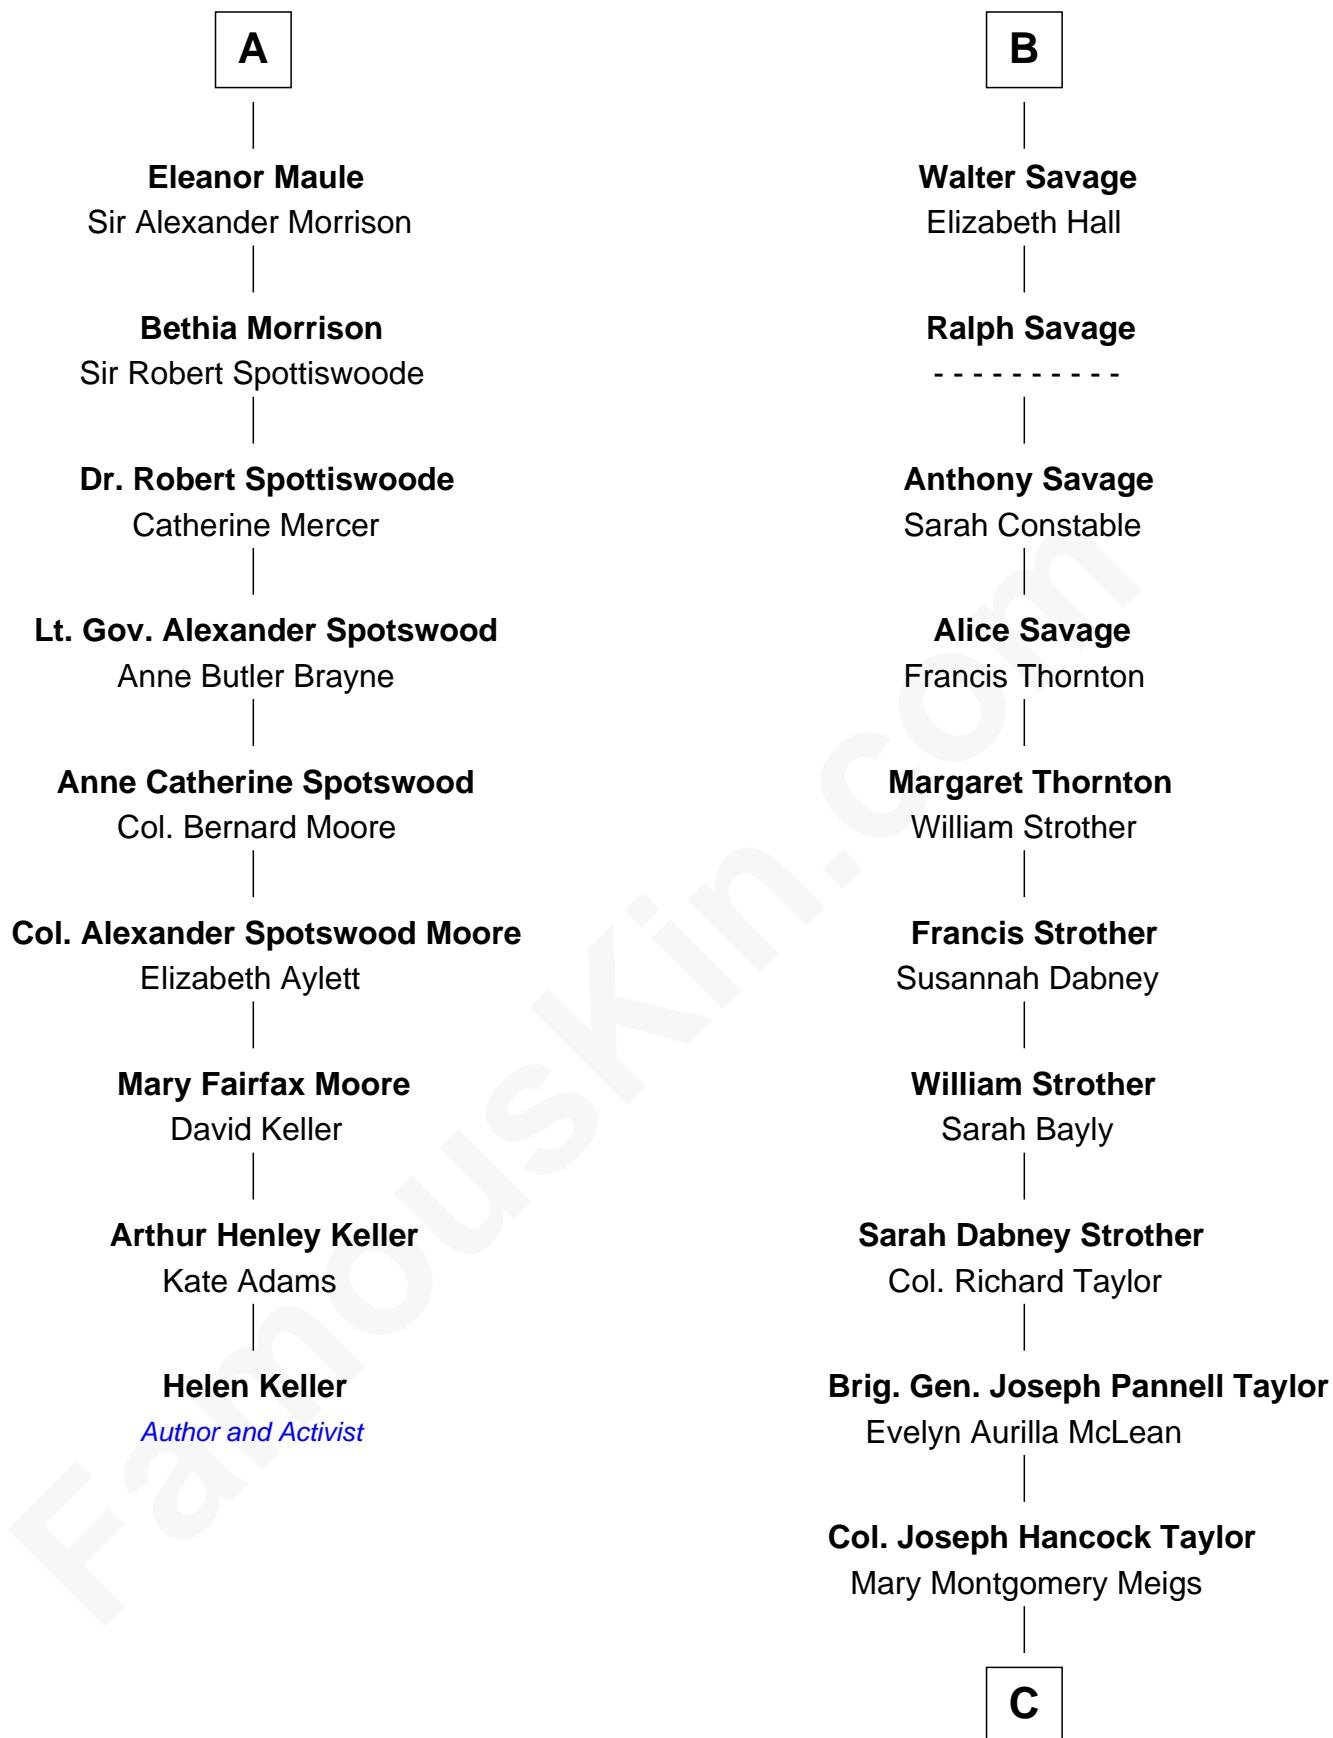

# FamousKin.com Relationship Chart of

**Helen Keller**

*Author and Activist*

15th cousin 5 times removed of

**Parker Stevenson**

*TV and Movie Actor*

**Richard Fitzalan**  
Eleanor Plantagenet

**Alice Fitzalan**  
Sir Thomas de Holand

**Margaret de Holand**  
Sir John Beaufort

**Joan Beaufort**  
Sir James Stewart

**John Stewart**  
Eleanor Sinclair

**Jean Stewart**  
James Arbuthnott

**Isabel Arbuthnott**  
Sir Robert Maule

**William Maule**  
Bethia Guthrie

**A**

**Sir Richard Fitzalan**  
Elizabeth de Bohun

**Elizabeth Fitzalan**  
Sir Robert Goushill

**Joan Goushill**  
Sir Thomas Stanley

**Katherine Stanley**  
Sir John Savage

**Sir Christopher Savage**  
Anne Stanley

**Sir Christopher Savage**  
Anne Lygon

**Francis Savage**  
Anne Sheldon

**B**

**C**

**Evelyn Taylor**

Eli Kirk Price

**Philip Price**

Sarah Meade Harrison