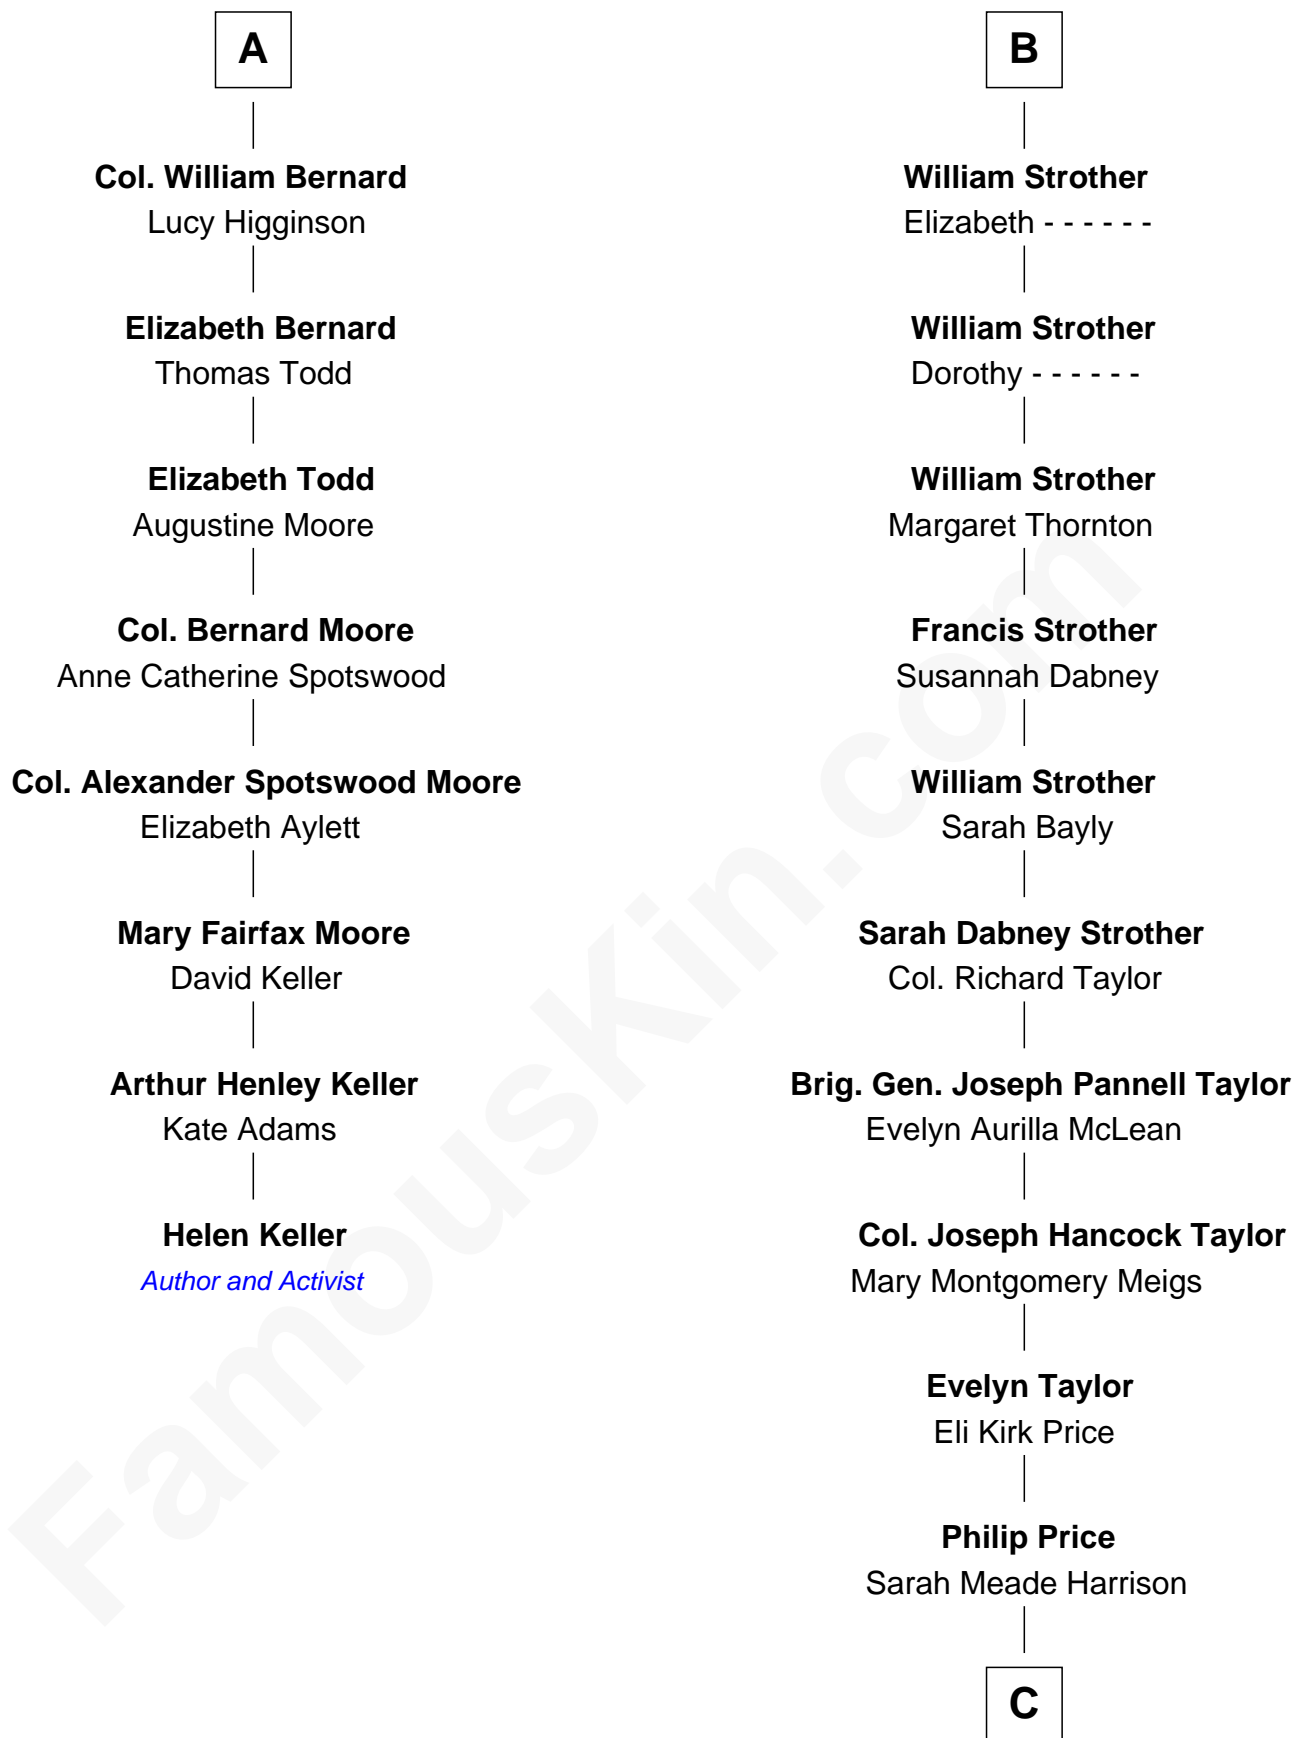

FamousKin.com Relationship Chart of

Helen Keller

Author and Activist

14th cousin 4 times removed of

Parker Stevenson

TV and Movie Actor

C

Sarah Meade Price
Richard Stevenson Parker