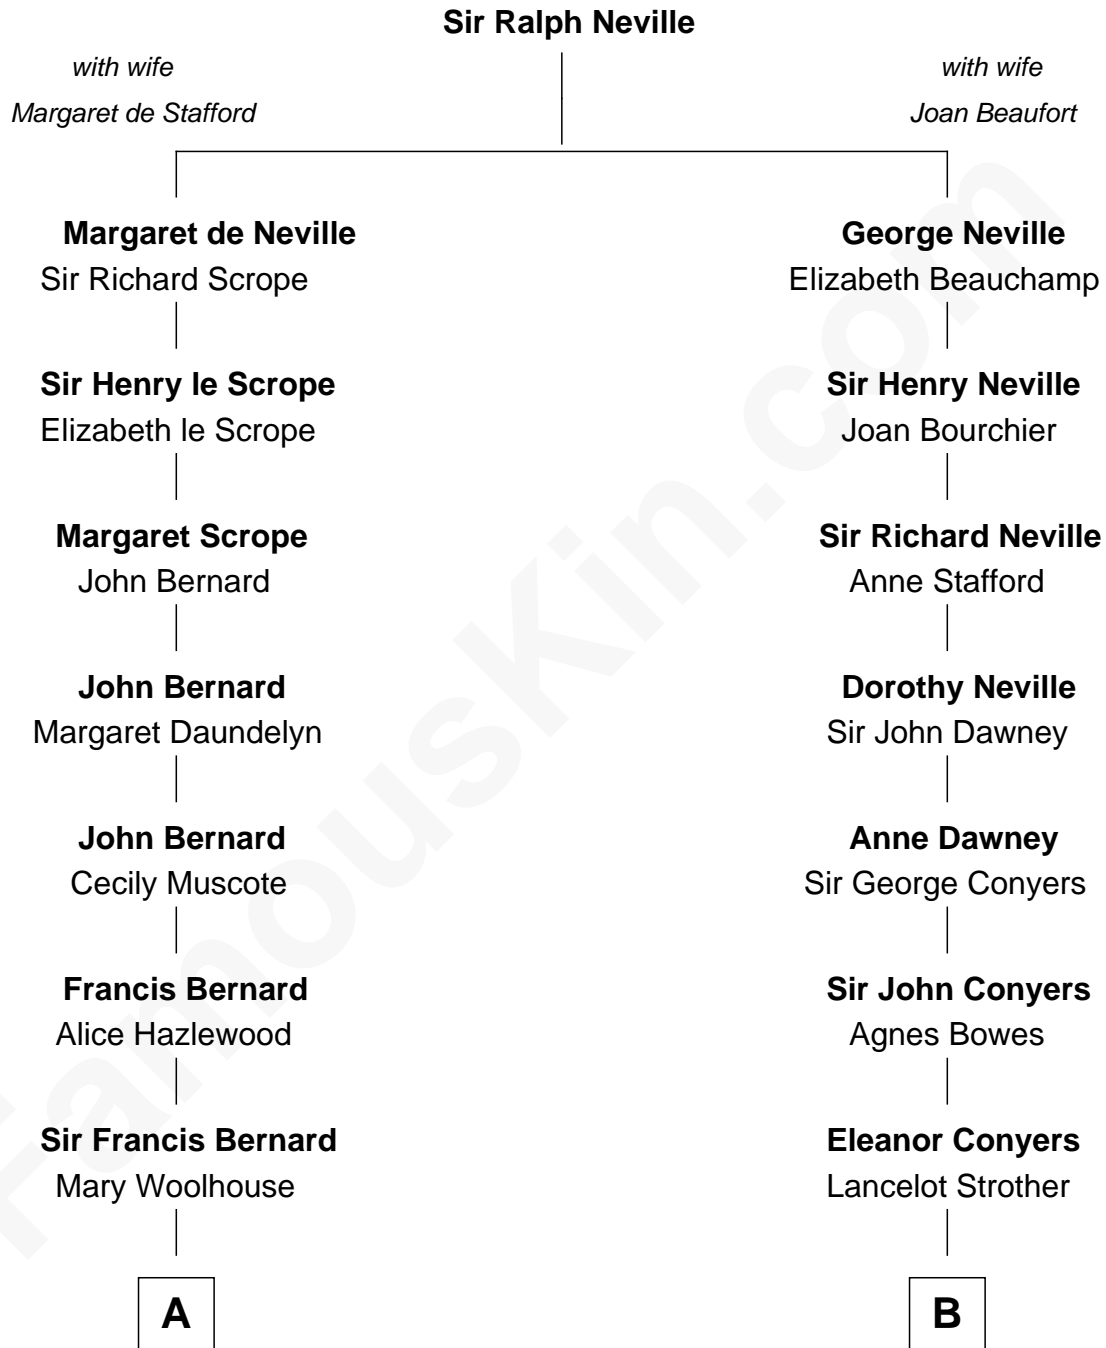

FamousKin.com Relationship Chart of

Helen Keller

Author and Activist

14th cousin 4 times removed of

Parker Stevenson

TV and Movie Actor

C

Sarah Meade Price
Richard Stevenson Parker