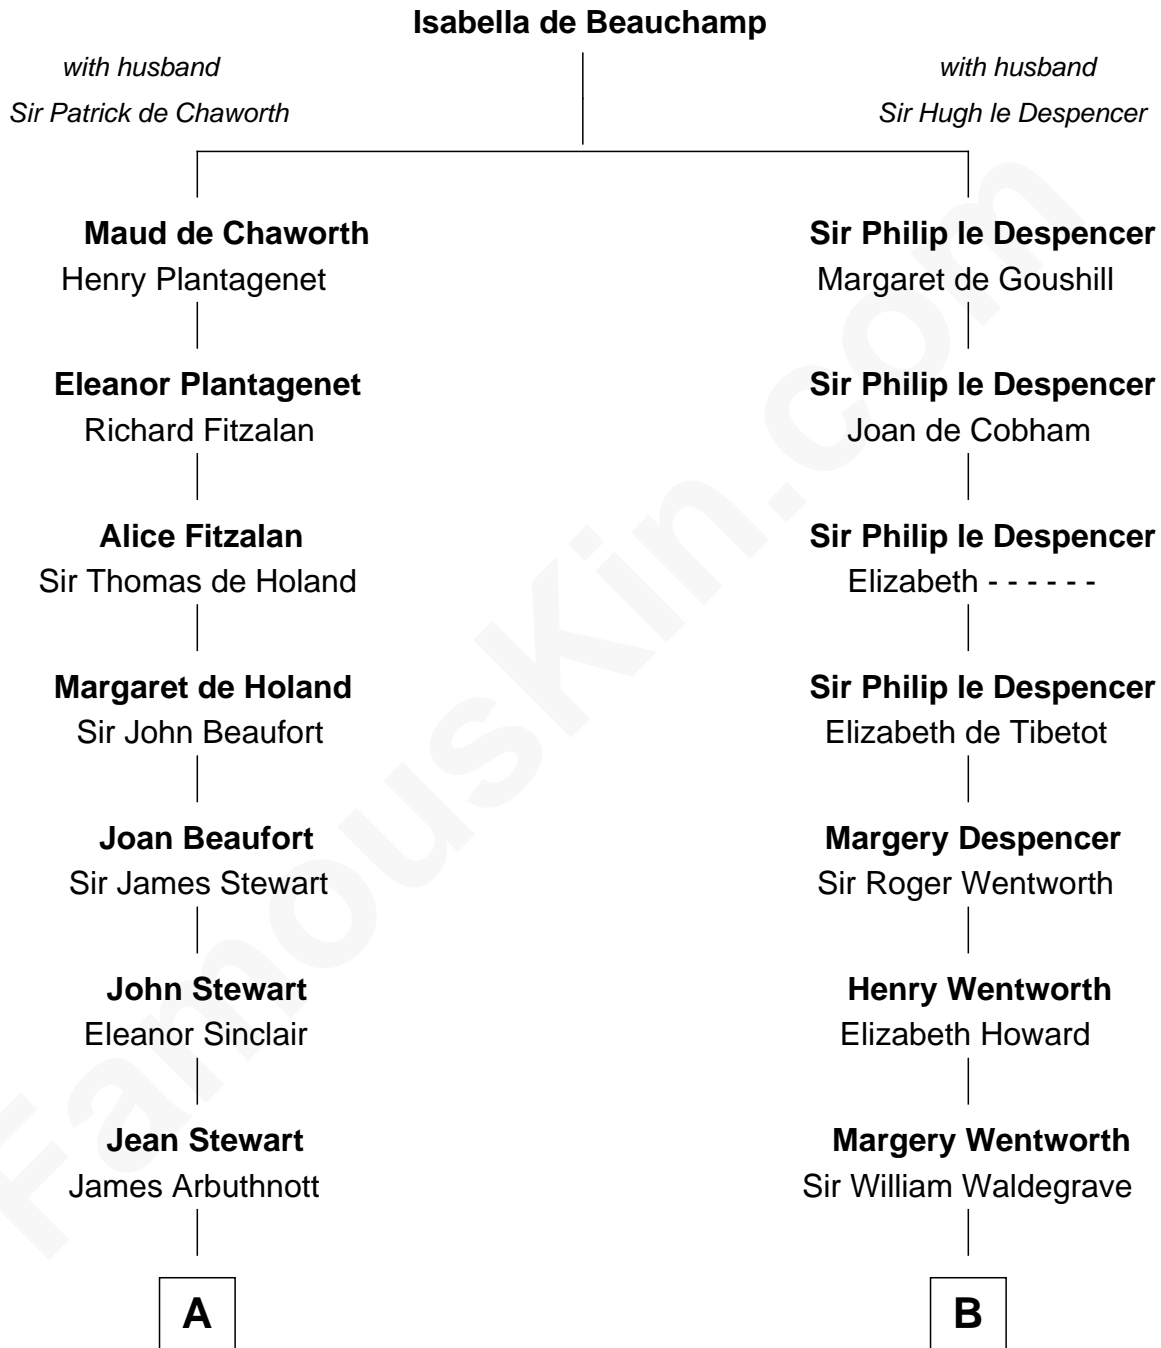

FamousKin.com

Relationship Chart of

Helen Keller

Author and Activist

17th cousin 4 times removed of

Bob Moore
Co-Founder, Bob's Red Mill

C

Morris Fox

Sarah A. Smith

Violette Fox

Daniel Francis Learnard

Clinton Morris Learnard

Gertrude Maud Yost

Doris Dell Learnard

Kenneth Earl Moore

Bob Moore

Co-Founder, Bob's Red Mill