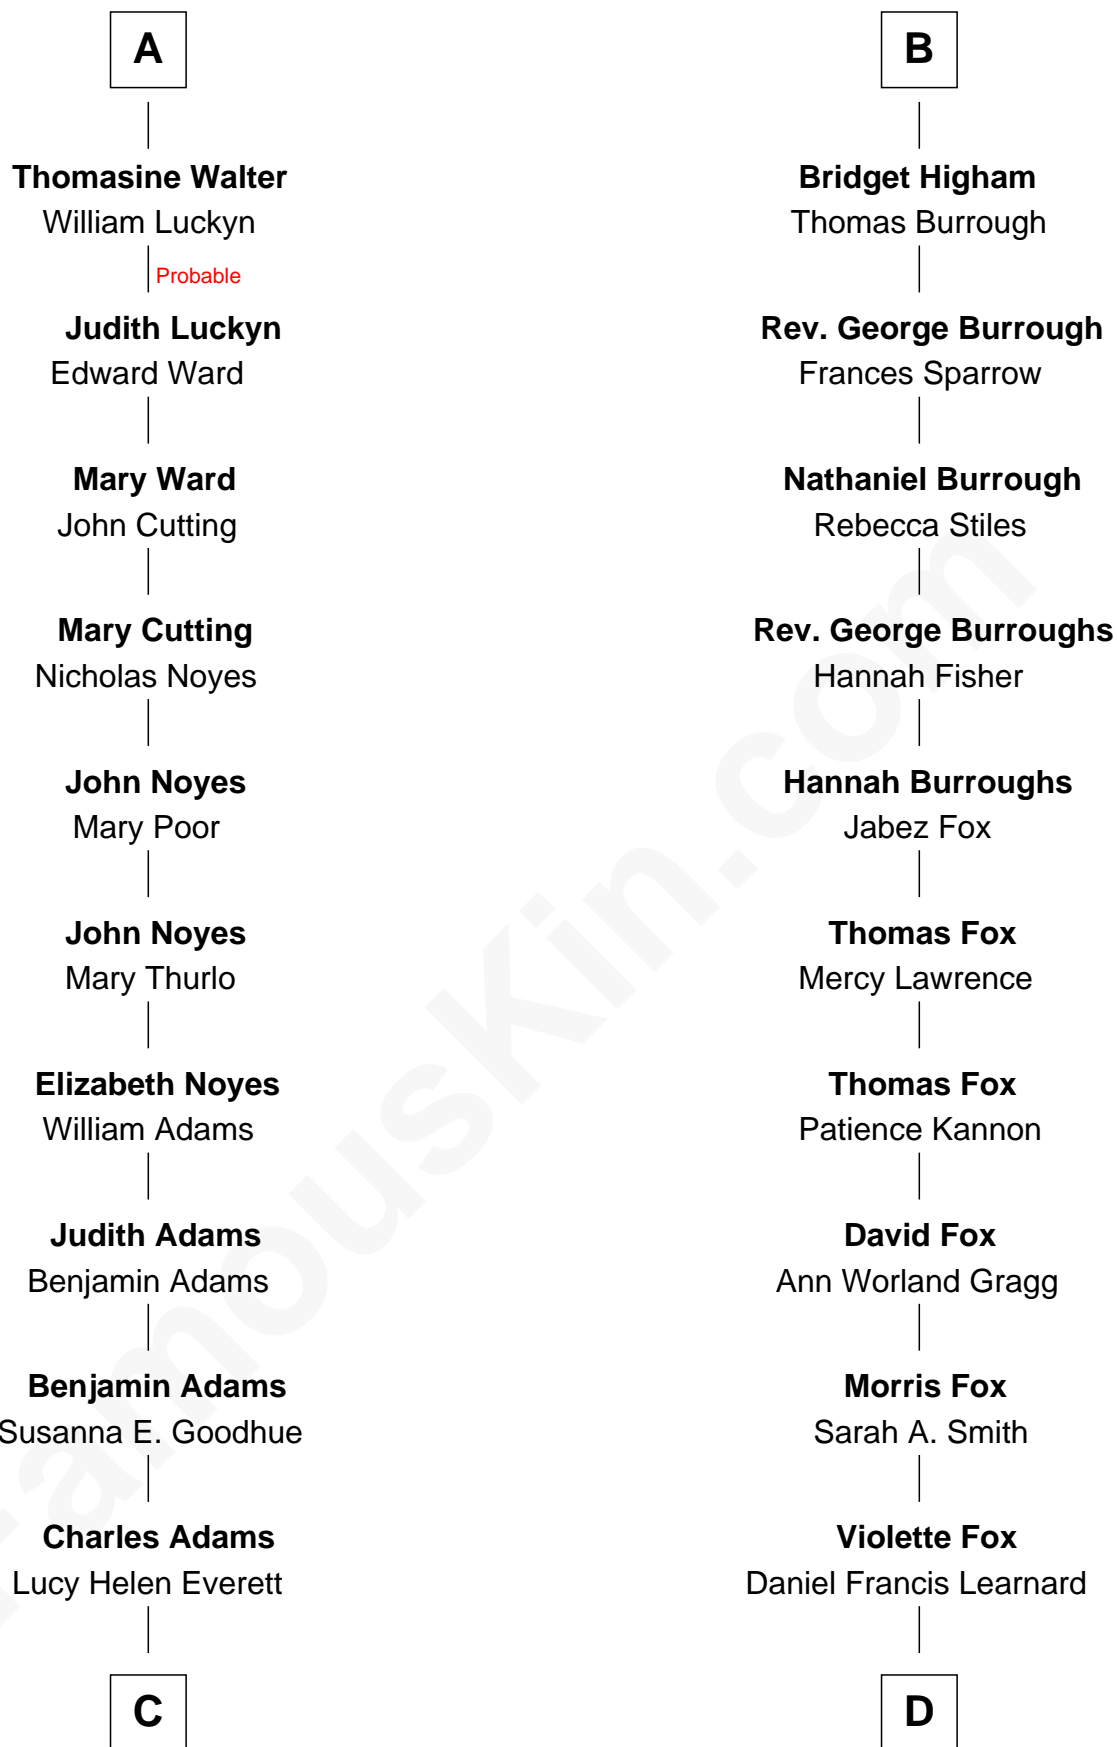

# FamousKin.com Relationship Chart of

**Helen Keller**

*Author and Activist*

18th cousin 1 time removed of

**Bob Moore**

*Co-Founder, Bob's Red Mill*

**Sir John Howard**

Alice de Bois

**C**

**Kate Adams**  
Arthur Henley Keller

**Helen Keller**  
*Author and Activist*

**D**

**Clinton Morris Learnard**  
Gertrude Maud Yost

**Doris Dell Learnard**  
Kenneth Earl Moore

**Bob Moore**  
*Co-Founder, Bob's Red Mill*