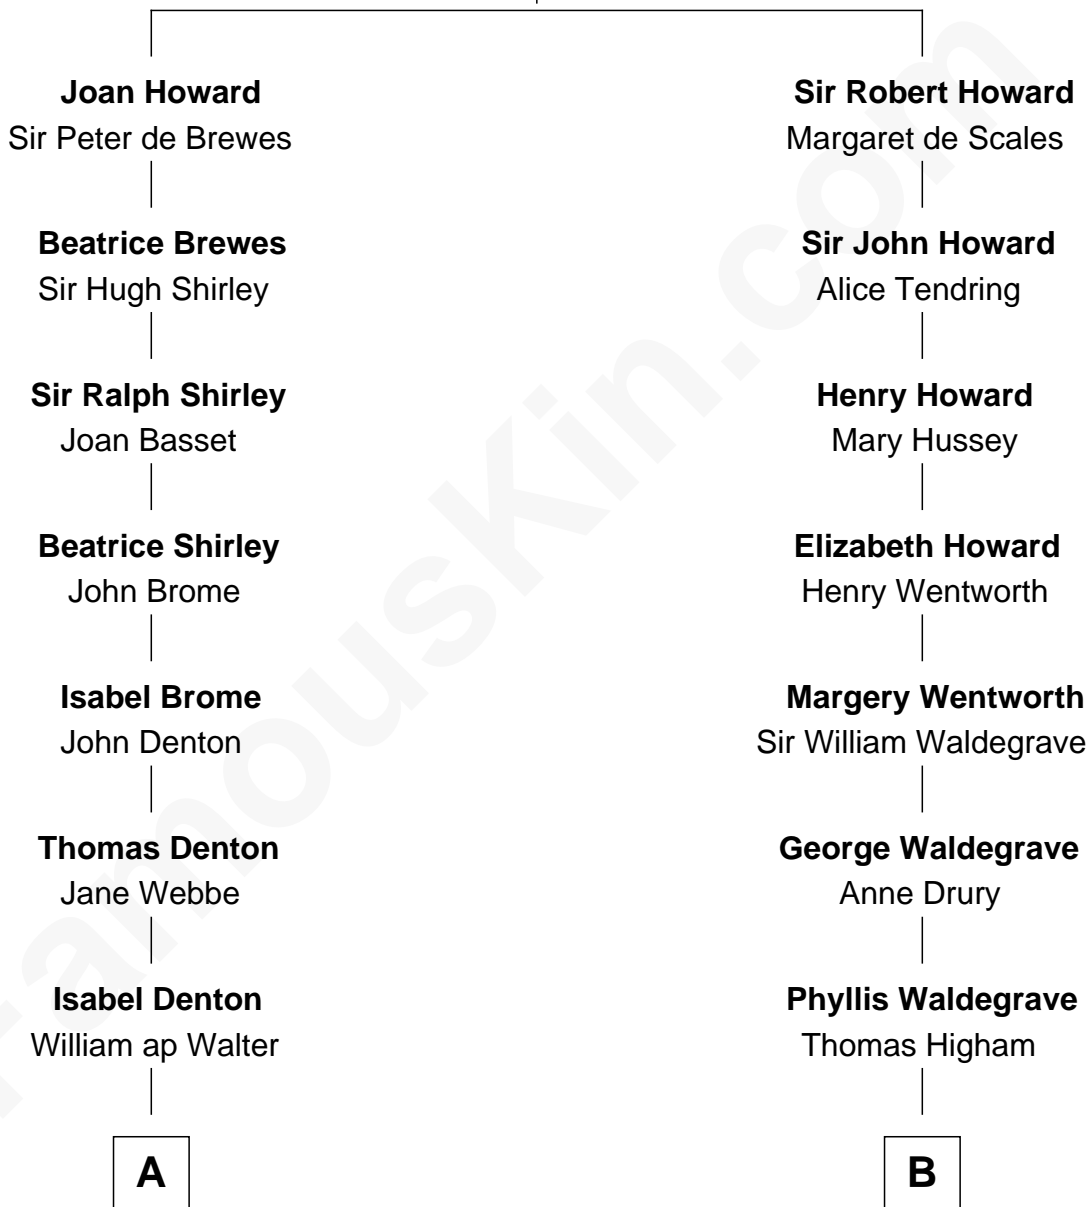

# FamousKin.com Relationship Chart of

**Helen Keller**

*Author and Activist*

18th cousin 1 time removed of

**Bob Moore**

*Co-Founder, Bob's Red Mill*

**Sir John Howard**

Alice de Bois

**C**

**Kate Adams**  
Arthur Henley Keller

**Helen Keller**  
*Author and Activist*

**D**

**Clinton Morris Learnard**  
Gertrude Maud Yost

**Doris Dell Learnard**  
Kenneth Earl Moore

**Bob Moore**  
*Co-Founder, Bob's Red Mill*