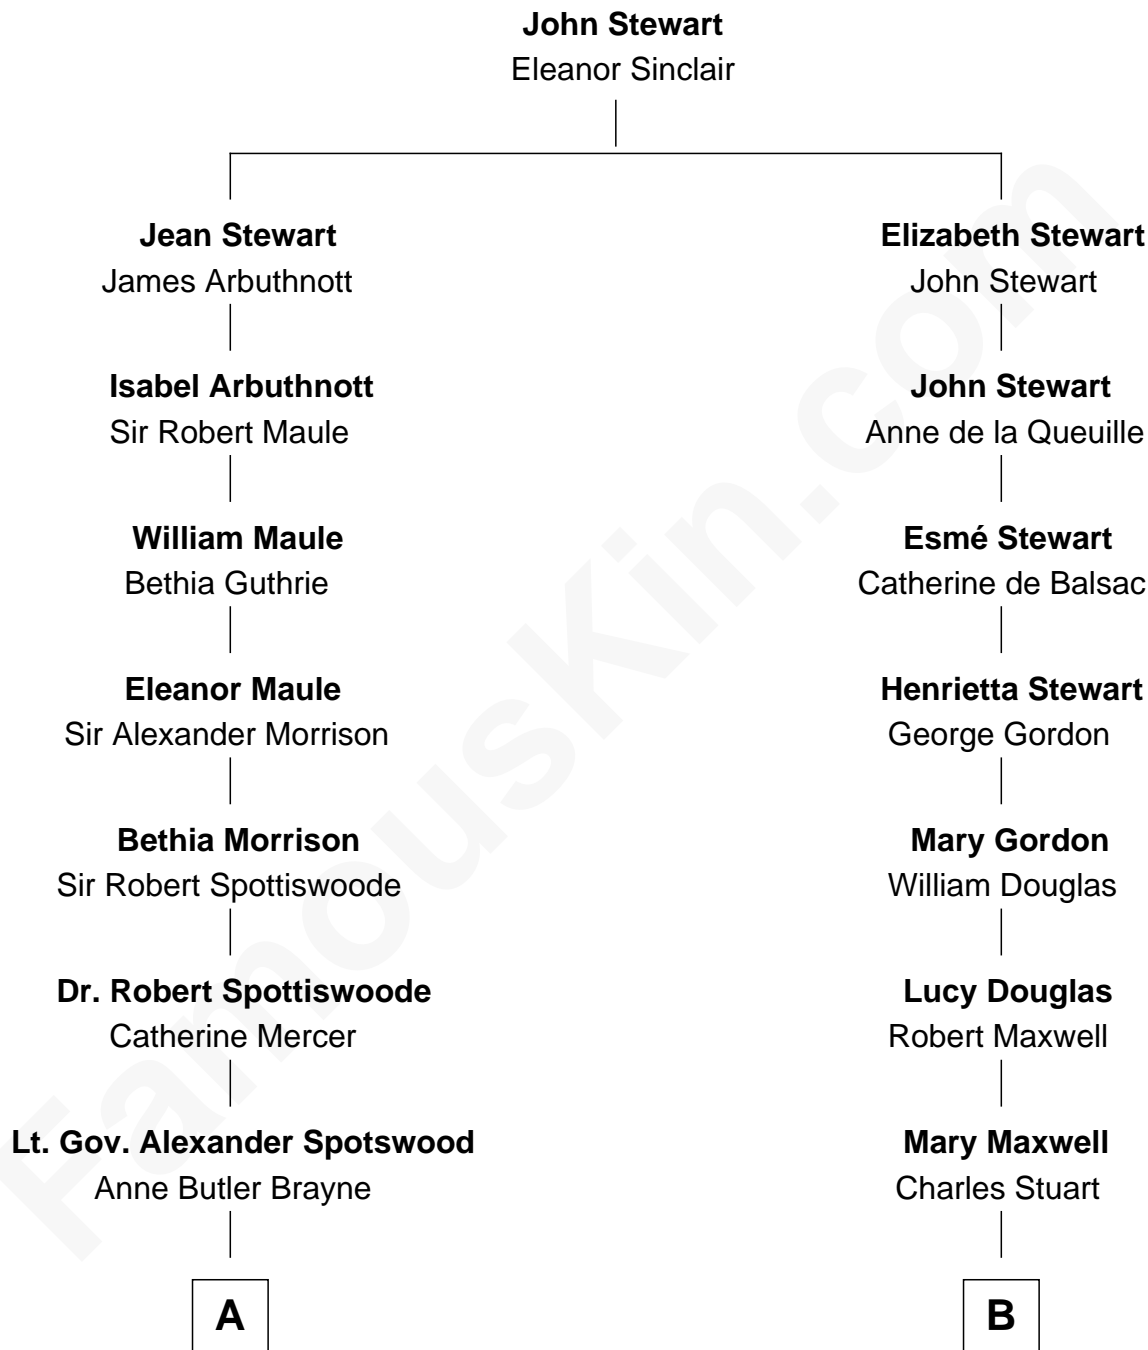

# FamousKin.com Relationship Chart of

**Helen Keller**

*Author and Activist*

11th cousin 2 times removed of

**Johnny Mercer**

*Songwriter and Co-Founder of Capitol Records*

**A**

**Anne Catherine Spotswood**

Col. Bernard Moore

**Col. Alexander Spotswood Moore**

Elizabeth Aylett

**Mary Fairfax Moore**

David Keller

**Arthur Henley Keller**

Kate Adams

**Helen Keller**

*Author and Activist*

**B**

**John Stuart**

Christian Anstruther

**Christiana Stuart**

Cyrus Griffin

**Louisa Griffin**

Col. Hugh Mercer