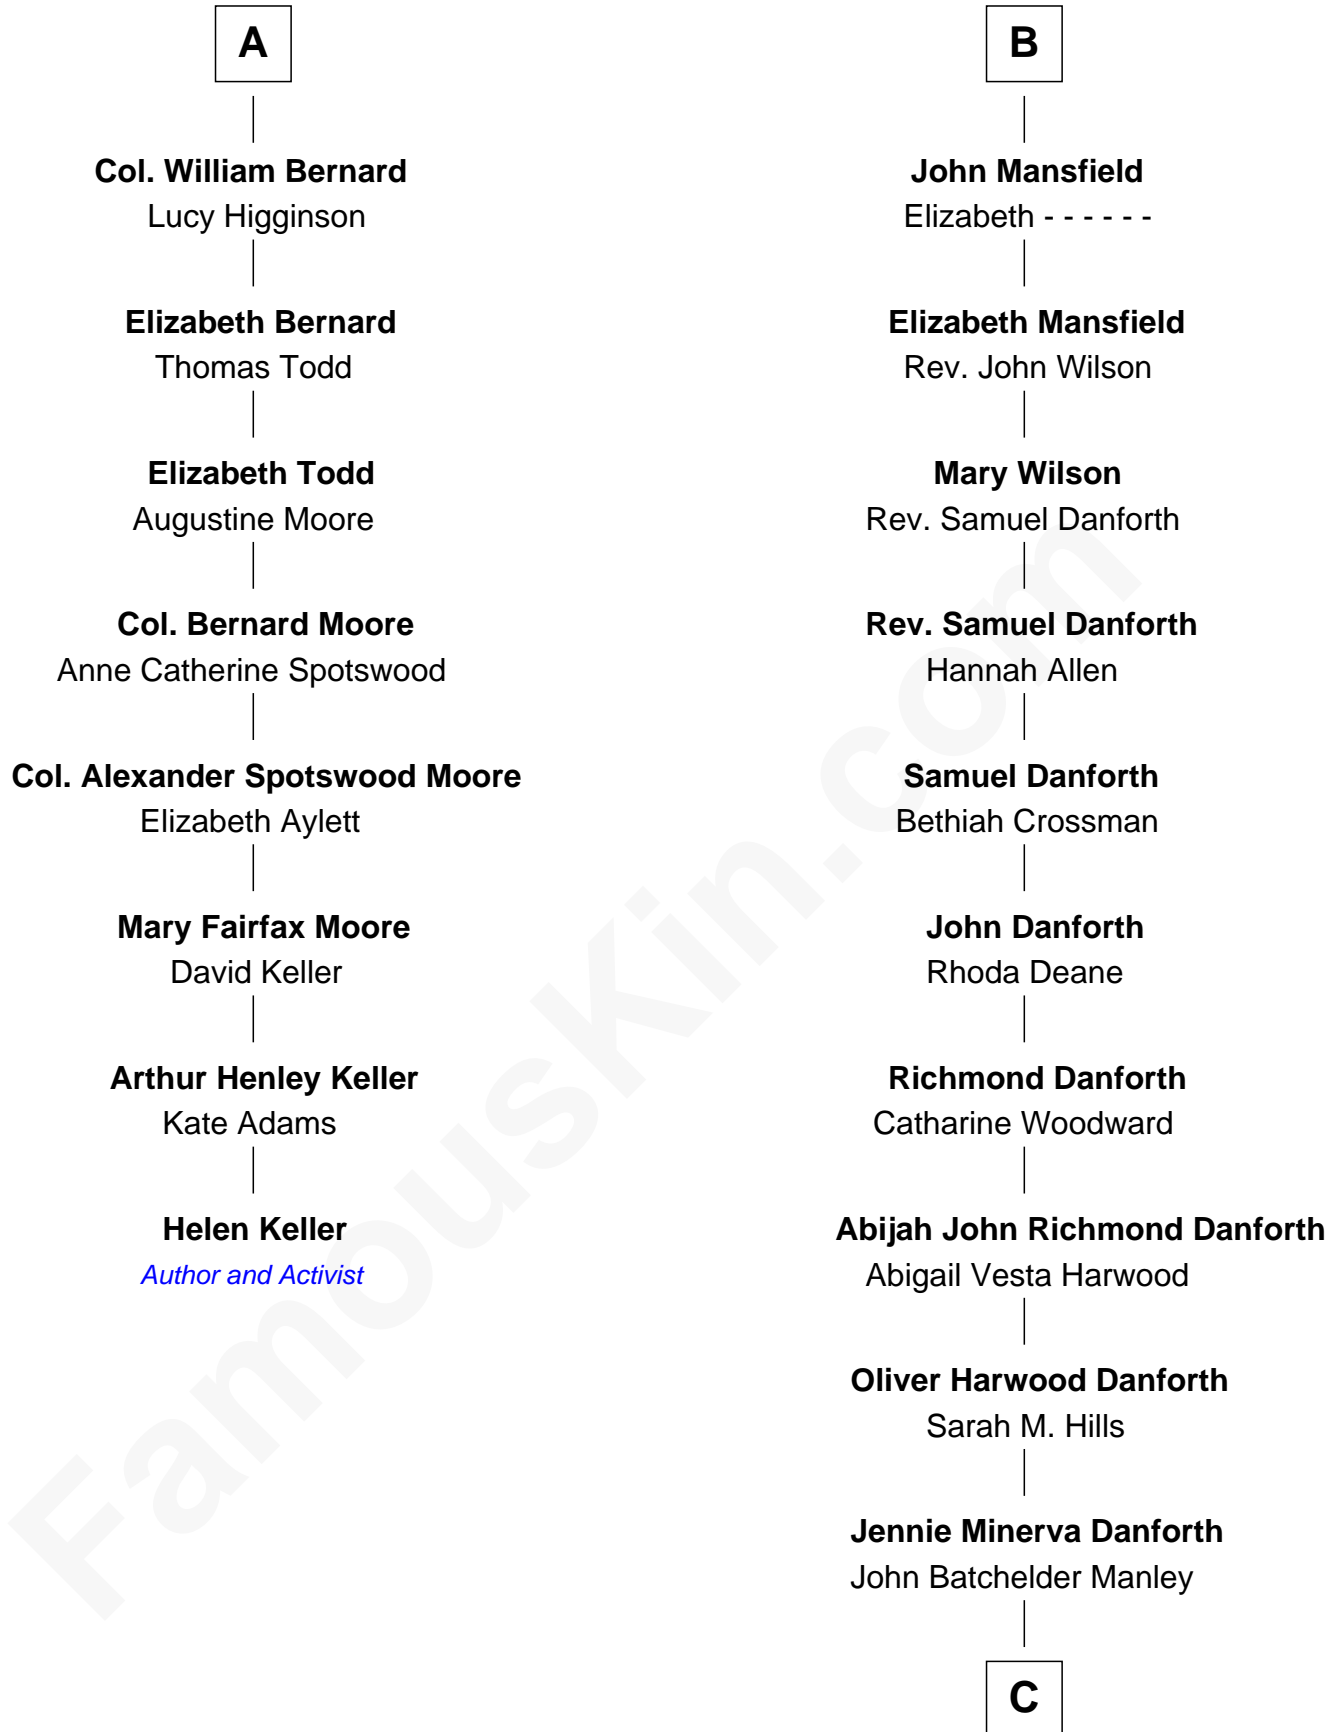

# FamousKin.com Relationship Chart of

**Helen Keller**

*Author and Activist*

14th cousin 5 times removed of

**Zach Snyder**

*Filmmaker*

C

**Helen Danforth Manley**  
Dr. Edgar Earl Reeves

**Marsha Manley Reeves**  
Charles Edward Snyder

**Zach Snyder**  
*Filmmaker*

FamousKin.com