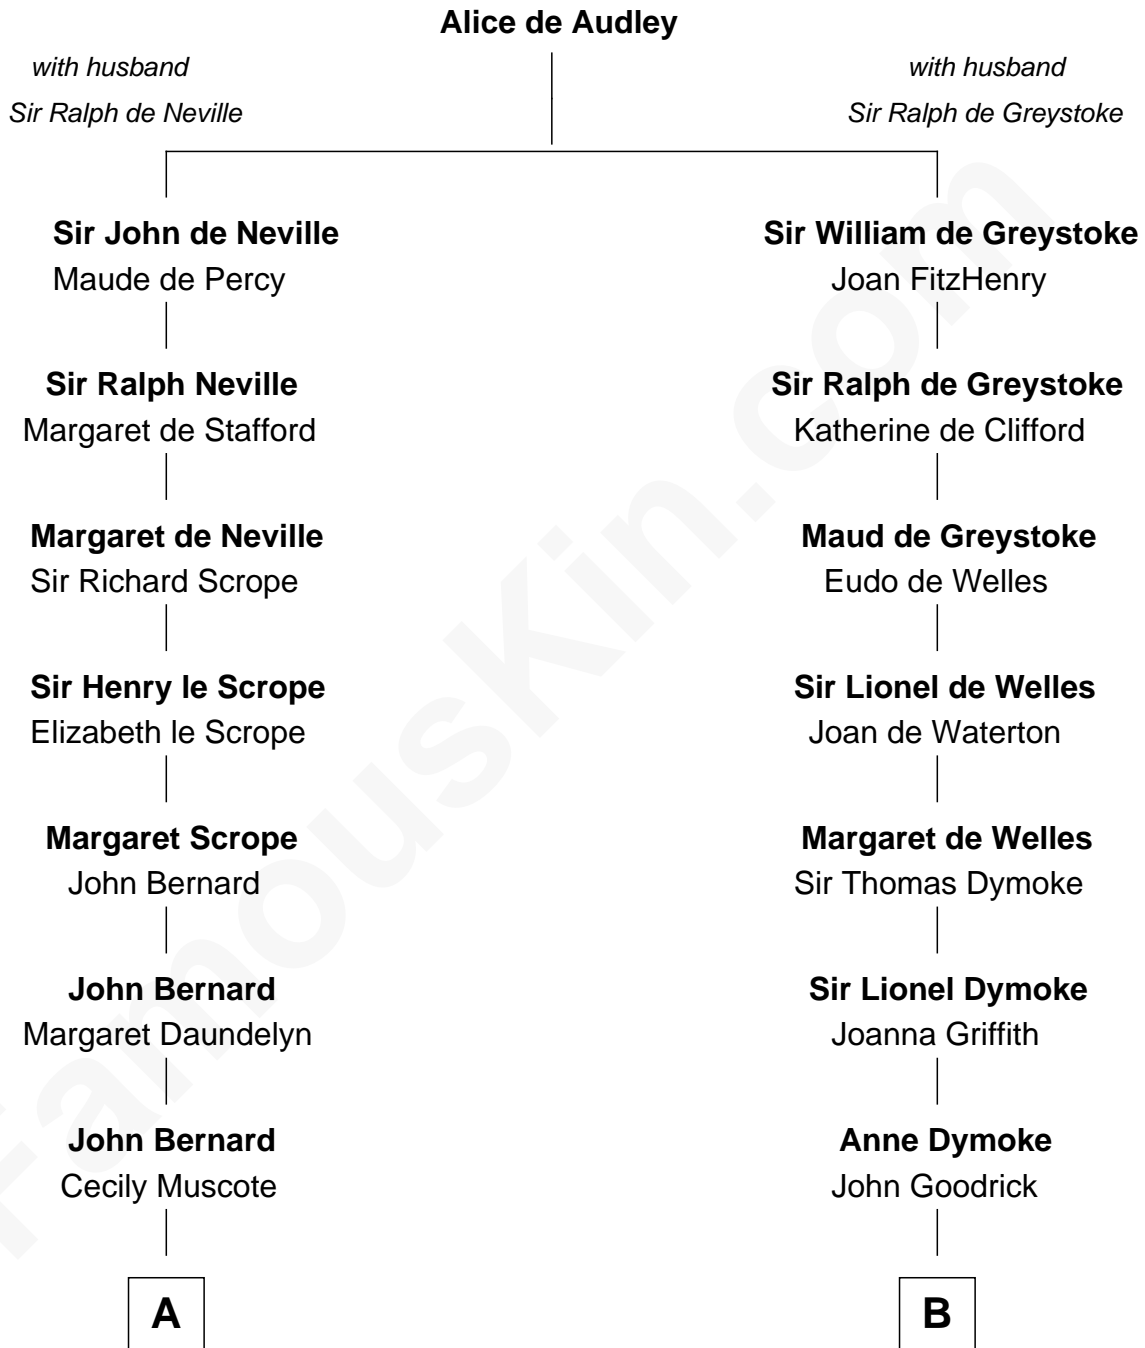

FamousKin.com Relationship Chart of

Helen Keller

Author and Activist

16th cousin 2 times removed of

Robert Frost

Poet and Playwright

C

William Prescott Frost