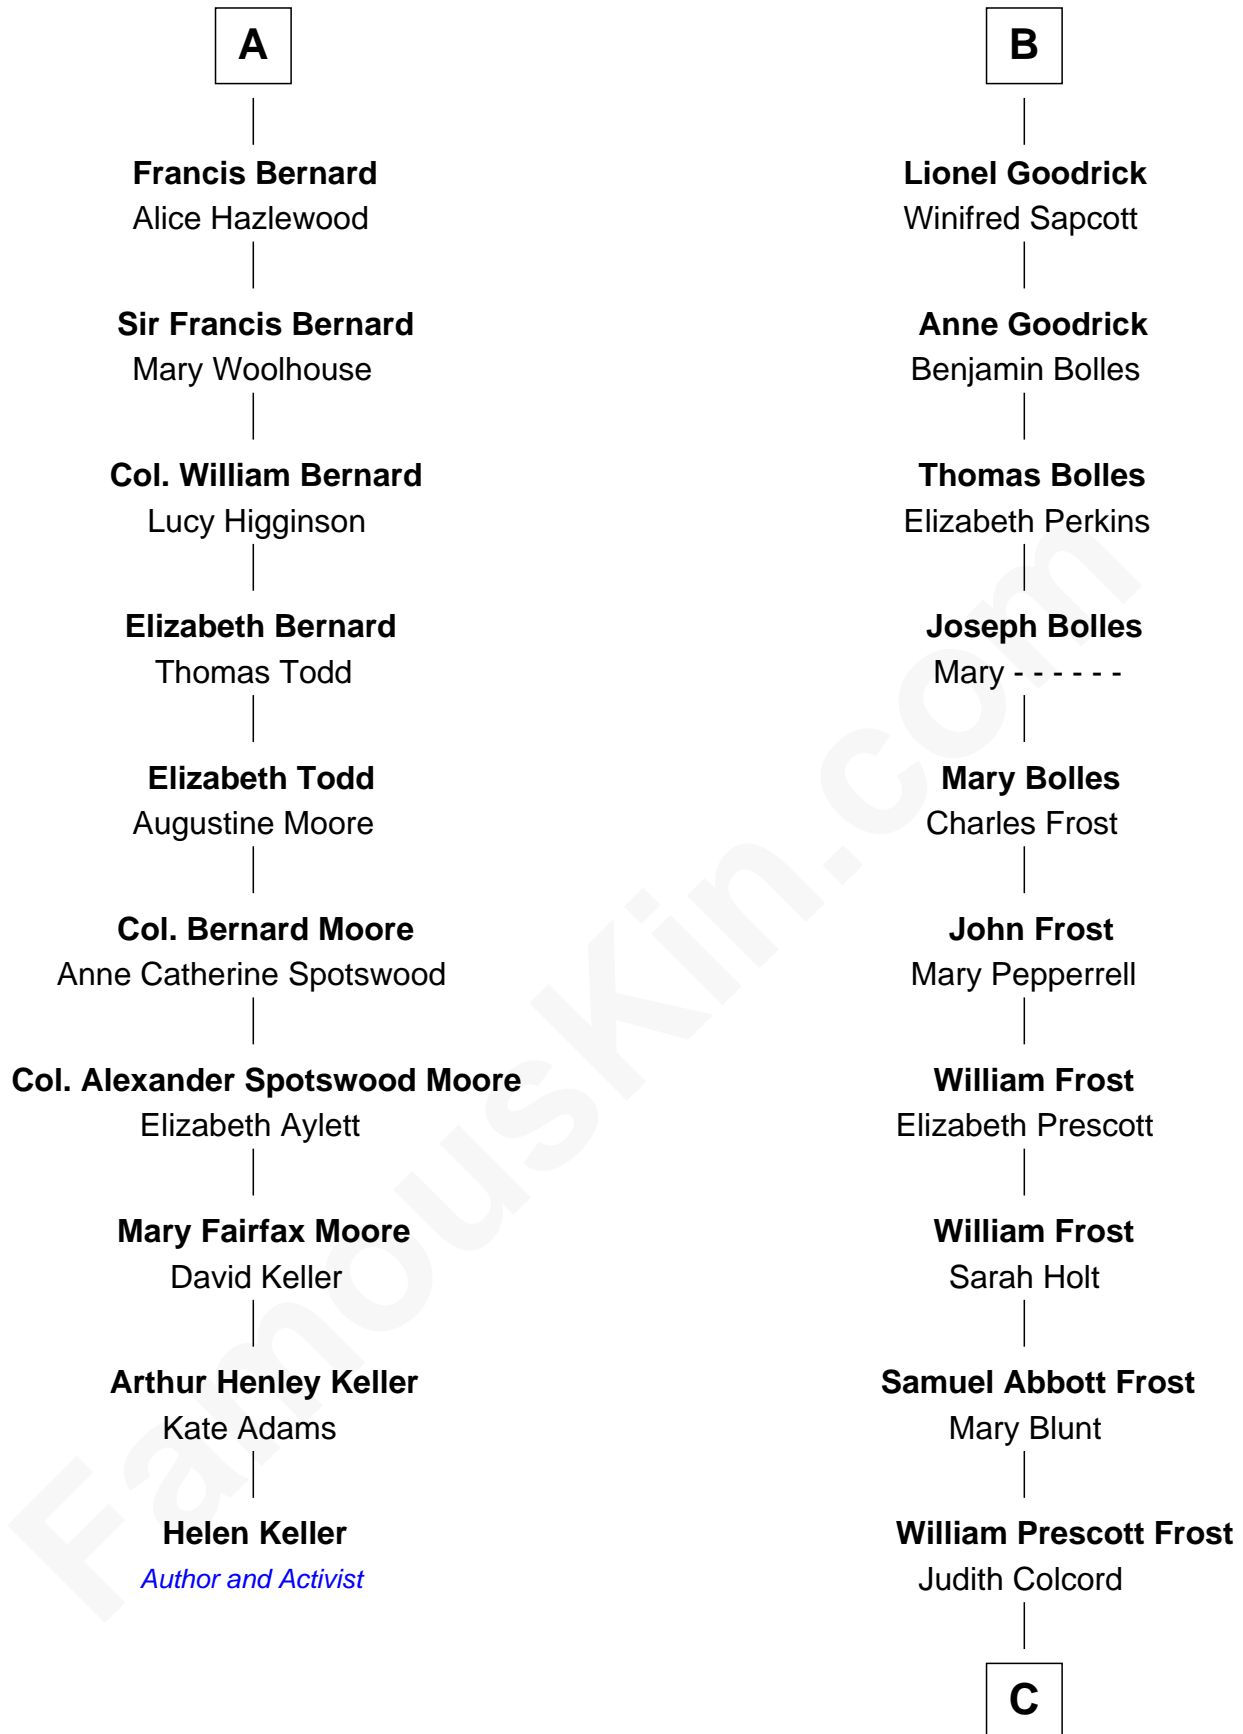

FamousKin.com Relationship Chart of

Helen Keller

Author and Activist

16th cousin 2 times removed of

Robert Frost

Poet and Playwright

C

William Prescott Frost