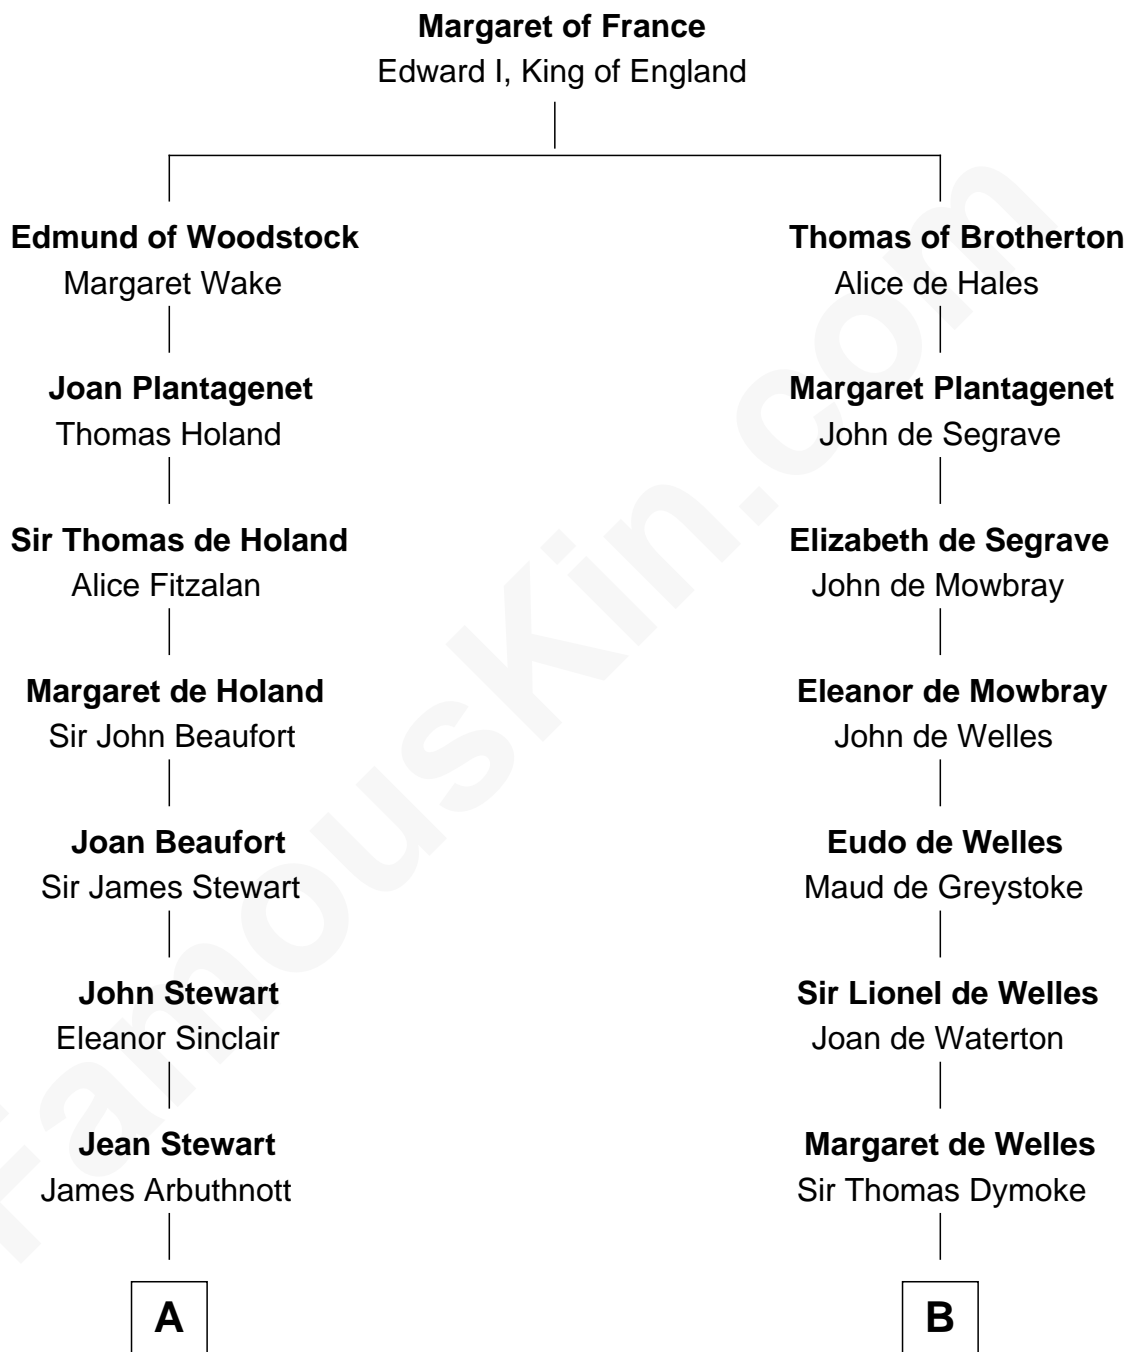

# FamousKin.com Relationship Chart of

**Helen Keller**

*Author and Activist*

17th cousin 3 times removed of

**Robert Frost**

*Poet and Playwright*

**C**

—  
**Samuel Abbott Frost**

Mary Blunt  
—

**William Prescott Frost**

Judith Colcord  
—

**William Prescott Frost**

Isabella Moodie  
—

**Robert Frost**

*Poet and Playwright*