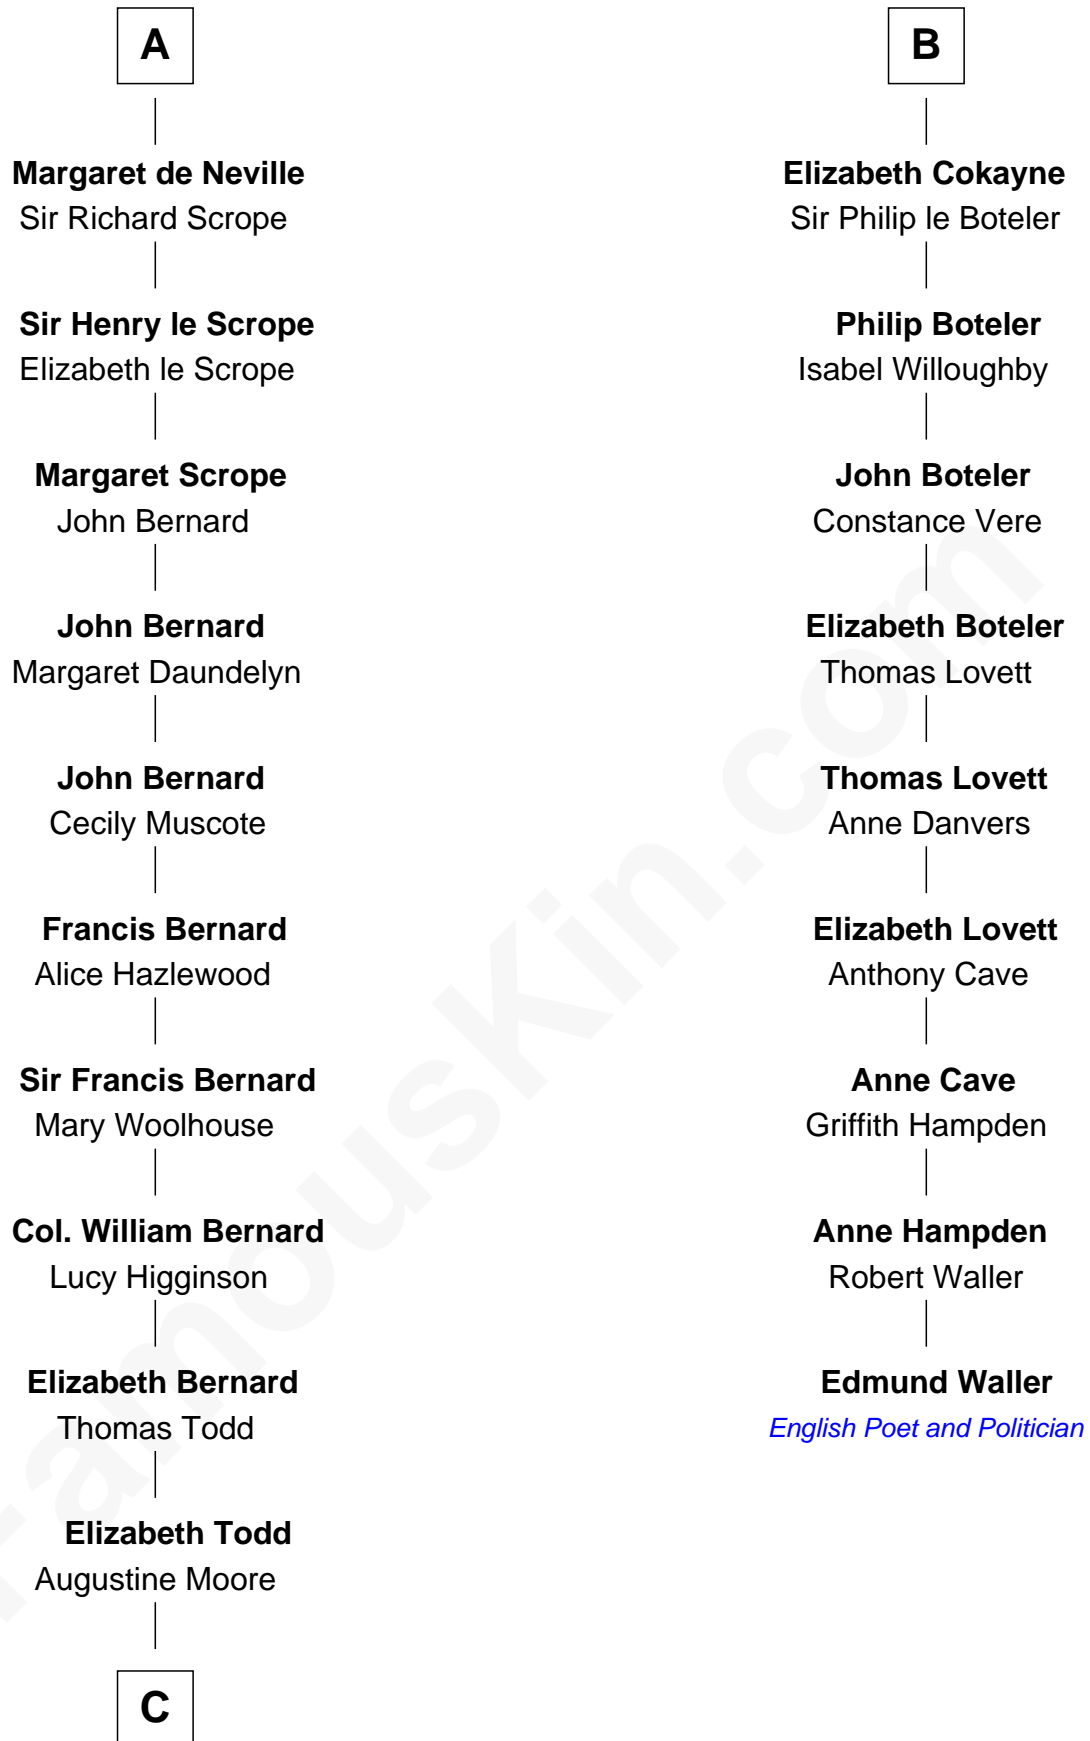

# FamousKin.com Relationship Chart of

**Helen Keller**

*Author and Activist*

15th cousin 6 times removed of

**Edmund Waller**

*English Poet and Politician*

**C**

Col. Bernard Moore  
Anne Catherine Spotswood

Col. Alexander Spotswood Moore  
Elizabeth Aylett

Mary Fairfax Moore  
David Keller

Arthur Henley Keller  
Kate Adams

**Helen Keller**  
*Author and Activist*

FamousKin.com