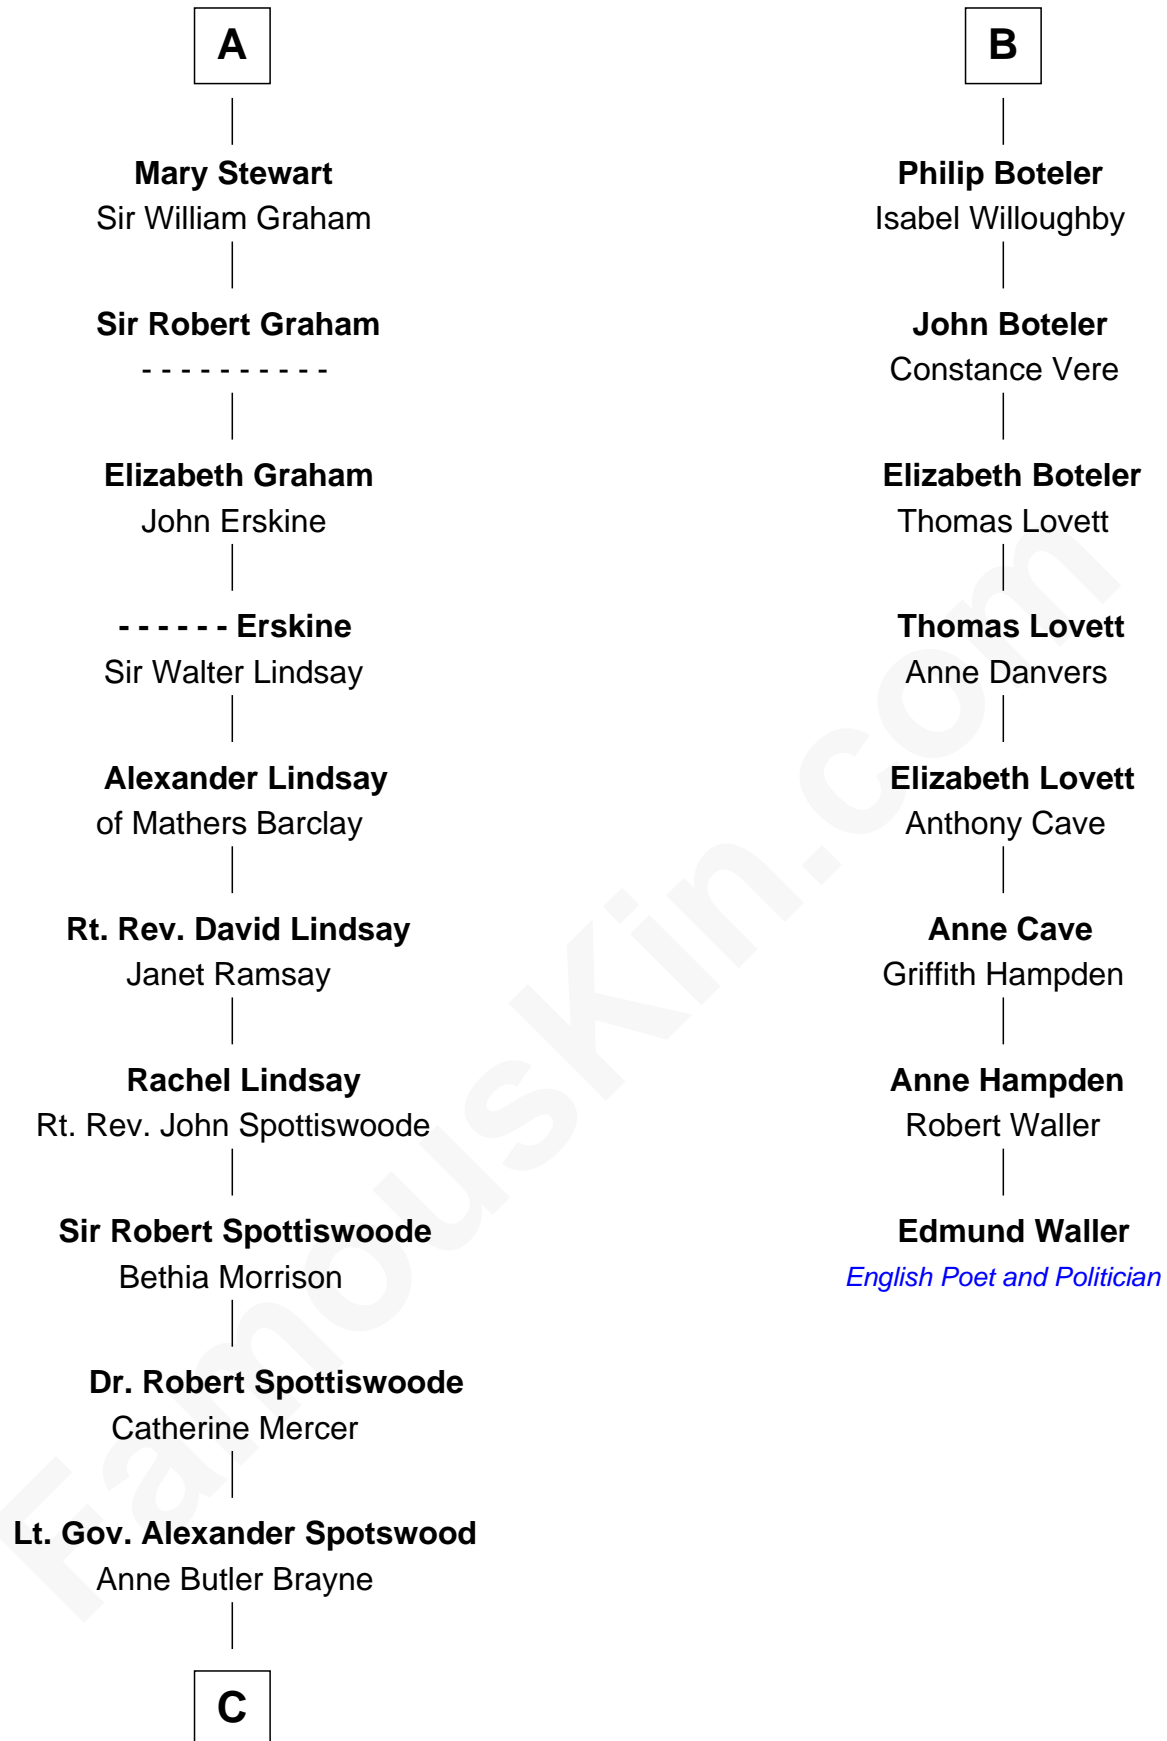

# FamousKin.com Relationship Chart of

**Helen Keller**

*Author and Activist*

14th cousin 7 times removed of

**Edmund Waller**

*English Poet and Politician*

**David of Huntingdon**

Maud of Chester

**C**

—  
**Anne Catherine Spotswood**

Col. Bernard Moore

—  
**Col. Alexander Spotswood Moore**

Elizabeth Aylett

—  
**Mary Fairfax Moore**

David Keller

—  
**Arthur Henley Keller**