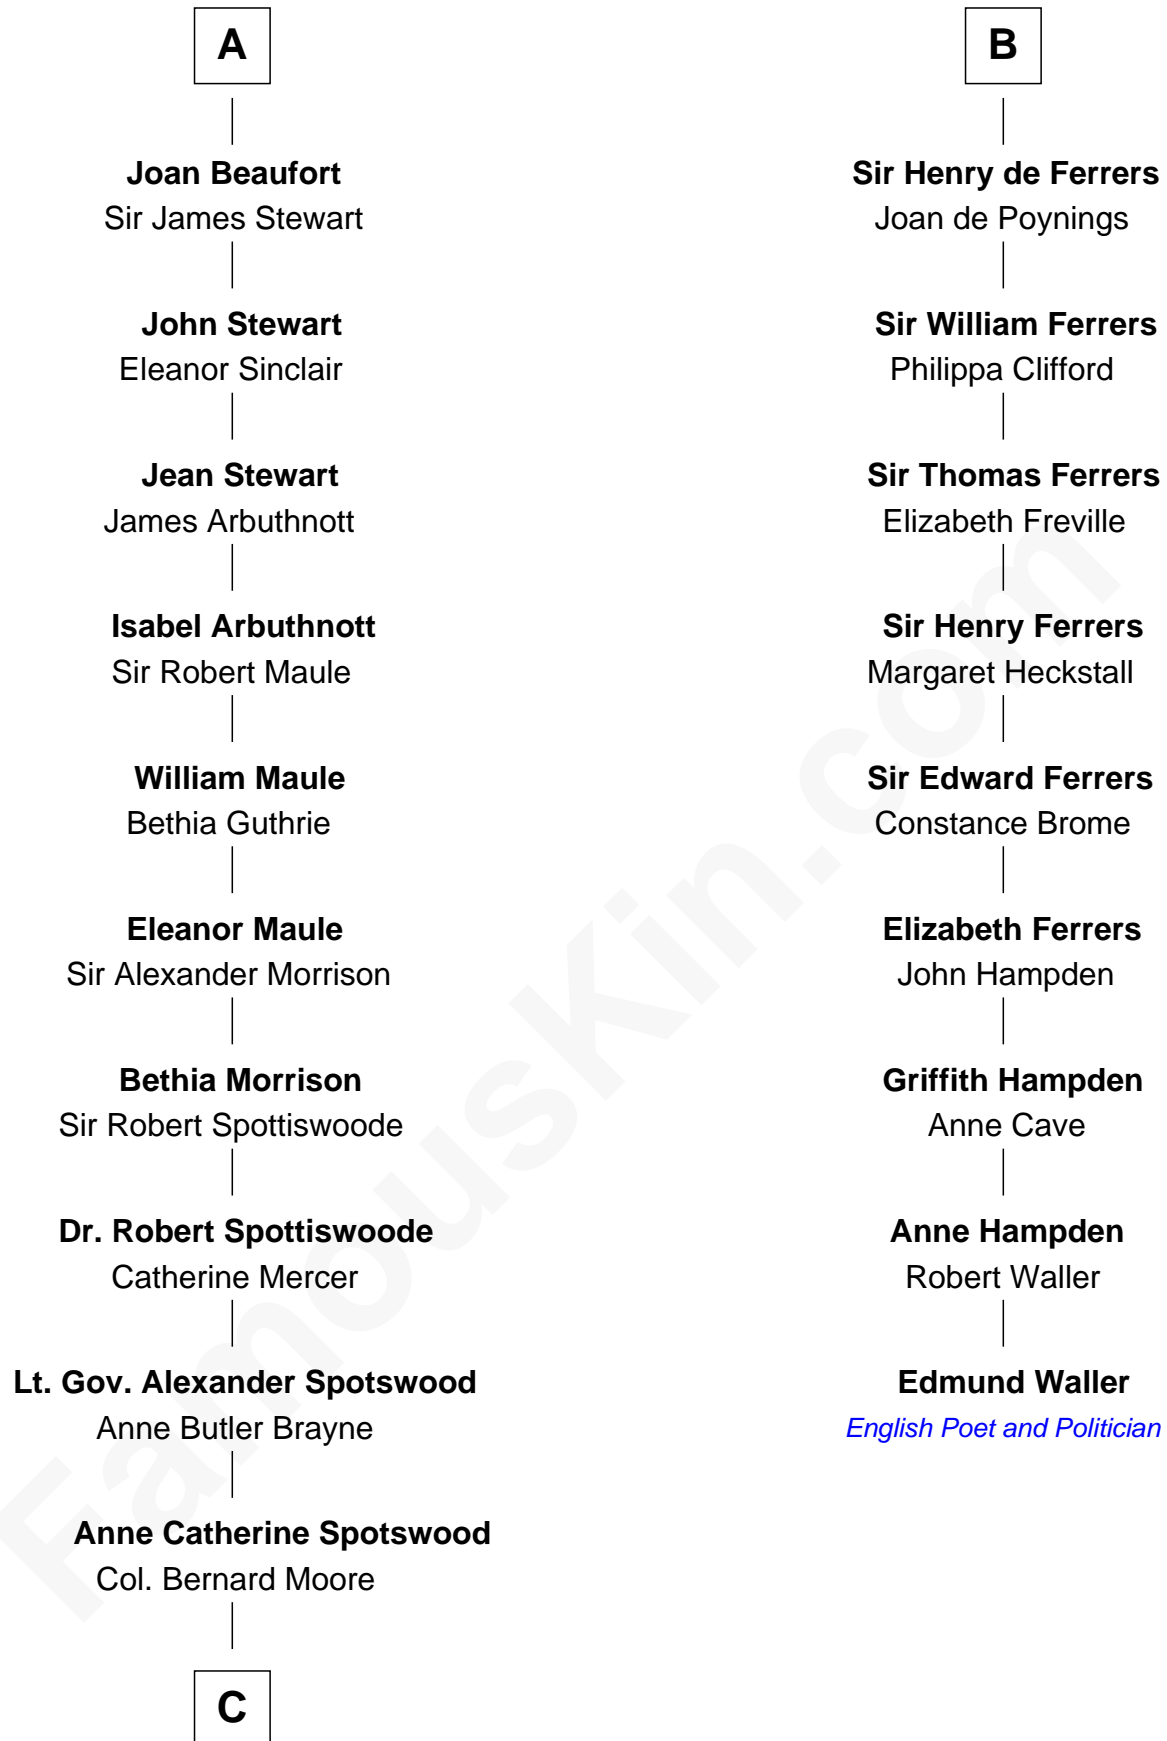

# FamousKin.com Relationship Chart of

**Helen Keller**

*Author and Activist*

15th cousin 5 times removed of

**Edmund Waller**

*English Poet and Politician*

**C**

Col. Alexander Spotswood Moore

Elizabeth Aylett

Mary Fairfax Moore

David Keller

Arthur Henley Keller

Kate Adams

**Helen Keller**

*Author and Activist*

FamousKin.com