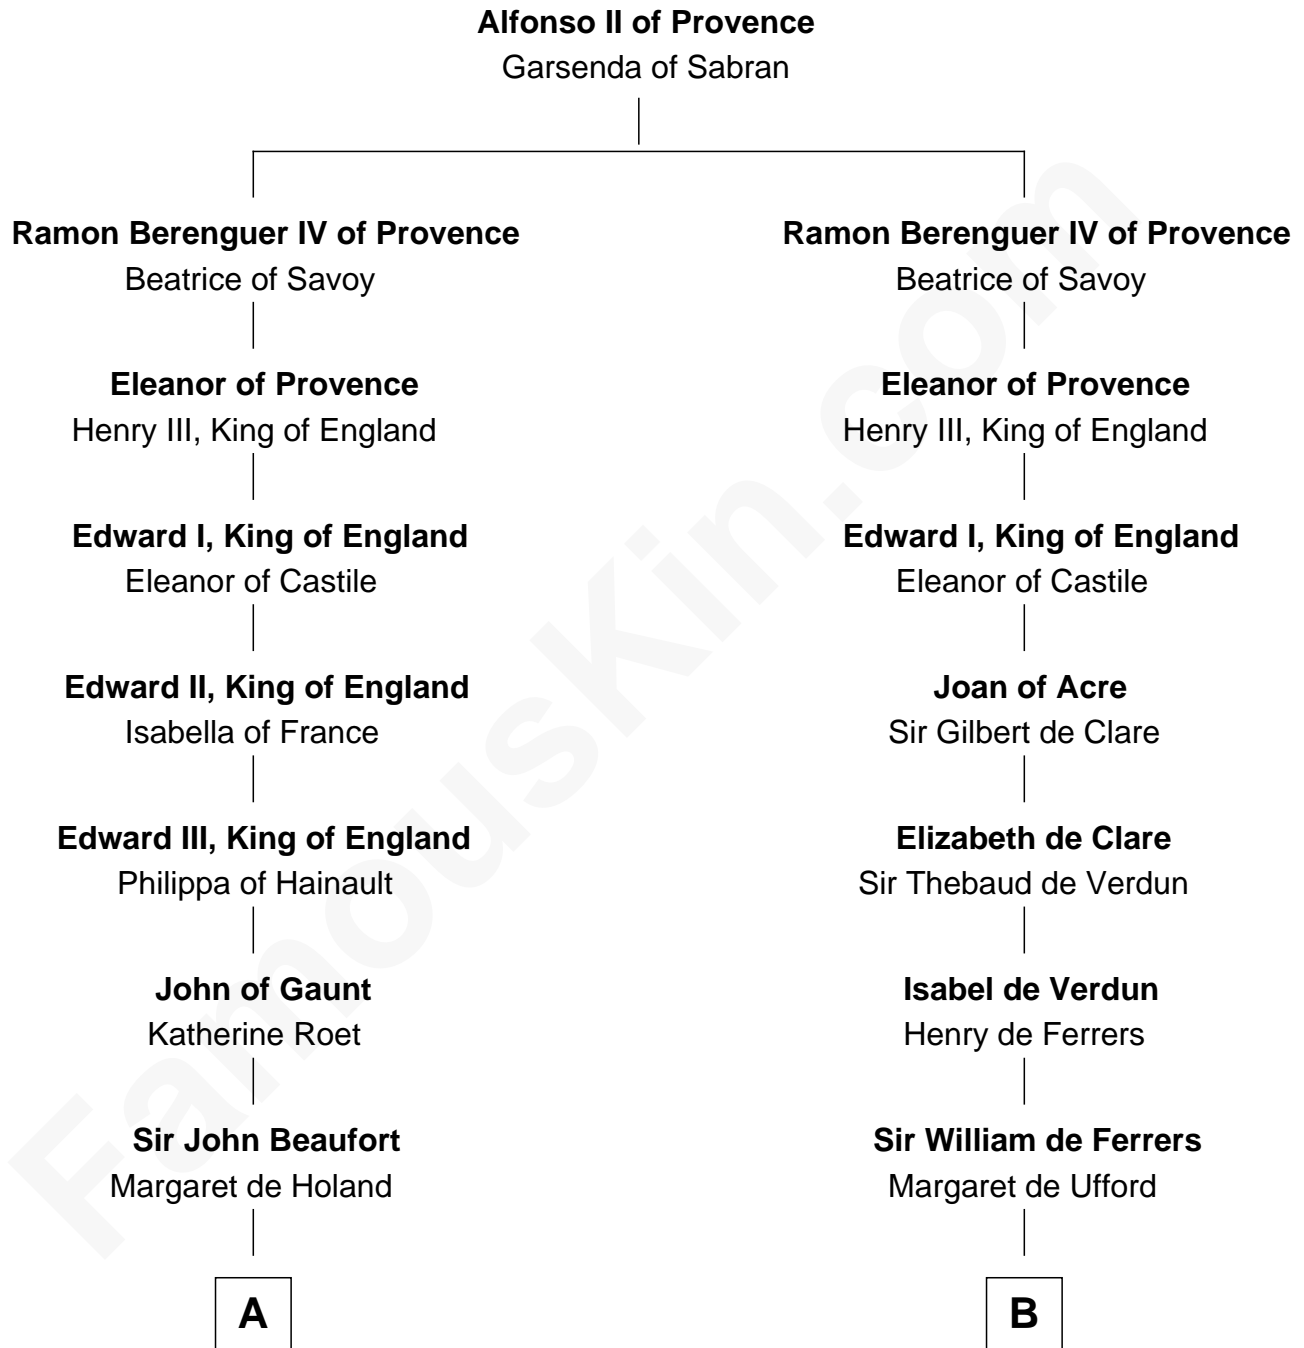

# FamousKin.com Relationship Chart of

**Helen Keller**

*Author and Activist*

15th cousin 5 times removed of

**Edmund Waller**

*English Poet and Politician*

**C**

Col. Alexander Spotswood Moore

Elizabeth Aylett

Mary Fairfax Moore

David Keller

Arthur Henley Keller

Kate Adams

**Helen Keller**

*Author and Activist*

FamousKin.com