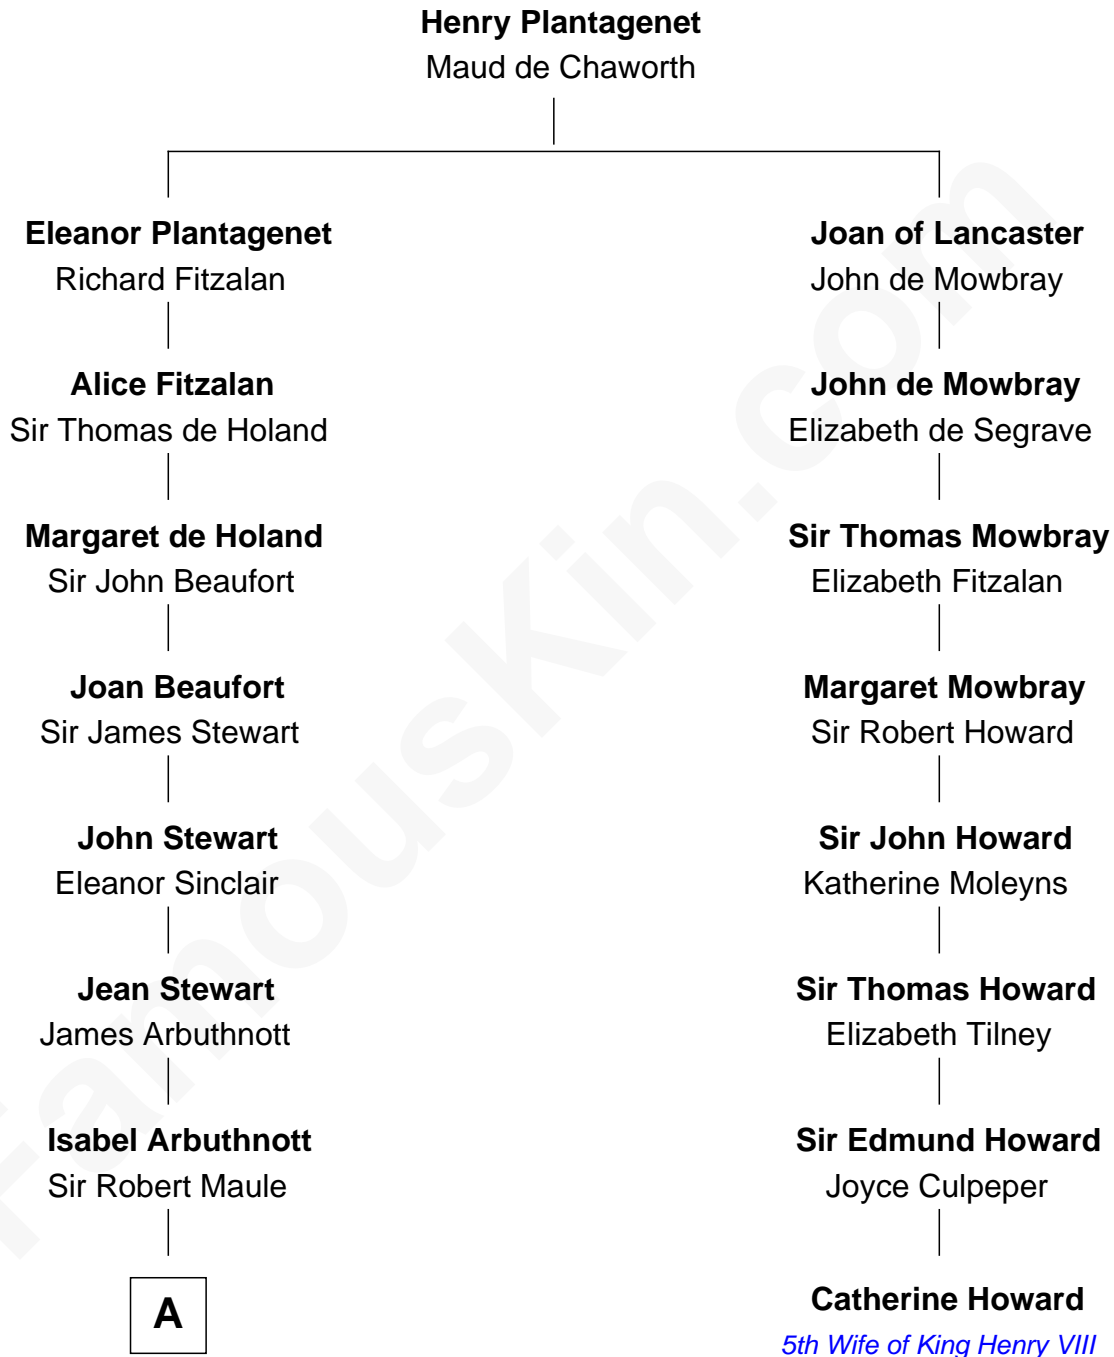

FamousKin.com Relationship Chart of

Helen Keller

Author and Activist

7th cousin 9 times removed of

Catherine Howard

5th Wife of King Henry VIII

A

William Maule

Bethia Guthrie

Eleanor Maule

Sir Alexander Morrison

Bethia Morrison

Sir Robert Spottiswoode

Dr. Robert Spottiswoode

Catherine Mercer

Lt. Gov. Alexander Spotswood

Anne Butler Brayne

Anne Catherine Spotswood

Col. Bernard Moore

Col. Alexander Spotswood Moore

Elizabeth Aylett

Mary Fairfax Moore

David Keller

Arthur Henley Keller