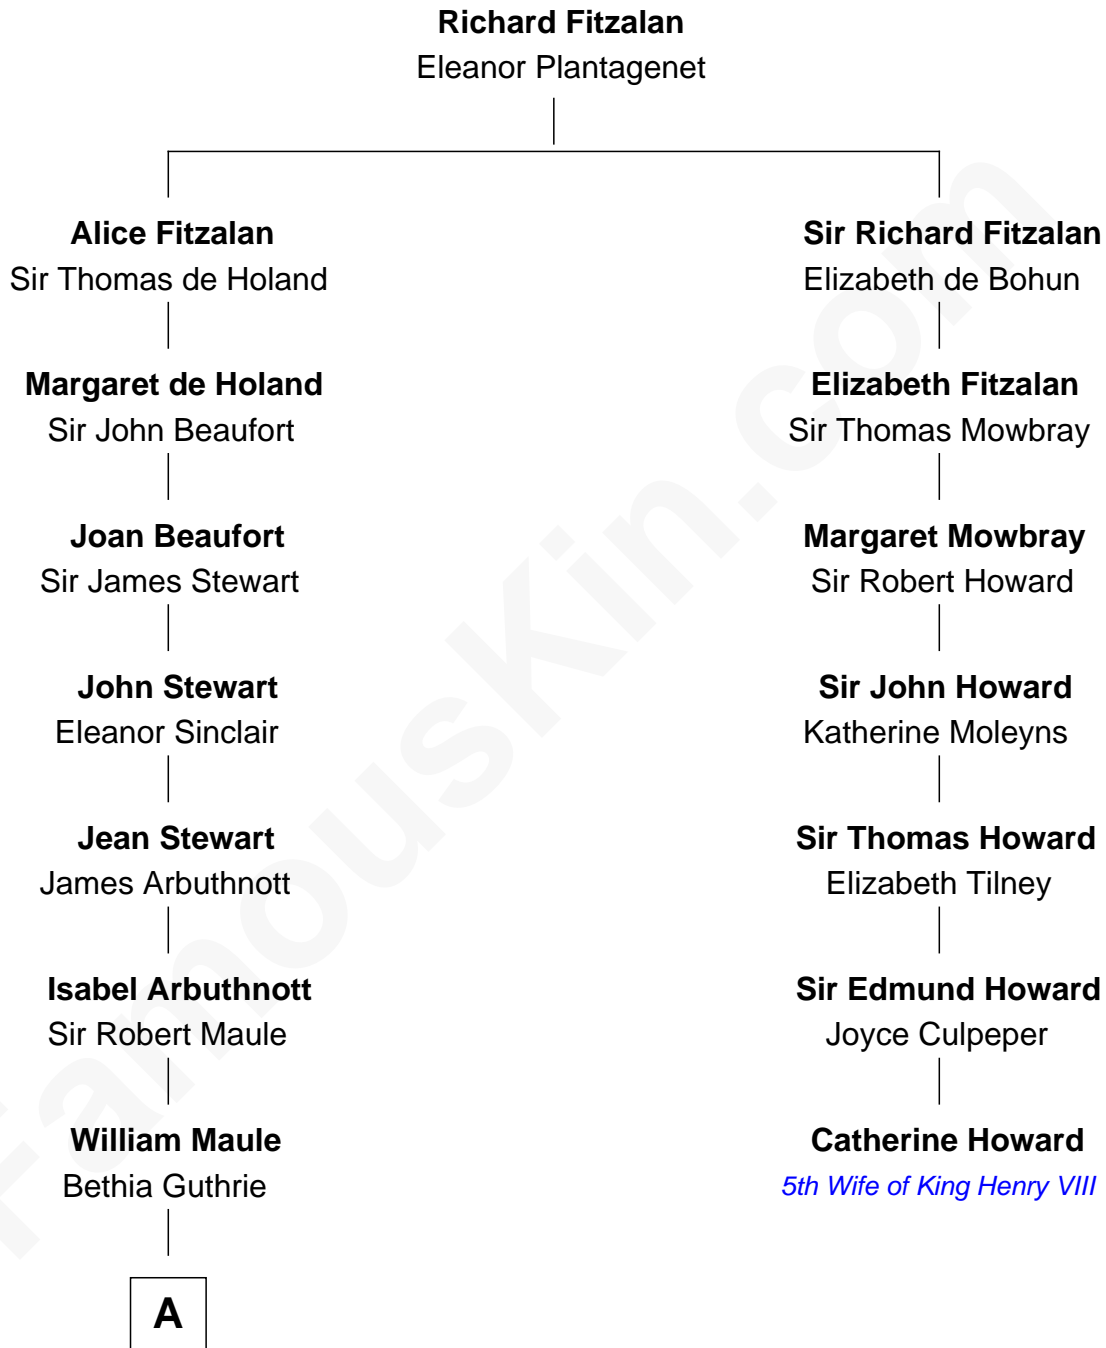

FamousKin.com Relationship Chart of

Helen Keller

Author and Activist

6th cousin 9 times removed of

Catherine Howard

5th Wife of King Henry VIII

A

Eleanor Maule

Sir Alexander Morrison

Bethia Morrison

Sir Robert Spottiswoode

Dr. Robert Spottiswoode

Catherine Mercer

Lt. Gov. Alexander Spotswood

Anne Butler Brayne

Anne Catherine Spotswood