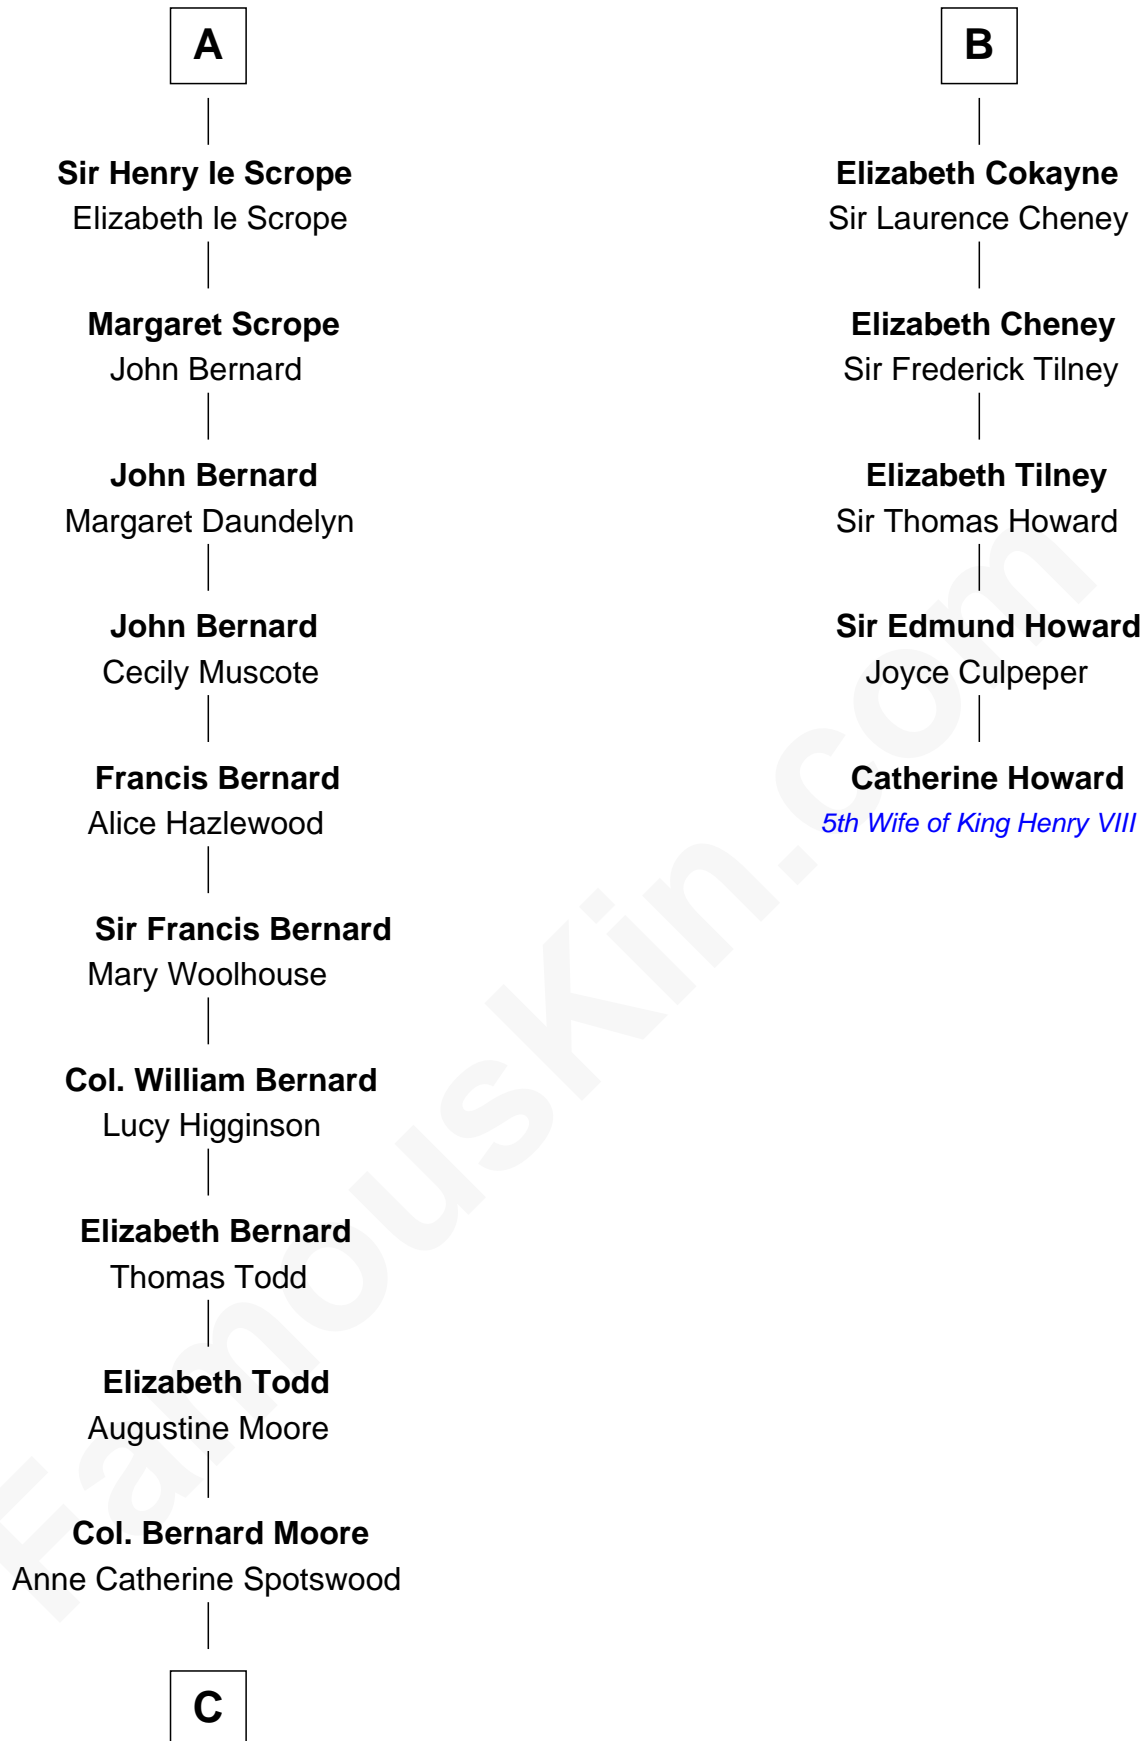

FamousKin.com Relationship Chart of

Helen Keller

Author and Activist

11th cousin 9 times removed of

Catherine Howard

5th Wife of King Henry VIII

Sir William Longespee

Ela of Salisbury

C

Col. Alexander Spotswood Moore

Elizabeth Aylett

Mary Fairfax Moore

David Keller

Arthur Henley Keller

Kate Adams

Helen Keller