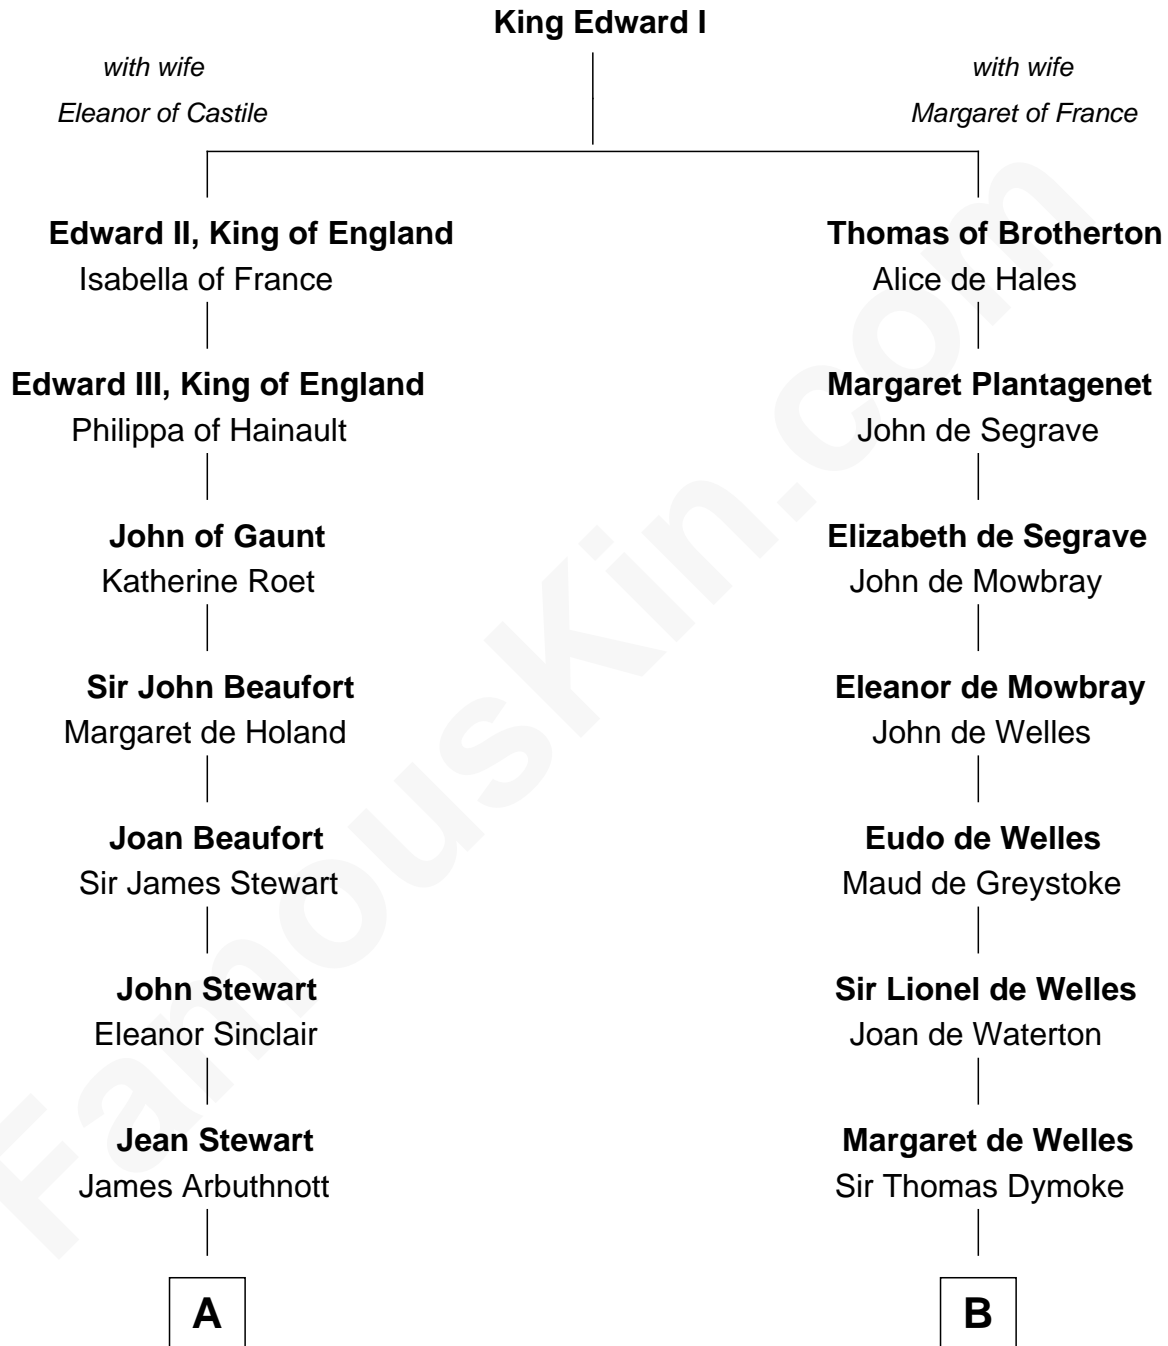

# FamousKin.com Relationship Chart of

**Helen Keller**

*Author and Activist*

17th cousin 1 time removed of

**Ralph Waldo Emerson**

*American Poet*

**C**

Rev. William Emerson

Ruth Haskins

Ralph Waldo Emerson

*American Poet*

FamousKin.com